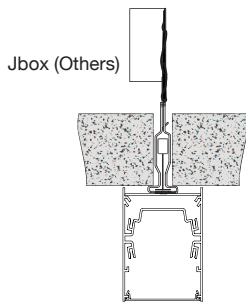

1.5" Drop Lens

Note: For 2.25 and 3.18 model widths only

Dimensions

2': 24.2", 3': 36.2", 4': 48.2", 5': 60.2", 6': 72.2", 7': 84.2", 8': 96.2"

Actual Length = NOMINAL +.2"

Mounting

Solid Ceiling

1/4"-20 Thread Required (1)

T-Bar 9/16"

Aircraft Cable (ACY)

T-Bar 15/16"

Aircraft Cable (ACY)

Surface Mount Power Access

Distance from the
Center Line (CL)

Model	Distance From End
DTL 2Ft	7.1"
DTL 3Ft	13.1"
DTL 4Ft	19.1"
DTL 5Ft	25.1"
DTL 6Ft	31.1"
DTL 7Ft	37.1"
DTL 8Ft	43.1"