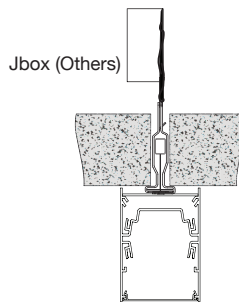

1.5" Drop Lens

Note: For 2.25 and 3.18 model widths only

Dimensions

2': 24.2", 3': 36.2", 4': 48.2", 5': 60.2", 6': 72.2", 7': 84.2", 8': 96.2"

Actual Length = NOMINAL +.2"

Mounting

Solid Ceiling

1/4"-20 Thread Required (1)

T-Bar 9/16"

Aircraft Cable (ACY)

T-Bar 15/16"

Aircraft Cable (ACY)

Surface Mount Power Access

Distance from the
Center Line (CL)

Model	Distance From End
DTL 2Ft	7.1"
DTL 3Ft	13.1"
DTL 4Ft	19.1"
DTL 5Ft	25.1"
DTL 6Ft	31.1"
DTL 7Ft	37.1"
DTL 8Ft	43.1"