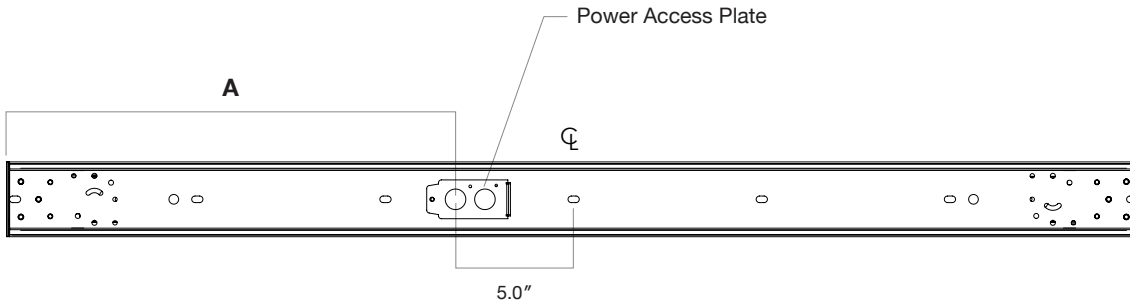

1.5" Drop Lens

Note: For 2.25 and 3.18 model widths only

Dimensions

2': 24.2", 3': 36.2", 4': 48.2", 5': 60.2", 6': 72.2", 7': 84.2", 8': 96.2"

Actual Length = NOMINAL +.2"

Mounting

Solid Ceiling

1/4"-20 Thread Required (1)

T-Bar 9/16"

Aircraft Cable (ACY)

T-Bar 15/16"

Aircraft Cable (ACY)

Surface Mount Power Access

Distance from the
Center Line (CL)

Model	Distance From End
DTL 2Ft	7.1"
DTL 3Ft	13.1"
DTL 4Ft	19.1"
DTL 5Ft	25.1"
DTL 6Ft	31.1"
DTL 7Ft	37.1"
DTL 8Ft	43.1"