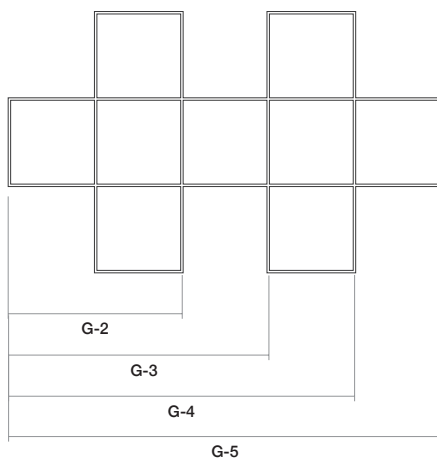

## Grid 2

Grid 4

Grid 6

Grid 8

Grid 10

Grid 2 - Dimensions

Quad Size	A	B	C
Hex: 4 Ft	50.75"	50.75"	147.75"
Hex: 6 Ft	74.75"	74.75"	219.75"
Hex: 8 Ft	98.75"	98.75"	291.75"

Grid-2 Combinations - Dimensions

Quad Size	G-2	G-3	G-4	G-5
Quad: 4 Ft	99.25"	147.75"	196.25"	244.75"
Quad: 6 Ft	147.25"	219.75"	292.25"	364.75"
Quad: 8 Ft	195.25"	291.75"	388.25"	484.75"

Note: Custom combinations (lengths) available

### Grid 3

Grid 5

Grid 9

#### Grid 3 - Dimensions

Quad Size	A	B	C
Hex: 4 Ft	50.75"	50.75"	147.75"
Hex: 6 Ft	74.75"	74.75"	219.75"
Hex: 8 Ft	98.75"	98.75"	291.75"