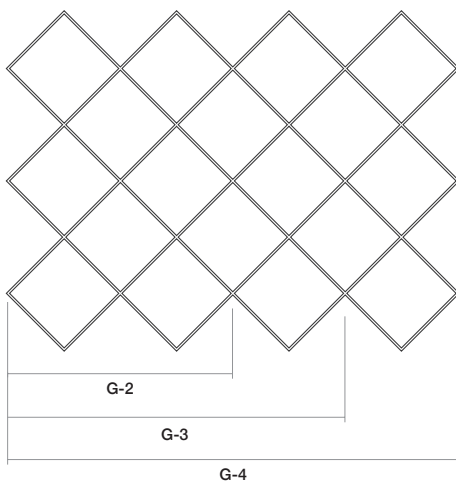

#### Grid 4 - Dimensions

Quad Size	A	B	C
Hex: 4 Ft	50.75"	50.75"	147.75"
Hex: 6 Ft	74.75"	74.75"	219.75"
Hex: 8 Ft	98.75"	98.75"	291.75"

#### Grid-4 Combinations - Dimensions

Quad Size	G-2	G-3	G-4	G-5
Quad: 4 Ft	99.25"	147.75"	196.25"	244.75"
Quad: 6 Ft	147.25"	219.75"	292.25"	364.75"
Quad: 8 Ft	195.25"	291.75"	388.25"	484.75"

Note: Custom combinations (lengths) available

### Grid 5

Grid 4

Grid 9

#### Grid 5 - Dimensions

Quad Size	A	B	C
Hex: 4 Ft	71.8"	71.8"	140.4"
Hex: 6 Ft	105.7"	105.7"	208.2"
Hex: 8 Ft	139.65"	139.65"	276.1"