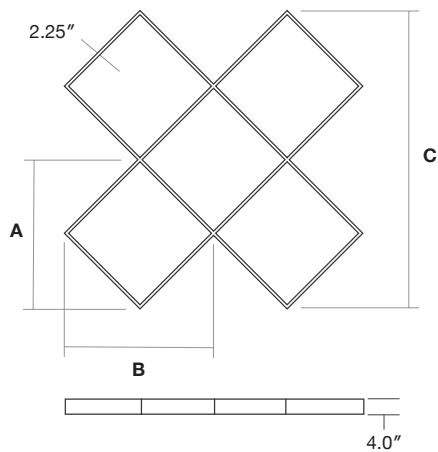

#### Grid 3 - Dimensions

Quad Size	A	B	C
Hex: 4 Ft	50.75"	50.75"	147.75"
Hex: 6 Ft	74.75"	74.75"	219.75"
Hex: 8 Ft	98.75"	98.75"	291.75"

#### Grid 4 - Dimensions

Quad Size	A	B	C
Hex: 4 Ft	50.75"	50.75"	147.75"
Hex: 6 Ft	74.75"	74.75"	219.75"
Hex: 8 Ft	98.75"	98.75"	291.75"

#### Grid-4 Combinations - Dimensions

Quad Size	G-2	G-3	G-4	G-5
Quad: 4 Ft	99.25"	147.75"	196.25"	244.75"
Quad: 6 Ft	147.25"	219.75"	292.25"	364.75"
Quad: 8 Ft	195.25"	291.75"	388.25"	484.75"

Note: Custom combinations (lengths) available

#### Grid 5 - Dimensions

Quad Size	A	B	C
Hex: 4 Ft	71.8"	71.8"	140.4"
Hex: 6 Ft	105.7"	105.7"	208.2"
Hex: 8 Ft	139.65"	139.65"	276.1"