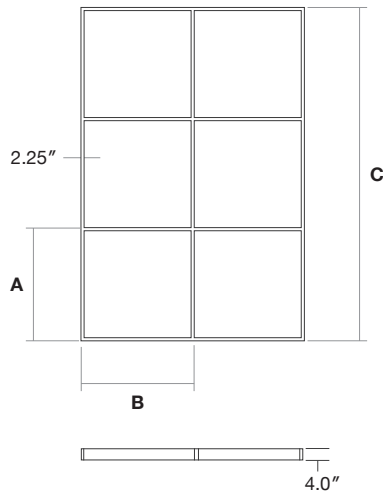

### Grid 1

Grid 4

Grid 6

Grid 8

Grid 10

Grid 1 - Dimensions

Quad Size	A	B	C
Hex: 4 Ft	50.75"	50.75"	99.25"
Hex: 6 Ft	74.75"	74.75"	147.25"
Hex: 8 Ft	98.75"	98.75"	195.25"

Grid-1 Combinations - Dimensions

Quad Size	G-2	G-3	G-4	G-5
Quad: 4 Ft	99.25"	147.75"	196.25"	244.75"
Quad: 6 Ft	147.25"	219.75"	292.25"	364.75"
Quad: 8 Ft	195.25"	291.75"	388.25"	484.75"

Note: Custom combinations (lengths) available

## Grid 2

Grid 4

Grid 6

Grid 8

Grid 10

Grid 2 - Dimensions

Quad Size	A	B	C
Hex: 4 Ft	50.75"	50.75"	147.75"
Hex: 6 Ft	74.75"	74.75"	219.75"
Hex: 8 Ft	98.75"	98.75"	291.75"

Grid-2 Combinations - Dimensions

#### Grid 3 - Dimensions

Quad Size	A	B	C
Hex: 4 Ft	50.75"	50.75"	147.75"
Hex: 6 Ft	74.75"	74.75"	219.75"
Hex: 8 Ft	98.75"	98.75"	291.75"