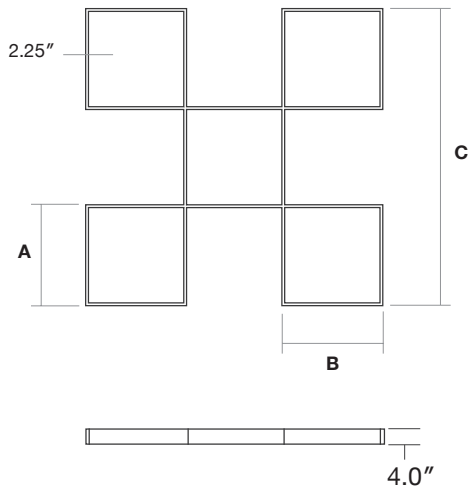

## Grid 2

Grid 4

Grid 6

Grid 8

Grid 10

Grid 2 - Dimensions

Quad Size	A	B	C
Hex: 4 Ft	50.75"	50.75"	147.75"
Hex: 6 Ft	74.75"	74.75"	219.75"
Hex: 8 Ft	98.75"	98.75"	291.75"

Grid-2 Combinations - Dimensions

#### Grid 3 - Dimensions

Quad Size	A	B	C
Hex: 4 Ft	50.75"	50.75"	147.75"
Hex: 6 Ft	74.75"	74.75"	219.75"
Hex: 8 Ft	98.75"	98.75"	291.75"

#### Grid-3 Combinations - Dimensions

Quad Size	G-2	G-3	G-4	G-5
Quad: 4 Ft	99.25"	147.75"	196.25"	244.75"
Quad: 6 Ft	147.25"	219.75"	292.25"	364.75"
Quad: 8 Ft	195.25"	291.75"	388.25"	484.75"

Note: Custom combinations (lengths) available

#### Grid 4 - Dimensions

Quad Size	A	B	C
Hex: 4 Ft	50.75"	50.75"	147.75"
Hex: 6 Ft	74.75"	74.75"	219.75"
Hex: 8 Ft	98.75"	98.75"	291.75"