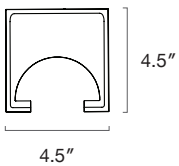

Output Performance

Distribution	Watts/Ft	Delivered Lumens
Direct/Indirect	2.5	187.5
	3.5	262.5
	5	375
	7.5	562.5
	10	750

Lens Options - Direct Distribution

Standard
Frosted

Lens Options - Indirect Distribution

Standard
Frosted

Dimensions

4': 48", 6': 72"

Finish Options

Standard RAL Finishes

Signal White
RAL 9003

Telegrey 2
RAL 7046

Signal Black
RAL 9004