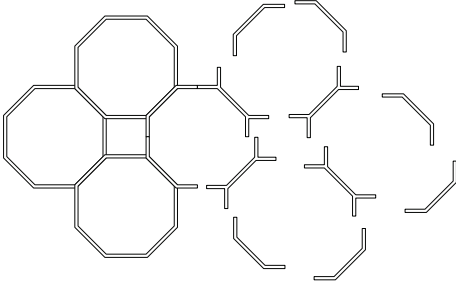

Sample Combinations

Segments
U 135 | Double Y 135