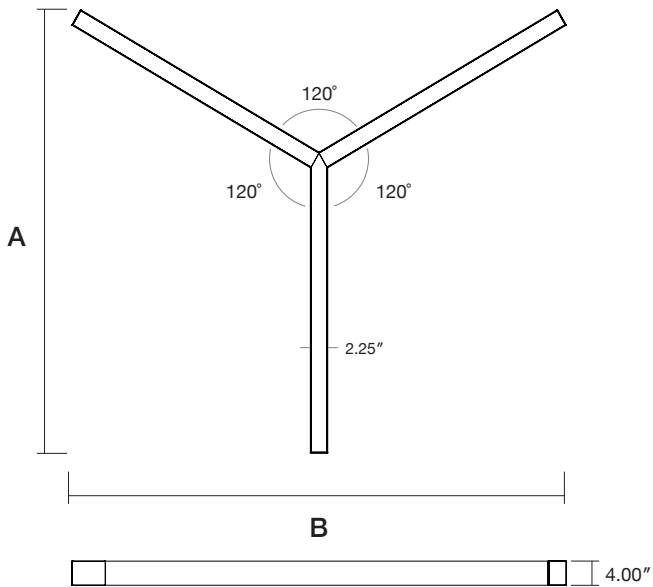

Standard
Frosted

Batwing

Dimensions

Model	A	B
3 x 2FT	37.49"	43.28"
3 x 3FT	55.49"	64.06"
3 x 4FT	73.49"	84.85"

Mounting

Model	A	B
3 x 2FT	22.50"	38.97"
3 x 3FT	31.95"	59.76"
3 x 4FT	46.50"	80.54"

Finish Options