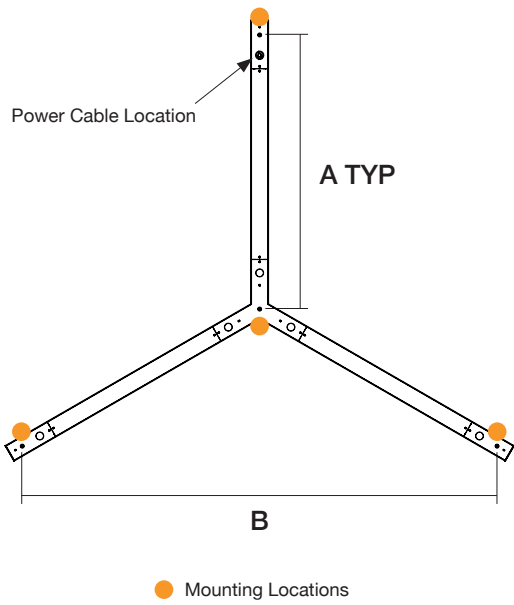

Standard
Frosted

Batwing

Dimensions

Model	A	B
3 x 2FT	37.49"	43.28"
3 x 3FT	55.49"	64.06"
3 x 4FT	73.49"	84.85"

Mounting

Model	A	B
3 x 2FT	22.50"	38.97"
3 x 3FT	31.95"	59.76"
3 x 4FT	46.50"	80.54"

Finish Options