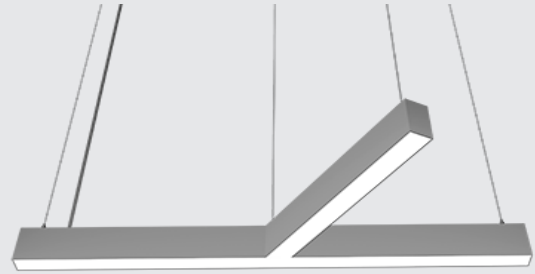

Fixture: _____ QTY: _____ Project : _____

Thinline T 60/120

Suspended Direct | Direct/Indirect

Architectural 60/120° T-shaped luminaire. Pendant mounting. Direct and direct-indirect distribution options. Available in 3 sizes. 2.25" wide. Multiple finishes. Dry and damp rated.

cULus Listed

Designed and manufactured in North America
5 Year Warranty

Performance

4000K - 120 Lm/W | 3500K - 116 Lm/W | 3000K - 112 Lm/W

Ordering Options

Sample Configuration: DTL T 60/120 - 4FT x 2FT - D 500 - I 500 - 90 - 4K - U - FR - FR - WH - AC - DIMOFF - N - 2 - N - 5 WIRE - CL - 6 - WH