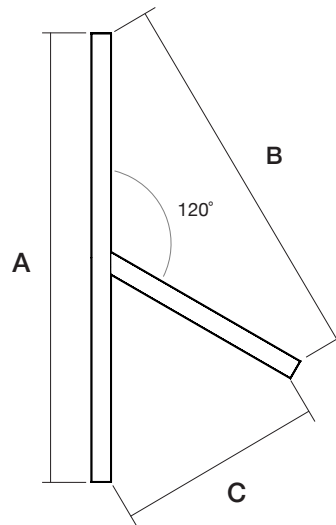

Standard
Frosted

Batwing

Dimensions

T 60°

Model 60°	A	B	C
4FT x 2FT	48.7"	22.4"	41.1"
6FT x 3FT	72.7"	34.4"	61.8"
8FT x 4FT	96.7"	50.3"	84.4"

T 120°

Model 120°	A	B	C
4FT x 2FT	48.7"	22.4"	41.1"
6FT x 3FT	72.7"	61.8"	34.4"
8FT x 4FT	96.7"	46.4"	82.6"

Mounting

● Mounting Locations

Model 60°	A	B	C
4FT x 2FT	45"	22.5	38.9"
6FT x 3FT	69.0"	34.5	59.8"
8FT x 4FT	93.0"	46.5"	80.5"

Model 120°	A	B	C
4FT x 2FT	45.0"	22.5"	39.9"
6FT x 3FT	69.0"	34.5"	59.8
8FT x 4FT	93.0"	46.5"	80.5"