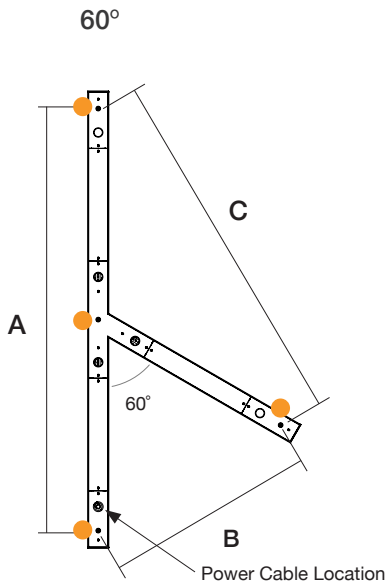

Standard
Frosted

Batwing

Dimensions

T 60°

Model 60°	A	B	C
4FT x 2FT	48.7"	22.4"	41.1"
6FT x 3FT	72.7"	34.4"	61.8"
8FT x 4FT	96.7"	50.3"	84.4"

T 120°

Model 120°	A	B	C
4FT x 2FT	48.7"	22.4"	41.1"
6FT x 3FT	72.7"	61.8"	34.4"
8FT x 4FT	96.7"	46.4"	82.6"

Mounting

● Mounting Locations

Model 60°	A	B	C
4FT x 2FT	45"	22.5	38.9"
6FT x 3FT	69.0"	34.5	59.8"
8FT x 4FT	93.0"	46.5"	80.5"

Model 120°	A	B	C
4FT x 2FT	45.0"	22.5"	39.9"
6FT x 3FT	69.0"	34.5"	59.8
8FT x 4FT	93.0"	46.5"	80.5"