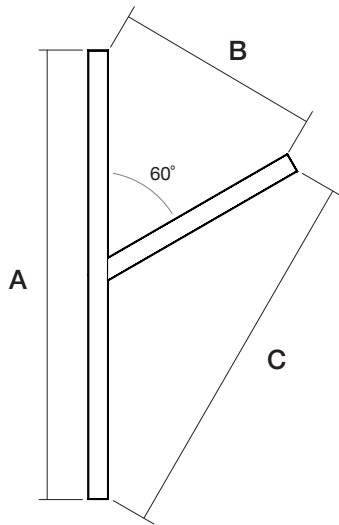

Standard
Frosted

Batwing

Dimensions

T 60°

Model 60°	A	B	C
4FT x 2FT	48.7"	22.4"	41.1"
6FT x 3FT	72.7"	34.4"	61.8"
8FT x 4FT	96.7"	50.3"	84.4"

T 120°

Model 120°	A	B	C
4FT x 2FT	48.7"	22.4"	41.1"
6FT x 3FT	72.7"	61.8"	34.4"
8FT x 4FT	96.7"	46.4"	82.6"

Mounting

● Mounting Locations

Model 60°	A	B	C
4FT x 2FT	45"	22.5	38.9"
6FT x 3FT	69.0"	34.5	59.8"
8FT x 4FT	93.0"	46.5"	80.5"

Model 120°	A	B	C
4FT x 2FT	45.0"	22.5"	39.9"
6FT x 3FT	69.0"	34.5"	59.8
8FT x 4FT	93.0"	46.5"	80.5"