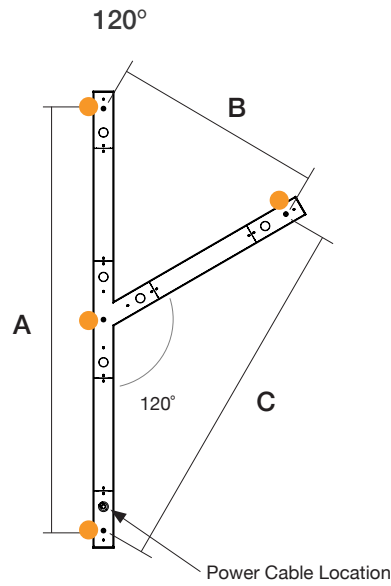

Standard
Frosted

Batwing

Dimensions

T 60°

Model 60°	A	B	C
4FT x 2FT	48.7"	22.4"	41.1"
6FT x 3FT	72.7"	34.4"	61.8"
8FT x 4FT	96.7"	50.3"	84.4"

T 120°

Model 120°	A	B	C
4FT x 2FT	48.7"	22.4"	41.1"
6FT x 3FT	72.7"	61.8"	34.4"
8FT x 4FT	96.7"	46.4"	82.6"

Mounting

● Mounting Locations

Model 60°	A	B	C
4FT x 2FT	45"	22.5	38.9"
6FT x 3FT	69.0"	34.5	59.8"
8FT x 4FT	93.0"	46.5"	80.5"

Model 120°	A	B	C
4FT x 2FT	45.0"	22.5"	39.9"
6FT x 3FT	69.0"	34.5"	59.8
8FT x 4FT	93.0"	46.5"	80.5"