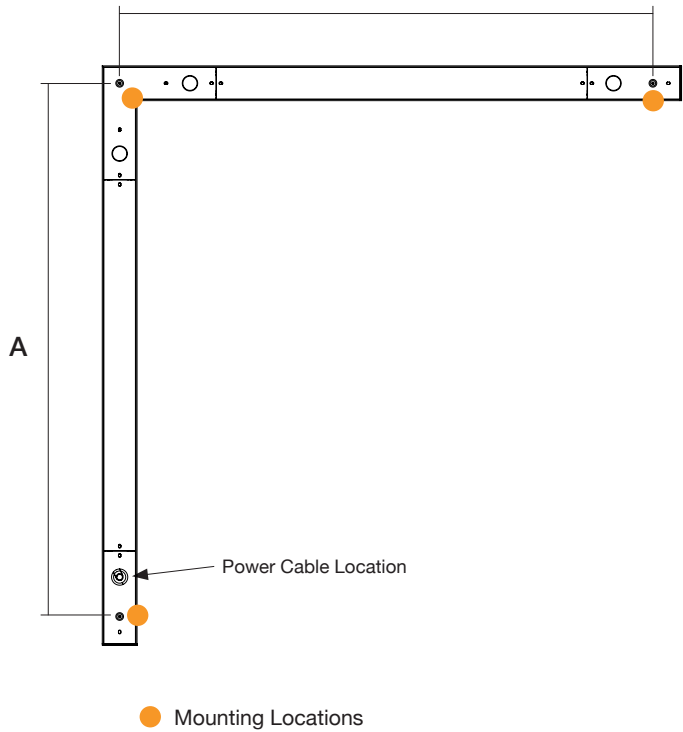

Standard
Frosted

Batwing

Dimensions

Model	A	B
2FT x 2FT	25.5"	25.5"
3FT x 3FT	37.5"	37.5"
4FT x 4FT	49.5"	49.5"

Mounting

Model	A	B
2FT x 2FT	22.50"	22.50"
3FT x 3FT	34.50"	34.50"
4FT x 4FT	46.50"	46.50"

Finish Options