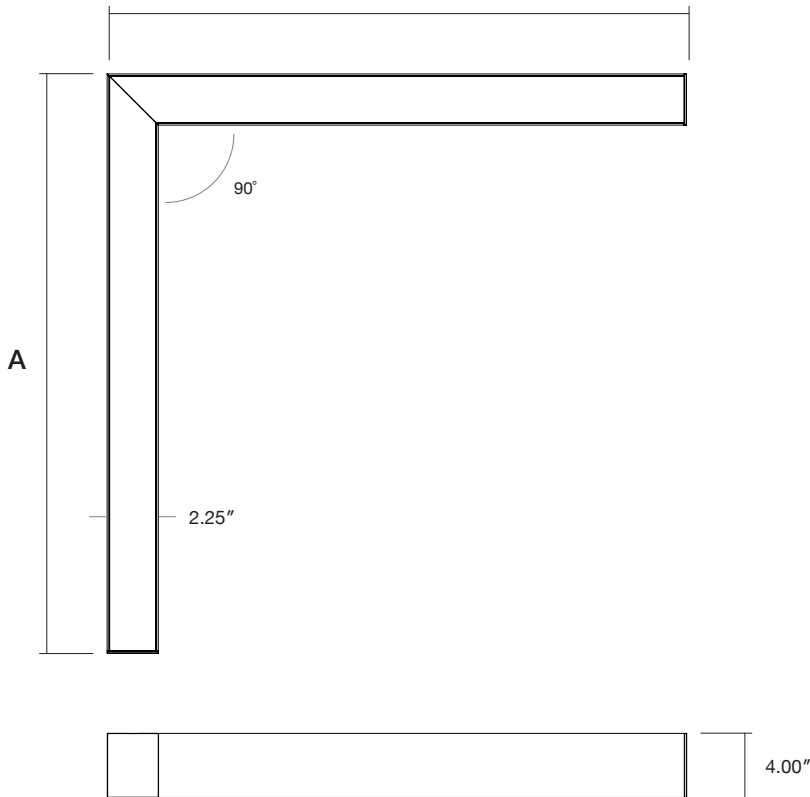

Fixture: _____ QTY: _____ Project : _____

Thinline L 90

Suspended Direct | Direct/Indirect

Architectural 90° L shaped luminaire. Pendant mounting. Direct and direct-indirect distribution options. Available in 3 sizes. 2.25" wide. Multiple finishes available. Dry and damp rated.

Standard
Frosted

Batwing

Dimensions

Model	A	B
2FT x 2FT	25.5"	25.5"
3FT x 3FT	37.5"	37.5"
4FT x 4FT	49.5"	49.5"

Mounting

Model	A	B
2FT x 2FT	22.50"	22.50"
3FT x 3FT	34.50"	34.50"
4FT x 4FT	46.50"	46.50"

Finish Options