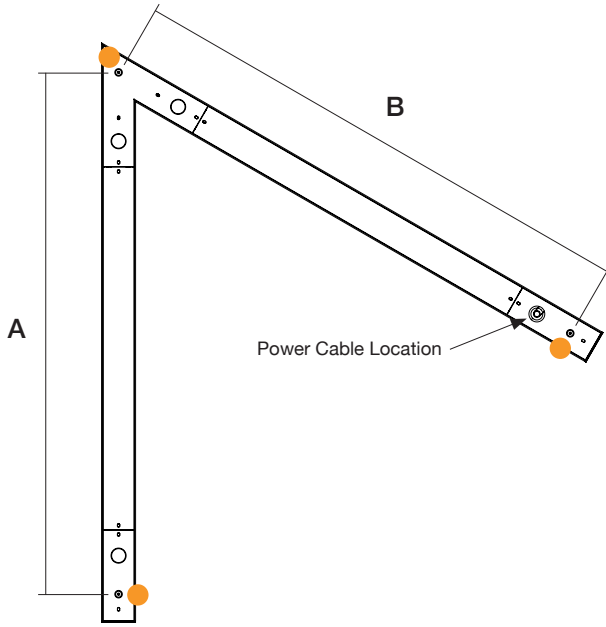

Frosted  
0.25" Regressed

Standard  
Frosted

Batwing

**Dimensions**

Model	A	B
2FT x 2FT	22.4"	26.3"
3FT x 3FT	34.4"	38.3"
4FT x 4FT	46.4"	50.3"

Mounting

Model	A	B
2FT x 2FT	24.4"	23"
3FT x 3FT	34.5"	32"
4FT x 4FT	46.5"	44"