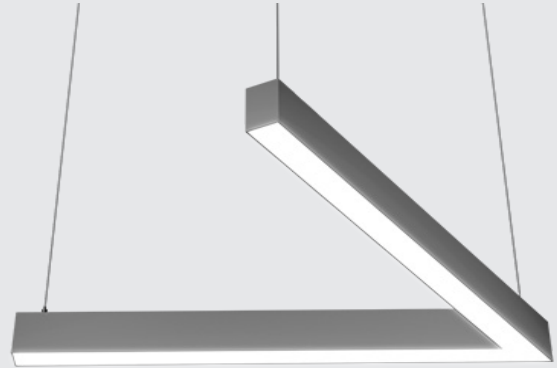

Fixture: _____ QTY: _____ Project : _____

Thinline L 60

Suspended Direct | Direct/Indirect

Architectural 60° L shaped luminaire. Pendant mounting. Direct and direct-indirect distribution options. Available in 3 sizes. 2.25" wide. Multiple finishes available. Dry and damp rated.

cULus Listed

Designed and manufactured in North America
5 Year Warranty

Performance

4000K - 120 Lm/W | 3500K - 116 Lm/W | 3000K - 112 Lm/W

Ordering Options

Sample Configuration: DTL L 60 - 2FT x 2FT - D 500 - I 500 - 90 - 4K - U - FR - FR - WH - AC - DIMOFF - N - 2 - N - 5 WIRE - CL - 6 - WH

Model	Size	Direct Lm/ft	Indirect Lm/ft	GRI	Color Temp	Voltage	Direct Lens
DTL L 60	2FT x 2FT	D 250	I 250	80	27K 2700K	U 120/277V	FR Frosted Flat
	3FT x 3FT	D 500	I 500	90	3K 3000K	H 347V	FRREG Frosted Regressed
	4FT x 4FT	D 750	I 750		35K 3500K		
	-Custom Sizes	D 1000	I 1000		4K 4000K		
	Available - Please Consult Factory	D _____ (custom up to 1200)	I _____ (custom up to 1200)		5K 5000K		

DTL L 60

Indirect Lens	Finish	Mounting	Driver	Controls
FR Frosted BATWING Batwing <i>Indirect Lens: Minimum size 2FT x 2FT</i>	WH White BLK Black GRY Grey CU Custom <i>- For custom finishes please specify RAL number - See Finish Options</i>	AC Aircraft Cable 10' (Std)	DIMOFF 0-10V DIMOFF <i>Optional</i> DALI Digital Addressable Lighting Interface LUTRON Lutron Ecosystem SR Philips SR ELDO .1% ELDO (347 only 1-10 5%)	N None <i>Optional</i> DMX Digital Multiplex SNS Philips SNS 300 w/BLD & Daylight CLM Encelium CLM LG LG Dongle BT Bluetooth Mesh EN Enlighted Integral

AC

Circuits	Accessories	Wiring	Wire Color	Wire Length	Canopy Color
1 1 Circuit 2 2 Circuits	N None <i>Optional</i> 10kV 10kV Surge Protection EM Emergency Battery +GTD Generator Transfer Device	5 WIRE 5 Wire (Std) <i>Optional</i> N 5 Leads 6 WIRE 6 Wire - Cable (EM -Emergency Battery Option)	CL Clear <i>Optional</i> B Black W White	Length(Ft) - 6Ft (Std)	WH White BLK Black CU Custom <i>- For custom finishes please specify RAL number - See Finish Options</i>