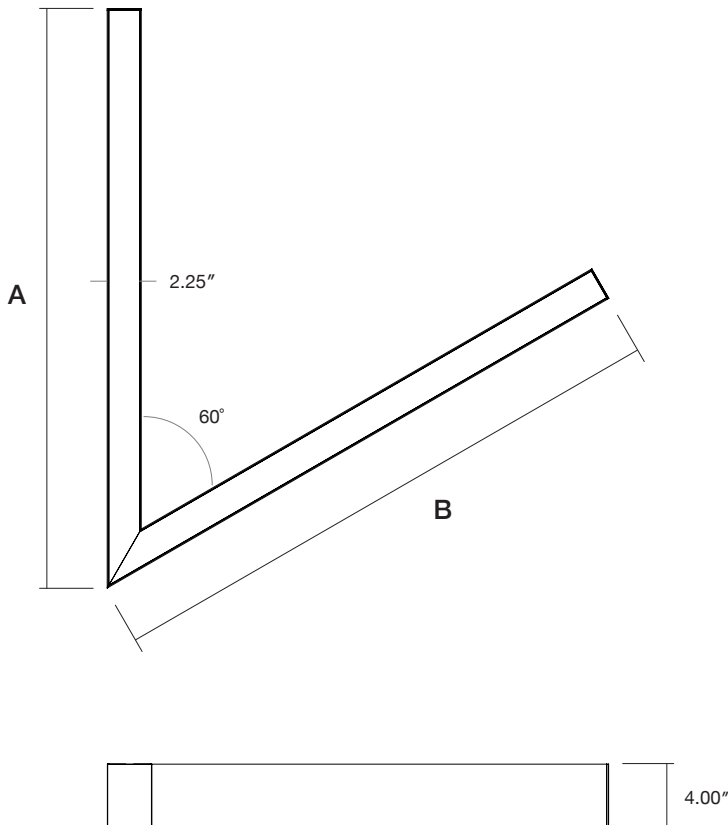

Frosted  
0.25" Regressed

Standard  
Frosted

Batwing

**Dimensions**

Model	A	B
2FT x 2FT	22.4"	26.3"
3FT x 3FT	34.4"	38.3"
4FT x 4FT	46.4"	50.3"

Mounting

Model	A	B
2FT x 2FT	24.4"	23"
3FT x 3FT	34.5"	32"
4FT x 4FT	46.5"	44"