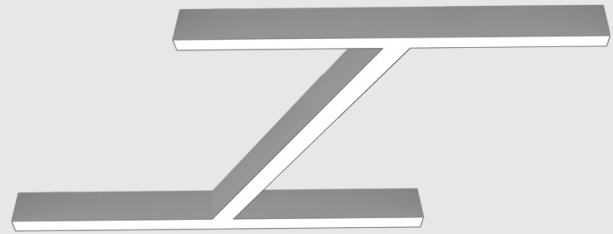

Fixture: _____ QTY: _____ Project : _____

Thinline Double T 60

Suspended Direct | Direct/Indirect

Architectural 60° Double-T shaped luminaire. Pendant mounting. Direct and direct-indirect distribution options. Available in 2 sizes. 2.25" wide. Multiple finishes available. Dry and damp rated.

cULus Listed

 Designed and manufactured in North America
 5 Year Warranty

Performance

4000K - 120 Lm/W | 3500K - 116 Lm/W | 3000K - 112 Lm/W

Ordering Options

Sample Configuration: DTL DT 60 - 4FT x 2FT - D 500 - I 500 - 90 - 4K - U - FR - FR - WH - AC - DIMOFF - N - 2 - N - 5 WIRE - CL - 6 - WH

Model	Size	Direct Lm/ft	Indirect Lm/ft	CRI	Color Temp	Voltage	Direct Lens
DTL DT 60	4FT x 2FT	D 250	I 250	80	27K 2700K	U 120/277V	FR Frosted Flat
	6FT x 3FT	D 500	I 500	90	3K 3000K	H 347V	FRREG Frosted Regressed
	-Custom Sizes Available - Please Consult Factory	D 750	I 750		35K 3500K		
		D 1000	I 1000		4K 4000K		
		D _____	I _____		5K 5000K		
		(custom up to 1200)	(custom up to 1200)				
DTL DT 60							