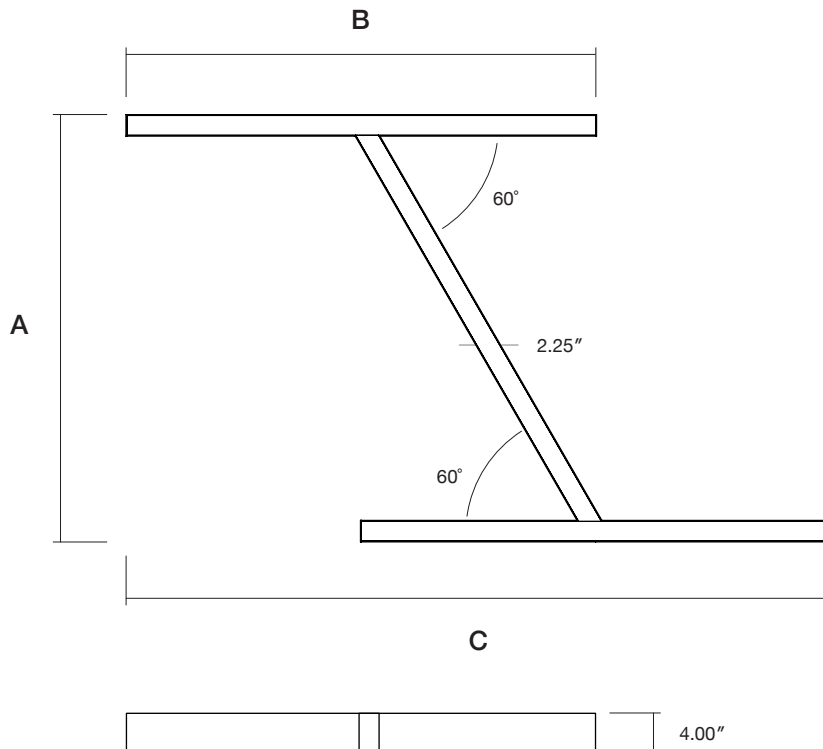

Lens Options - Indirect Distribution

Standard
Frosted Flat

Frosted
0.25" Regressed

Standard
Frosted

Batwing

Dimensions

Model	A	B	C
4FT x 2FT	44.3"	48.7"	72.9"
6FT x 3FT	65.0"	72.7"	108.9"

Mounting