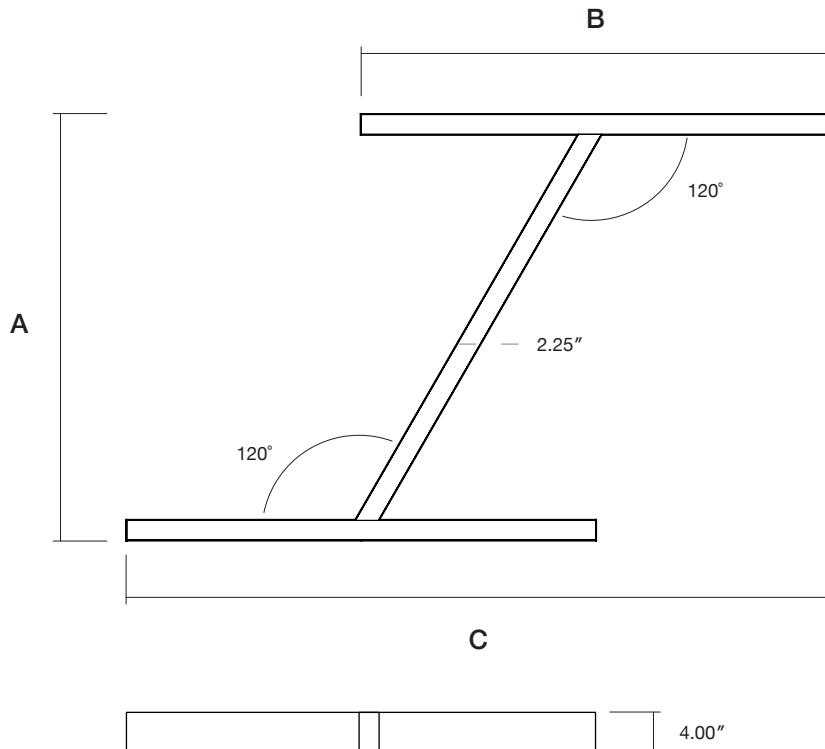

Lens Options - Indirect Distribution

Standard
Frosted Flat

Frosted
0.25" Regressed

Standard
Frosted

Batwing

Dimensions

Model	A	B	C
4FT x 2FT	44.3"	48.7"	72.9"
6FT x 3FT	65.0"	72.7"	108.9"

Mounting