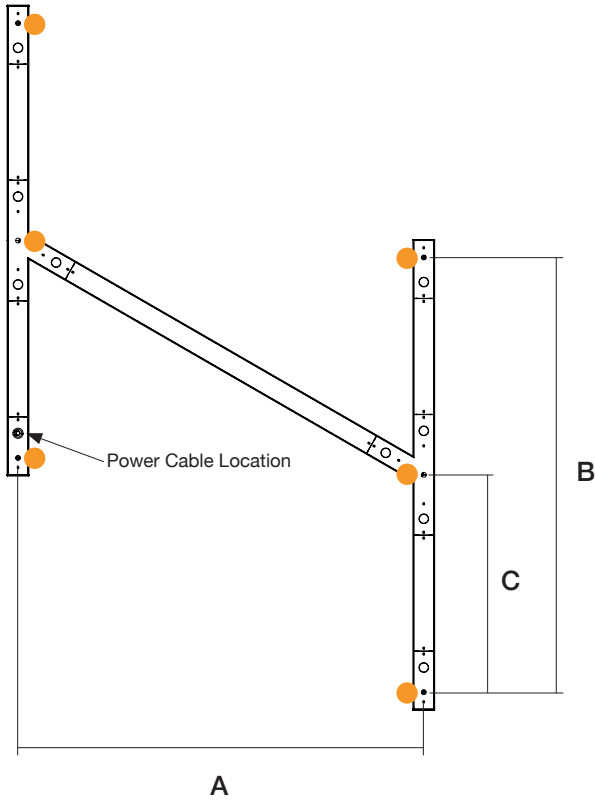

Lens Options - Indirect Distribution

Standard
Frosted Flat

Frosted
0.25" Regressed

Standard
Frosted

Batwing

Dimensions

Model	A	B	C
4FT x 2FT	44.3"	48.7"	72.9"
6FT x 3FT	65.0"	72.7"	108.9"

Mounting