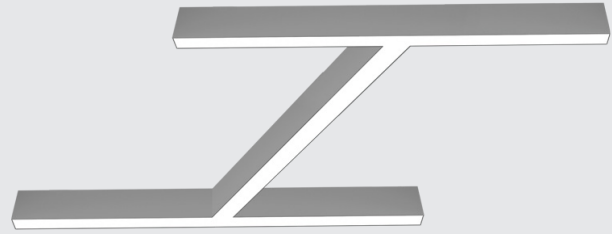

Fixture: _____ QTY: _____ Project : _____

Thinline Double T 120

Suspended Direct | Direct/Indirect

Architectural 120° Double-T shaped luminaire. Pendant mounting. Direct and direct-indirect distribution options. Available in 2 sizes. 2.25" wide. Multiple finishes available. Dry and damp rated.

cULus Listed

Designed and manufactured in North America
5 Year Warranty

Performance

4000K - 120 Lm/W | 3500K - 116 Lm/W | 3000K - 112 Lm/W

Ordering Options

Sample Configuration: DTL DT 120 - 4FT x 2FT - D 500 - I 500 - 90 - 4K - U - FR - FR - WH - AC - DIMOFF - N - 2 - N - 5 WIRE - CL - 6 - WH

Model	Size	Direct Lm/ft	Indirect Lm/ft	CRI	Color Temp	Voltage	Direct Lens
DTL DT 120	4FT x 2FT	D 250	I 250	80	27K 2700K	U 120/277V	FR Frosted Flat
	6FT x 3FT	D 500	I 500	90	3K 3000K	H 347V	FRREG Frosted Regressed
	-Custom Sizes Available - Please Consult Factory	D 750	I 750		35K 3500K		
		D 1000	I 1000		4K 4000K		
		D _____	I _____		5K 5000K		
		(custom up to 1200)	(custom up to 1200)				