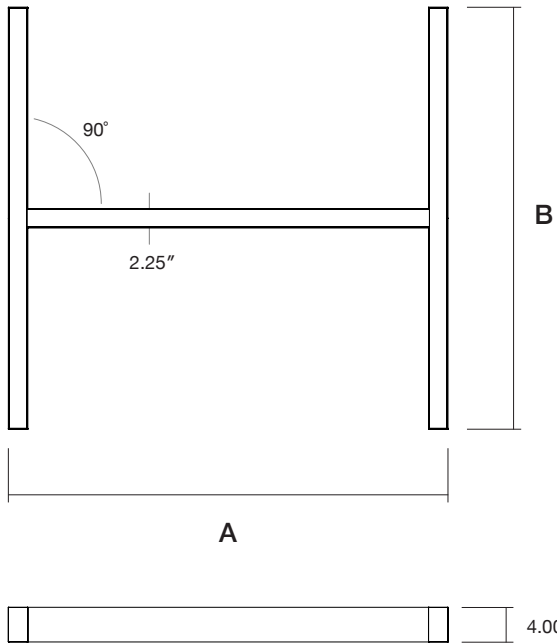

Fixture: _____ QTY: _____ Project : _____

Thinline Double T 90

Suspended Direct | Direct/Indirect

Architectural 90° Double-T shaped luminaire. Pendant mounting. Direct and direct-indirect distribution options. Available in 2 sizes. 2.25" wide. Multiple finishes available. Dry and damp rated.

Model	Size	Direct Lm/ft	Indirect Lm/ft	GRI	Color Temp	Voltage	Direct Lens
DTL DT 90	4FT x 2FT	D 250	I 250	80	27K 2700K	U 120/277V	FR Frosted Flat
	6FT x 3FT	D 500	I 500	90	3K 3000K	H 347V	FRREG Frosted Regressed
	-Custom Sizes Available - Please Consult Factory	D 750	I 750		35K 3500K		
		D 1000	I 1000		4K 4000K		
		D _____	I _____		5K 5000K		
		(custom up to 1200)	(custom up to 1200)				

Standard
Frosted

Batwing

Dimensions

Model	A	B
4FT x 2FT	50.8"	48.7"
6FT x 3FT	74.8"	72.7"

Mounting

Model	A	B	C
4FT x 2FT	48.5"	45.0"	22.5"
6FT x 3FT	72.5"	69.0"	34.5"

● Mounting Locations

Finish Options