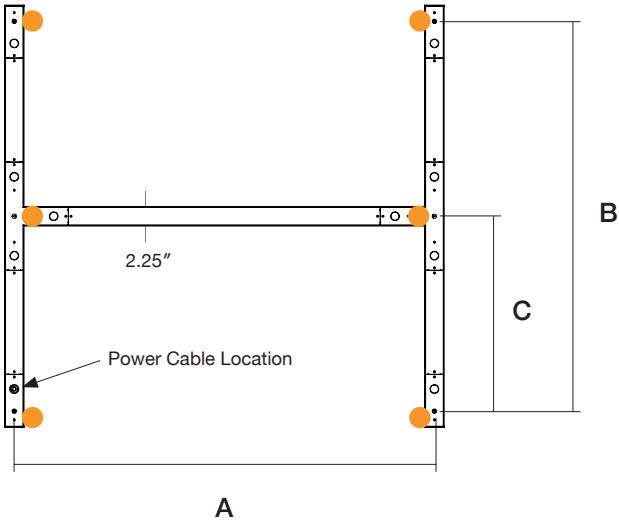

Standard
Frosted

Batwing

Dimensions

Model	A	B
4FT x 2FT	50.8"	48.7"
6FT x 3FT	74.8"	72.7"

Mounting

Model	A	B	C
4FT x 2FT	48.5"	45.0"	22.5"
6FT x 3FT	72.5"	69.0"	34.5"

● Mounting Locations

Finish Options