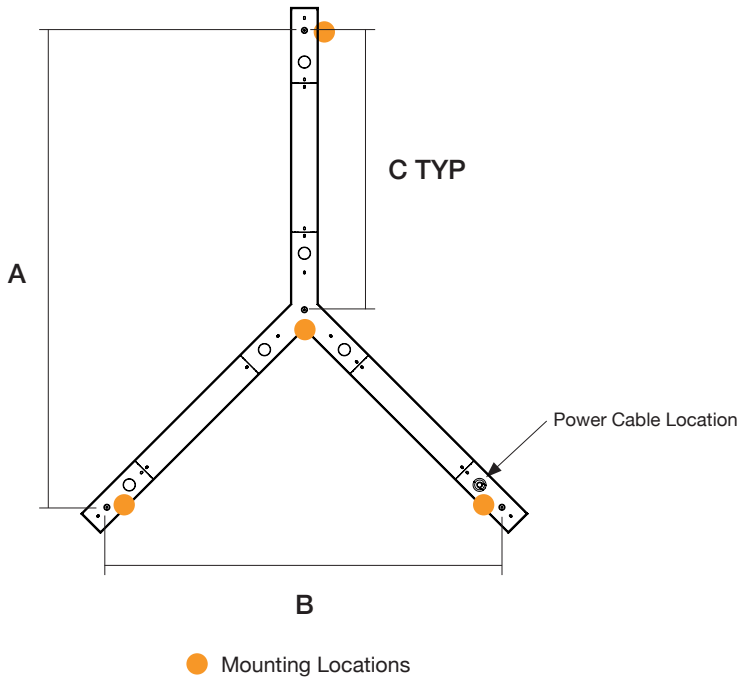

Standard
Frosted

Batwing

Dimensions

Model	A	B
3 x 2FT	42.36"	36.00"
3 x 3FT	67.19"	52.97"
3 x 4FT	89.35"	69.94"

Mounting

Model	A	B	C
3 x 2FT	41.56"	31.82"	22.50"
3 x 3FT	63.75"	48.79"	34.50"
3 x 4FT	85.92"	65.76"	46.50"