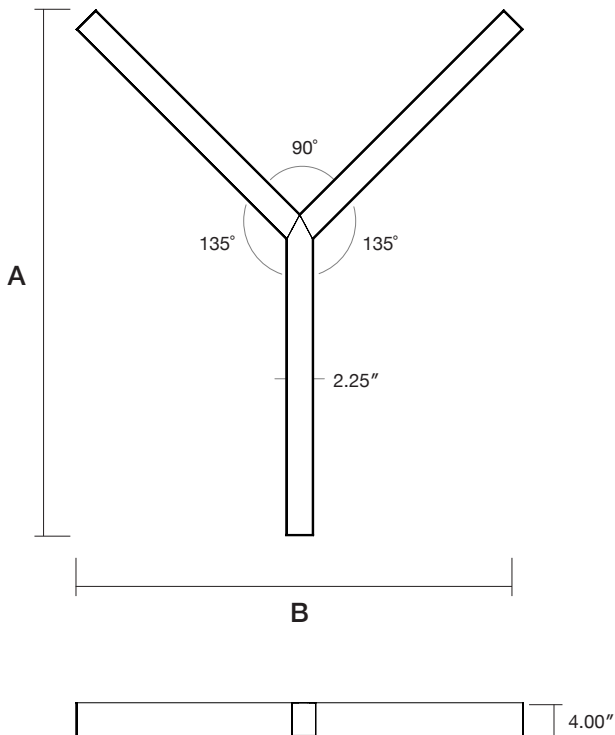

Standard
Frosted

Batwing

Dimensions

Model	A	B
3 x 2FT	42.36"	36.00"
3 x 3FT	67.19"	52.97"
3 x 4FT	89.35"	69.94"

Mounting

Model	A	B	C
3 x 2FT	41.56"	31.82"	22.50"
3 x 3FT	63.75"	48.79"	34.50"
3 x 4FT	85.92"	65.76"	46.50"