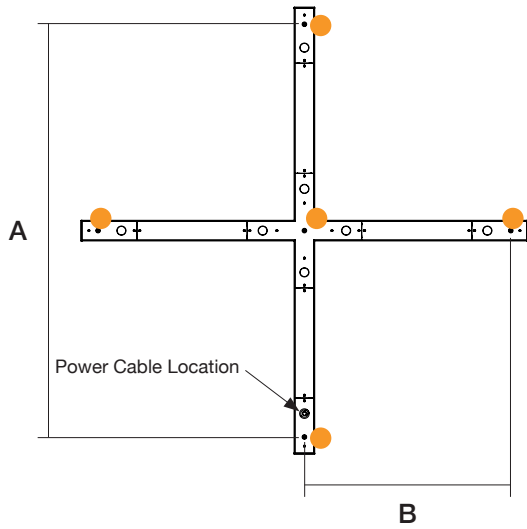

Standard
Frosted

Batwing

Dimensions

Model	A	B
4 x 2FT	48.71"	48.71"
4 x 3FT	72.71"	72.71"
4 x 4FT	96.71"	96.71"

Mounting

● Mounting Locations

Model	A	B
4 x 2FT	45.00"	22.50"
4 x 3FT	69.00"	34.50"
4 x 4FT	93.00"	46.50"