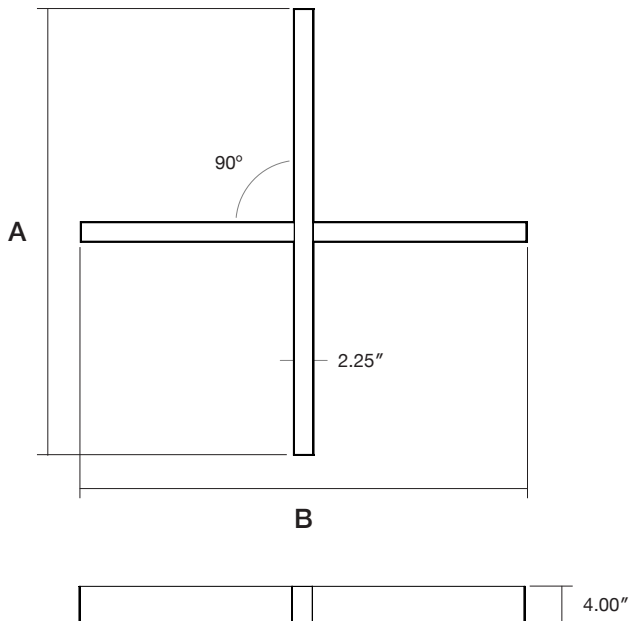

Fixture: _____ QTY: _____ Project : _____

Thinline X 90

Suspended Direct | Direct/Indirect

Architectural 90° X Shaped light fixture. Pendant mounting. Direct and direct-indirect distribution options. Available in 3 sizes. 2.25" wide. Multiple finishes. Dry and damp rated.

Standard
Frosted

Batwing

Dimensions

Model	A	B
4 x 2FT	48.71"	48.71"
4 x 3FT	72.71"	72.71"
4 x 4FT	96.71"	96.71"

Mounting

● Mounting Locations

Model	A	B
4 x 2FT	45.00"	22.50"
4 x 3FT	69.00"	34.50"
4 x 4FT	93.00"	46.50"