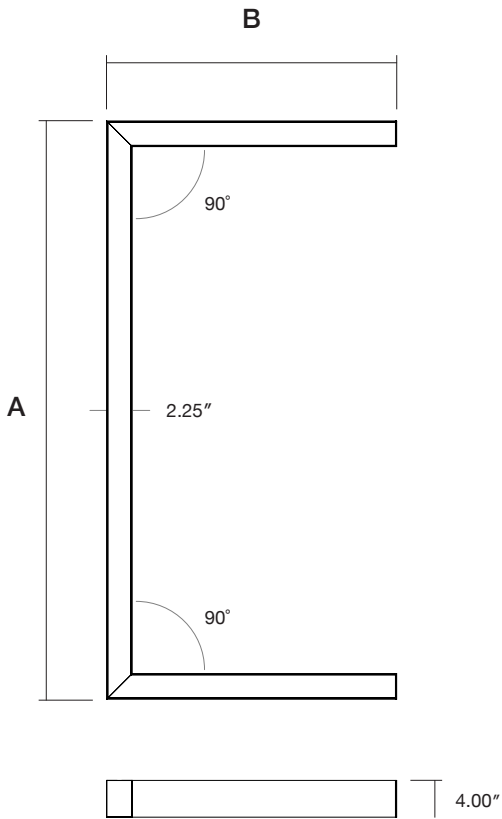

Fixture: _____ QTY: _____ Project : _____

Thinline U 90

Suspended Direct | Direct/Indirect

Architectural 90° U Shaped luminaire. Pendant mounting. Direct and direct-indirect distribution options. Available in 2 sizes. 2.25" wide. Multiple finishes available. Dry and damp rated.

Model	Size	Direct Lm/ft	Indirect Lm/ft	CRI	Color Temp	Voltage	Direct Lens
DTL U 90	4FT x 2FT	D 250	I 250	80	27K 2700K	U 120/277V	FR Frosted Flat
	6FT x 3FT	D 500	I 500	90	3K 3000K	H 347V	FRREG Frosted Regressed
	-Custom Sizes Available - Please Consult Factory	D 750	I 750		35K 3500K		
		D 1000	I 1000		4K 4000K		
		D _____ (custom up to 1200)	I _____ (custom up to 1200)		5K 5000K		

Standard
Frosted

Batwing

Dimensions

Model	A	B
4FT x 2FT	50.8"	25.5"
6FT x 3FT	74.8"	37.5"

Mounting

Model	A	B
4FT x 2FT	48.5"	22.5"
6FT x 3FT	72.5"	34.5"

Finish Options

Standard RAL Finishes