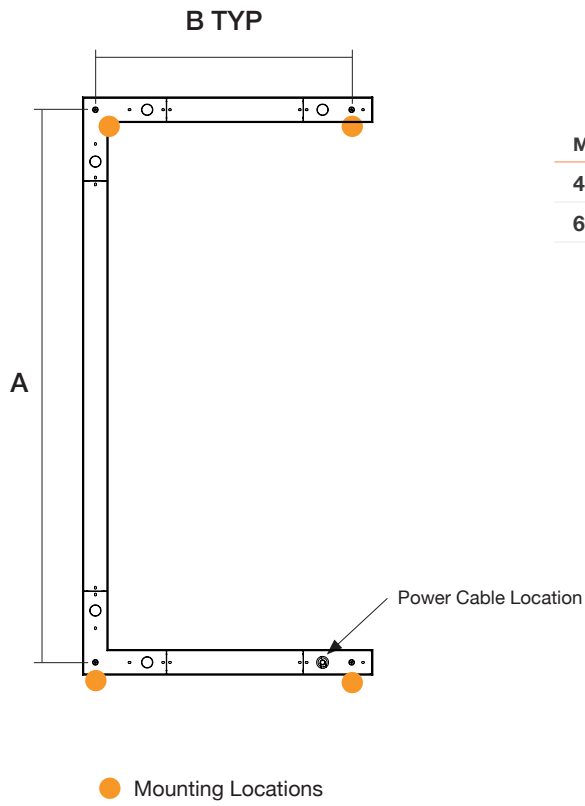

Standard
Frosted

Batwing

Dimensions

Model	A	B
4FT x 2FT	50.8"	25.5"
6FT x 3FT	74.8"	37.5"

Mounting

Model	A	B
4FT x 2FT	48.5"	22.5"
6FT x 3FT	72.5"	34.5"

Finish Options

Standard RAL Finishes