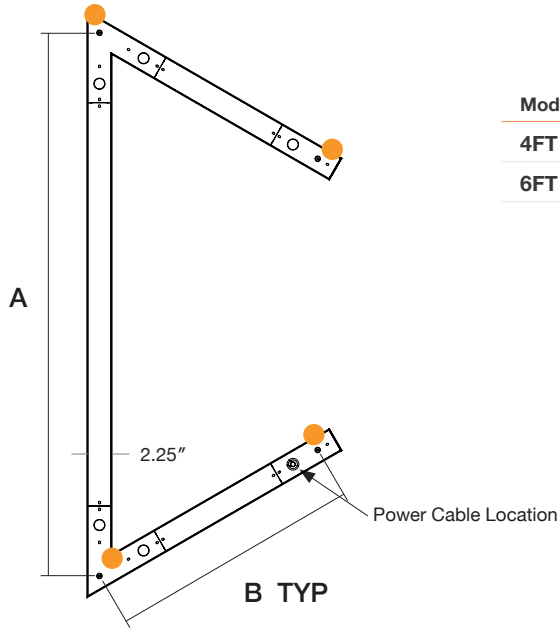

Frosted  
0.25" Regressed

Standard  
Frosted

Batwing

**Dimensions**

Model	A	B
4FT x 2FT	52.4"	22.8"
6FT x 3FT	76.4"	33.2"

Mounting

Model	A	B
4FT x 2FT	48.5"	22.5"
6FT x 3FT	72.5"	34.5"

● Mounting Locations