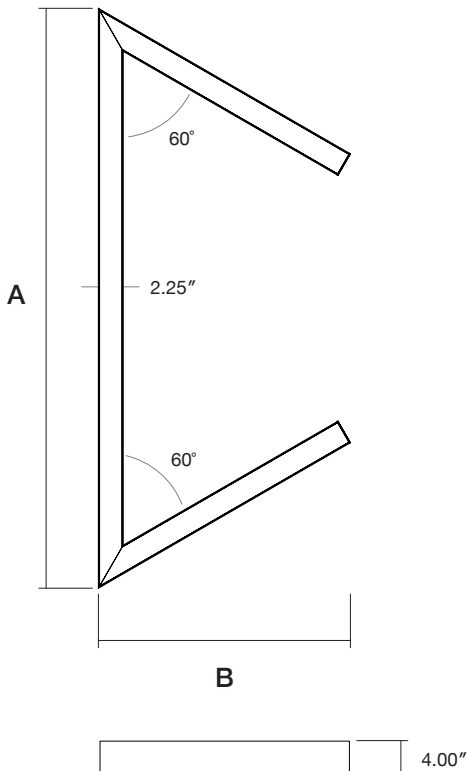

Frosted  
0.25" Regressed

Standard  
Frosted

Batwing

**Dimensions**

Model	A	B
4FT x 2FT	52.4"	22.8"
6FT x 3FT	76.4"	33.2"

Mounting

Model	A	B
4FT x 2FT	48.5"	22.5"
6FT x 3FT	72.5"	34.5"

● Mounting Locations