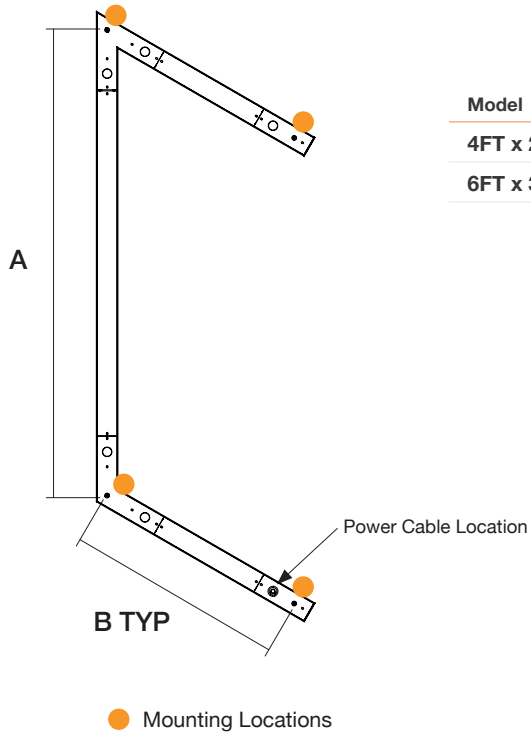

Standard
Frosted

Batwing

Dimensions

Model	A	B
4FT x 2FT	22.8"	51.1"
6FT x 3FT	33.2"	75.1"

Mounting

Model	A	B
4FT x 2FT	48.5"	22.5"
6FT x 3FT	72.5"	34.5"

Finish Options

Standard RAL Finishes