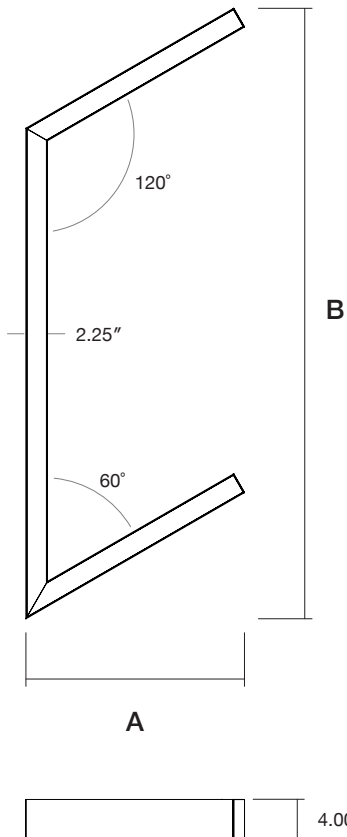

Fixture: _____ QTY: _____ Project : _____

Thinline U 60/120

Suspended Direct | Direct/Indirect

Architectural luminaire. 60/120° U Shaped fixture. Pendant mounting. Direct and direct-indirect distribution options. Available in 2 sizes. 2.25" wide. Multiple finishes available. Dry and damp rated.

Model	Size	Direct Lm/ft	Indirect Lm/ft	CRI	Color Temp	Voltage	Direct Lens
DTL U 60/120	4FT x 2FT	D 250	I 250	80	27K 2700K	U 120/277V	FR Frosted Flat
	6FT x 3FT	D 500	I 500	90	3K 3000K	H 347V	FRREG Frosted Regressed
	-Custom Sizes Available - Please Consult Factory	D 750	I 750		35K 3500K		
		D 1000	I 1000		4K 4000K		
		D _____	I _____		5K 5000K		
		(custom up to 1200)	(custom up to 1200)				

Standard
Frosted

Batwing

Dimensions

Model	A	B
4FT x 2FT	22.8"	51.1"
6FT x 3FT	33.2"	75.1"

Mounting

Model	A	B
4FT x 2FT	48.5"	22.5"
6FT x 3FT	72.5"	34.5"

Finish Options

Standard RAL Finishes