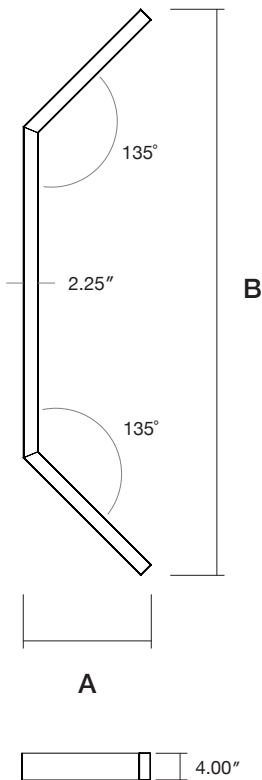

Fixture: _____ QTY: _____ Project : _____

Thinline U 135

Suspended Direct | Direct/Indirect

Architectural 135° U Shaped fixture. Pendant mounting. Direct and direct-indirect distribution options. Available in 2 sizes. 2.25" wide. Multiple finishes available. Dry and damp rated.

cULus Listed

Designed and manufactured in North America
5 Year Warranty

Performance

4000K - 120 Lm/W | 3500K - 116 Lm/W | 3000K - 112 Lm/W

Ordering Options

Sample Configuration: DTL U 135 - 4FT x 2FT - D 500 - I 500 - 90 - 4K - U - FR - FR - WH - AC - DIMOFF - N - 2 - N - 5 WIRE - CL - 6 - WH

Model	Size	Direct Lm/ft	Indirect Lm/ft	CRI	Color Temp	Voltage	Direct Lens
DTL U 135	4FT x 2FT	D 250	I 250	80	27K 2700K	U 120/277V	FR Frosted Flat
	6FT x 3FT	D 500	I 500	90	3K 3000K	H 347V	FRREG Frosted Regressed
	-Custom Sizes Available - Please Consult Factory	D 750	I 750		35K 3500K		
		D 1000	I 1000		4K 4000K		
		D _____ (custom up to 1200)	I _____ (custom up to 1200)		5K 5000K		

Standard
Frosted

Batwing

Dimensions

Model	A	B
4FT x 2FT	19.1"	84.5"
6FT x 3FT	27.6"	125.5"

Mounting

Model	A	B
4FT x 2FT	22.5"	48.5"
6FT x 3FT	34.5"	72.5"

Finish Options

Standard RAL Finishes