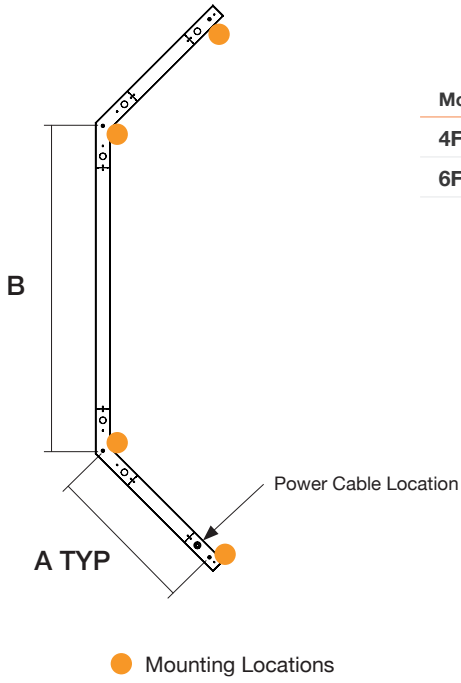

Standard
Frosted

Batwing

Dimensions

Model	A	B
4FT x 2FT	19.1"	84.5"
6FT x 3FT	27.6"	125.5"

Mounting

Model	A	B
4FT x 2FT	22.5"	48.5"
6FT x 3FT	34.5"	72.5"

Finish Options

Standard RAL Finishes