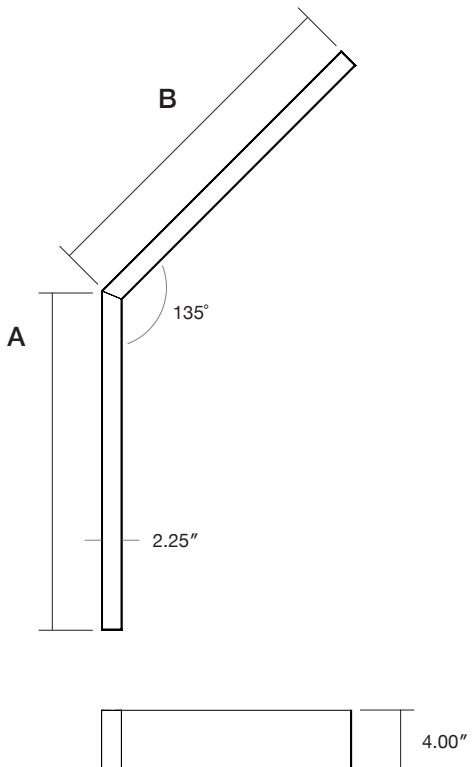

Fixture: _____ QTY: _____ Project : _____

Thinline L 135

Suspended Direct | Direct/Indirect

Architectural 135° L shaped luminaire. Pendant mounting. Direct and direct-indirect distribution options. Available in 3 sizes. 2.25" wide. Multiple finishes available. Dry and damp rated.

Model	Size	Direct Lm/ft	Indirect Lm/ft	GRI	Color Temp	Voltage	Direct Lens
DTL L 135	2FT x 2FT	D 250	I 250	80	27K 2700K	U 120/277V	FR Frosted Flat
	3FT x 3FT	D 500	I 500	90	3K 3000K	H 347V	FRREG Frosted Regressed
	4FT x 4FT	D 750	I 750		35K 3500K		
	-Custom Sizes	D 1000	I 1000		4K 4000K		
	Available - Please Consult Factory	D _____ (custom up to 1200)	I _____ (custom up to 1200)		5K 5000K		

Standard
Frosted

Batwing

Dimensions

Model	A	B
2FT x 2FT	24.8"	24.8"
3FT x 3FT	36.8"	36.8"
4FT x 4FT	48.8"	48.8"

Mounting

Model	A	B
2FT x 2FT	22.5"	22.5"
3FT x 3FT	34.5"	34.5"
4FT x 4FT	46.5"	46.5"

Finish Options