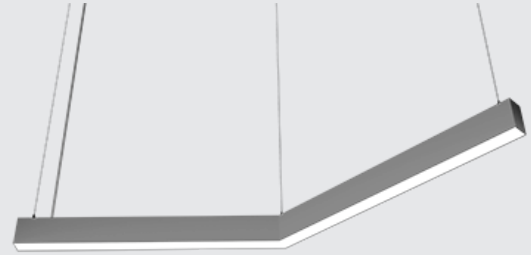

Fixture: _____ QTY: _____ Project : _____

Thinline L 135

Suspended Direct | Direct/Indirect

Architectural 135° L shaped luminaire. Pendant mounting. Direct and direct-indirect distribution options. Available in 3 sizes. 2.25" wide. Multiple finishes available. Dry and damp rated.

cULus Listed

Designed and manufactured in North America
5 Year Warranty

Performance

4000K - 120 Lm/W | 3500K - 116 Lm/W | 3000K - 112 Lm/W

Ordering Options

Sample Configuration: DTL L 135 - 2FT x 2FT - D 500 - I 500 - 90 - 4K - U - FR - FR - WH - AC - DIMOFF - N - 2 - N - 5 WIRE - CL - 6 - WH

Model	Size	Direct Lm/ft	Indirect Lm/ft	GRI	Color Temp	Voltage	Direct Lens
DTL L 135	2FT x 2FT	D 250	I 250	80	27K 2700K	U 120/277V	FR Frosted Flat
	3FT x 3FT	D 500	I 500	90	3K 3000K	H 347V	FRREG Frosted Regressed
	4FT x 4FT	D 750	I 750		35K 3500K		
	-Custom Sizes	D 1000	I 1000		4K 4000K		
	Available - Please Consult Factory	D _____ (custom up to 1200)	I _____ (custom up to 1200)		5K 5000K		