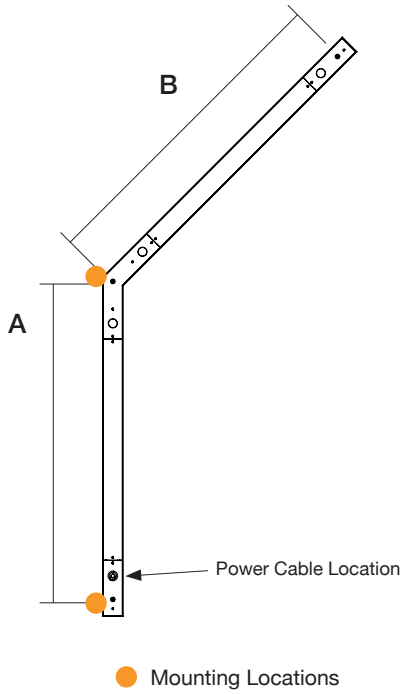

Standard
Frosted

Batwing

Dimensions

Model	A	B
2FT x 2FT	24.8"	24.8"
3FT x 3FT	36.8"	36.8"
4FT x 4FT	48.8"	48.8"

Mounting

Model	A	B
2FT x 2FT	22.5"	22.5"
3FT x 3FT	34.5"	34.5"
4FT x 4FT	46.5"	46.5"

Finish Options