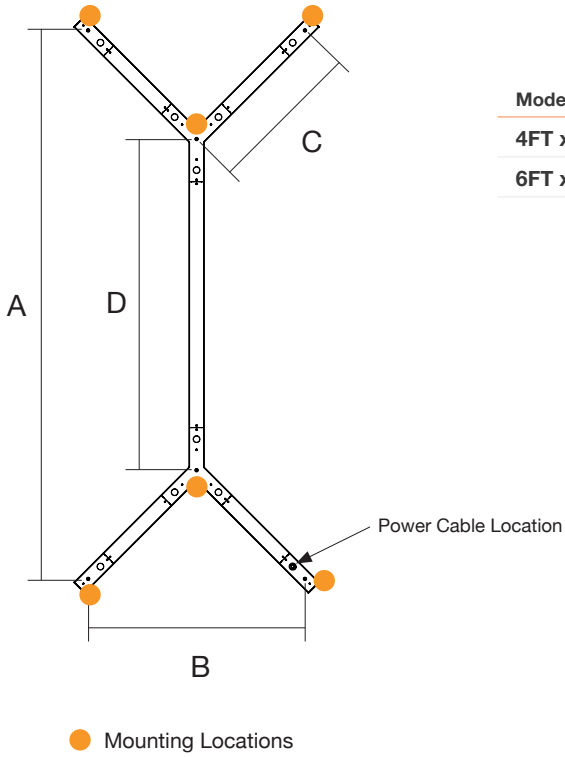

Standard
Frosted

Batwing

Dimensions

Model	A	B
4FT x 2FT	84.5"	36.0"
6FT x 3FT	125.47"	52.97"

Mounting

Model	A	B	C	D
4FT x 2FT	80.3"	31.8"	22.5"	48.5"
6FT x 3FT	121.3"	48.8"	34.5"	72.5"

Finish Options

Standard RAL Finishes