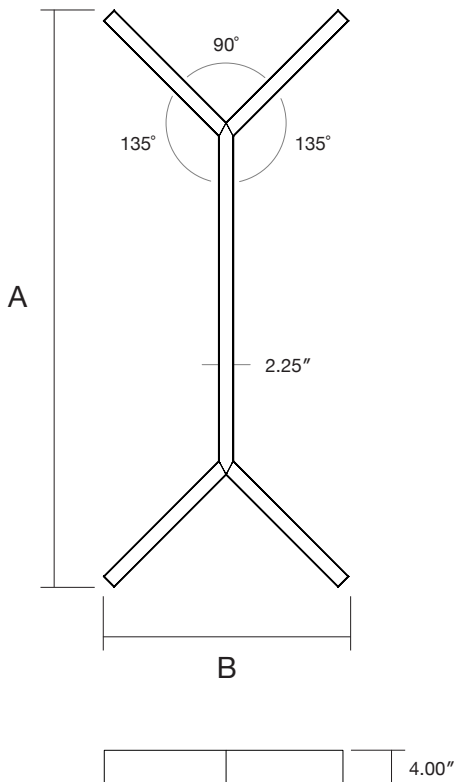

Fixture: _____ QTY: _____ Project : _____

Thinline Double Y 135

Suspended Direct | Direct/Indirect

Architectural 135° Double-Y shaped luminaire. Pendant mounting. Direct and direct-indirect distribution options. Available in 2 sizes. 2.25" wide. Multiple finishes available. Dry and damp rated.

cULus Listed

Designed and manufactured in North America
5 Year Warranty

Performance

4000K - 120 Lm/W | 3500K - 116 Lm/W | 3000K - 112 Lm/W

Ordering Options

Sample Configuration: DTL DY 135 - 4FT x 2FT - D 500 - I 500 - 90 - 4K - U - FR - FR - WH - AC - DIMOFF - N - 2 - N - 5 WIRE - CL - 6 - WH

Model	Size	Direct Lm/ft	Indirect Lm/ft	GRI	Color Temp	Voltage	Direct Lens
DTL DY 135	4FT x 2FT	D 250	I 250	80	27K 2700K	U 120/277V	FR Frosted Flat
	6FT x 3FT	D 500	I 500	90	3K 3000K	H 347V	FRREG Frosted Regressed
	-Custom Sizes Available - Please Consult Factory	D 750	I 750		35K 3500K		
		D 1000	I 1000		4K 4000K		
		D _____	I _____		5K 5000K		
		(custom up to 1200)	(custom up to 1200)				

Standard
Frosted

Batwing

Dimensions

Model	A	B
4FT x 2FT	84.5"	36.0"
6FT x 3FT	125.47"	52.97"

Mounting

Model	A	B	C	D
4FT x 2FT	80.3"	31.8"	22.5"	48.5"
6FT x 3FT	121.3"	48.8"	34.5"	72.5"

Finish Options

Standard RAL Finishes