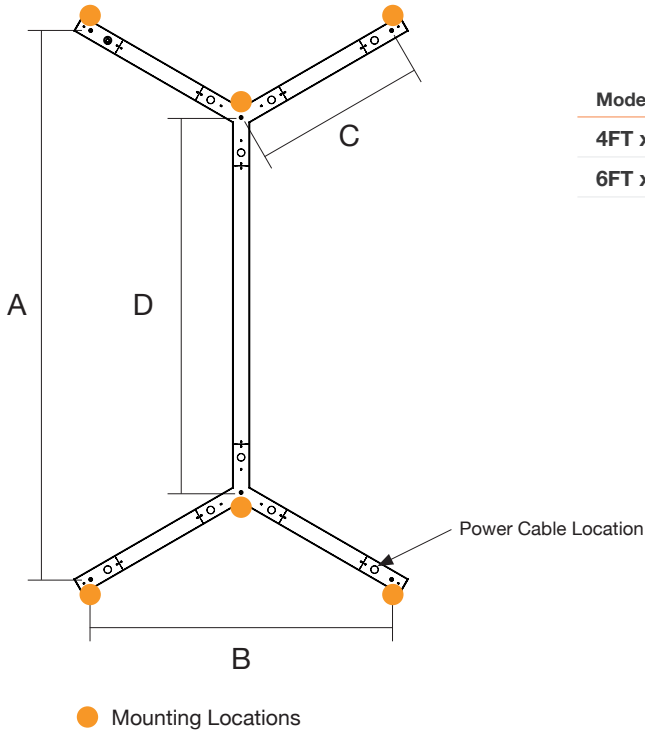

Standard
Frosted

Batwing

Dimensions

Model	A	B
4FT x 2FT	74.8"	43.3"
6FT x 3FT	110.77"	64.06"

Mounting

Model	A	B	C	D
4FT x 2FT	71.0"	38.9"	22.5"	48.5"
6FT x 3FT	107.0"	59.8"	34.5"	72.5"

Finish Options

Standard RAL Finishes