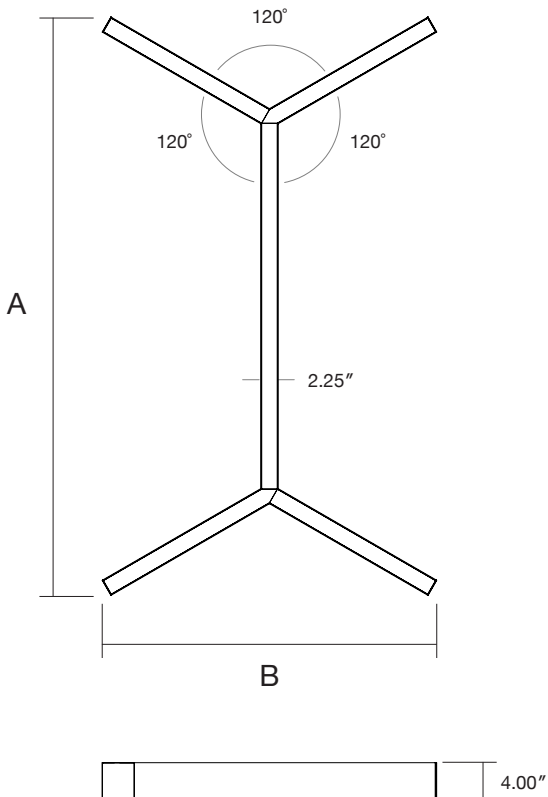

Standard
Frosted

Batwing

Dimensions

Model	A	B
4FT x 2FT	74.8"	43.3"
6FT x 3FT	110.77"	64.06"

Mounting

Model	A	B	C	D
4FT x 2FT	71.0"	38.9"	22.5"	48.5"
6FT x 3FT	107.0"	59.8"	34.5"	72.5"

Finish Options

Standard RAL Finishes