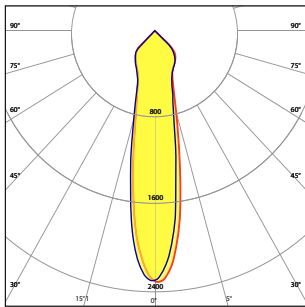

Model	Watts	Spots	CRI	Color Temp	Spot Reflector	Finish	Mounting
DTL SPT	10W	1 - Spots	80	27K 2700K	N Narrow - 20°	WH White	SU Surface Mount
		2 - Spots	90	3K 3000K	M Medium - 30°	BLK Black	
	3 - Spots		35K 3500K	W Wide - 50°	GRY Grey		
	4 - Spots		4K 4000K		CU Custom		
	15W			5K 5000K			

Output Performance - Spotlight

Model	Watts	CCT	CRI	Lm/W	Delivered Lumens
DEL SPL 10	11.4	2700K	80	151	1,732
	11.4	3000K	80	161	1,840
	11.4	3500K	80	165	1,883
	11.4	4000K	80	166	1,894
	11.4	5000K	80	167	1,916

Model	Watts	CCT	CRI	Lm/W	Delivered Lumens
DEL SPL 15	16.3	2700K	80	151	2,474
	16.3	3000K	80	161	2,628
	16.3	3500K	80	165	2,690
	16.3	4000K	80	166	2,706
	16.3	5000K	80	167	2,737

Spot Beam

20° Spot Beam

30° Medium Beam