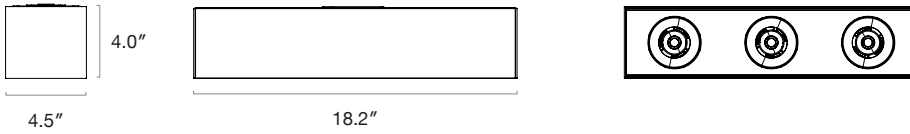

Model	Watts	CCT	CRI	Lm/W	Delivered Lumens
DEL SPL 15	16.3	2700K	80	151	2,474
	16.3	3000K	80	161	2,628
	16.3	3500K	80	165	2,690
	16.3	4000K	80	166	2,706
	16.3	5000K	80	167	2,737

Spot Beam

20° Spot Beam

30° Medium Beam

50° Wide Beam

Dimensions

Del Spot 1

Del Spot 2

Del Spot 3

Del Spot 4

Mounting

Del Spot 1