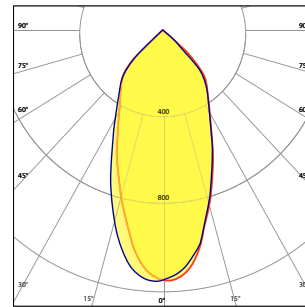

Model	Watts	Spots	CRI	Color Temp	Spot Reflector	Finish	Mounting
DTL SPT	10W	1 - Spots	80	27K 2700K	N Narrow - 20°	WH White	SU Surface Mount
		2 - Spots	90	3K 3000K	M Medium - 30°	BLK Black	
	3 - Spots		35K 3500K	W Wide - 50°	GRY Grey		
	4 - Spots		4K 4000K		CU Custom		
	15W			5K 5000K			

Output Performance - Spotlight

Model	Watts	CCT	CRI	Lm/W	Delivered Lumens
DEL SPL 10	11.4	2700K	80	151	1,732
	11.4	3000K	80	161	1,840
	11.4	3500K	80	165	1,883
	11.4	4000K	80	166	1,894
	11.4	5000K	80	167	1,916

Model	Watts	CCT	CRI	Lm/W	Delivered Lumens
DEL SPL 15	16.3	2700K	80	151	2,474
	16.3	3000K	80	161	2,628
	16.3	3500K	80	165	2,690
	16.3	4000K	80	166	2,706
	16.3	5000K	80	167	2,737

Spot Beam

20° Spot Beam

30° Medium Beam

50° Wide Beam

Dimensions

Del Spot 1

Del Spot 2

Del Spot 3

Del Spot 4

Mounting

Del Spot 1