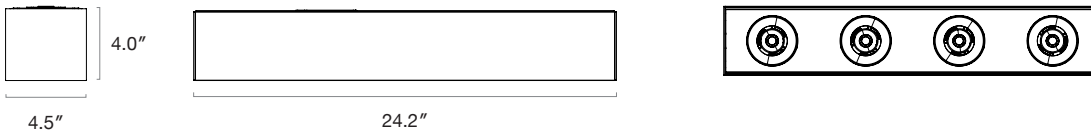

Model	Watts	CCT	CRI	Lm/W	Delivered Lumens
DEL SPL 15	16.3	2700K	80	151	2,474
	16.3	3000K	80	161	2,628
	16.3	3500K	80	165	2,690
	16.3	4000K	80	166	2,706
	16.3	5000K	80	167	2,737

Spot Beam

20° Spot Beam

30° Medium Beam

50° Wide Beam

Dimensions

Del Spot 1

Del Spot 2

Del Spot 3

Del Spot 4

Mounting

Del Spot 1