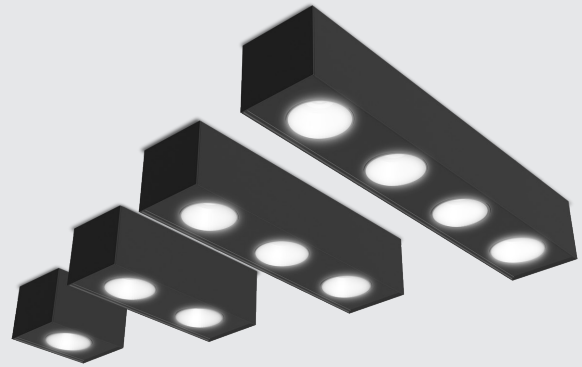

Fixture: _____ QTY: _____ Project : _____

Thinline Spots

Surface Mount

Architectural spotlights. Aluminum extruded body. Surface mount applications. Cast end caps with light block. 4 size options. Spotlight driver 0-10V dimming. Universal 120/277 voltage. Dry and damp rated.

cULus Listed

Designed and manufactured in North America
5 Year Warranty

Performance

4000K - 166 Lm/W | 3500K - 165 Lm/W | 3000K - 161 Lm/W

Ordering Options

Sample Configuration: DTL SPT - 10W - 3 - 80 - 4K - N - BLK - SU - DIMOFF - N - N - N

Model	Watts	Spots	CRI	Color Temp	Spot Reflector	Finish	Mounting
DTL SPT	10W	1 - Spots	80	27K 2700K	N Narrow - 20°	WH White	SU Surface Mount
		2 - Spots	90	3K 3000K	M Medium - 30°	BLK Black	
	3 - Spots		35K 3500K	W Wide - 50°	GRY Grey		
	4 - Spots		4K 4000K		CU Custom		
	15W			5K 5000K			

- For custom finishes please specify RAL number
- See Finish Options

DTL SPT   **SU**

Driver	Controls	Accessories	Wiring
DIMOFF 0-10V DIMOFF	N None	N None	N 5 Leads
<i>Optional</i>	<i>Optional</i>	<i>Optional</i>	<i>Optional</i>
TRI Triac Dimming	SNS Philips SNS 300 w/BLD & Daylight	10kV 10kV Surge Protection	5 5 Wire
ELV Electronic Low Voltage	CLM Encelium CLM	+GTD Generator Transfer Device	
	LG LG Dongle		
	BT Bluetooth Mesh		
	EN Enlighted Integral