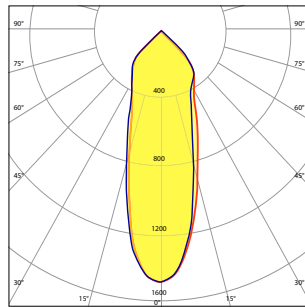

Model	Watts	Spots	CRI	Color Temp	Spot Reflector	Finish	Mounting
DTL SPT	10W	1 - Spots	80	27K 2700K	N Narrow - 20°	WH White	SU Surface Mount
		2 - Spots	90	3K 3000K	M Medium - 30°	BLK Black	
	3 - Spots		35K 3500K	W Wide - 50°	GRY Grey		
	4 - Spots		4K 4000K		CU Custom		
	15W			5K 5000K			

Output Performance - Spotlight

Model	Watts	CCT	CRI	Lm/W	Delivered Lumens
DEL SPL 10	11.4	2700K	80	151	1,732
	11.4	3000K	80	161	1,840
	11.4	3500K	80	165	1,883
	11.4	4000K	80	166	1,894
	11.4	5000K	80	167	1,916

Model	Watts	CCT	CRI	Lm/W	Delivered Lumens
DEL SPL 15	16.3	2700K	80	151	2,474
	16.3	3000K	80	161	2,628
	16.3	3500K	80	165	2,690
	16.3	4000K	80	166	2,706
	16.3	5000K	80	167	2,737

Spot Beam

20° Spot Beam

30° Medium Beam

50° Wide Beam

Dimensions

Del Spot 1

Del Spot 2

Del Spot 3

Del Spot 4

Mounting

Del Spot 1