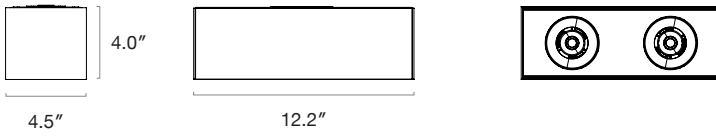

Dimensions

Del Spot 1

Del Spot 2

Del Spot 3

Del Spot 4