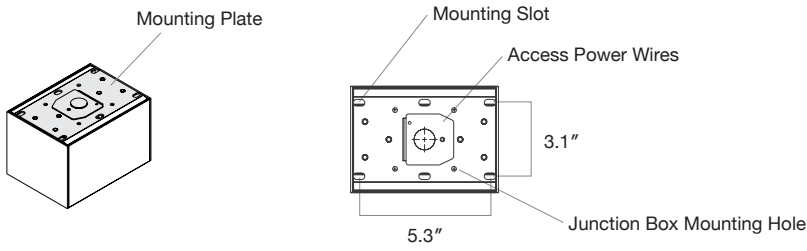

50° Wide Beam

Dimensions

Del Spot 1

Del Spot 2

Del Spot 3

Del Spot 4

Mounting

Del Spot 1