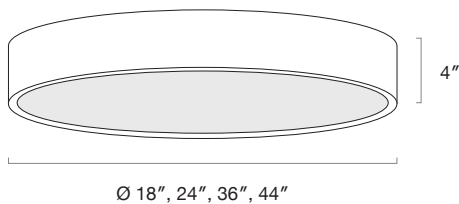

Features & Specifications

Efficacy:	120 Lm/W
CRI:	80 | 90
Color Temperature:	3000K, 3500K, 4000K, 5000K
Lumen Maintenance:	200,000+ Life Hours (L70)
Voltage:	120/277V | 347V
Driver:	0-10 1% Dim to off driver
Mounting:	Aircraft Cable

Output Performance

Model	Direct Watts	Lm/W	Delivered Lumens	Indirect Watts	Lm/W	Delivered Lumens
Zip Cloud 18	20	120	2,400	20	120	2,400
	40		4,800	40		4,800
	60		7,200			
	70		8,400			
Zip Cloud 24	20	120	2,400	20	120	2,400
	40		4,800	40		4,800
	60		7,200			
	80		9,600			
Zip Cloud 36	40	120	4,800	20	120	2,400
	80		9,600	40		4,800
	120		14,400	60		7,200
	160		19,200			
Zip Cloud 44	80	120	9,600	20	120	2,400
	120		14,400	40		4,800
	160		19,200	60		7,200

Dimensions