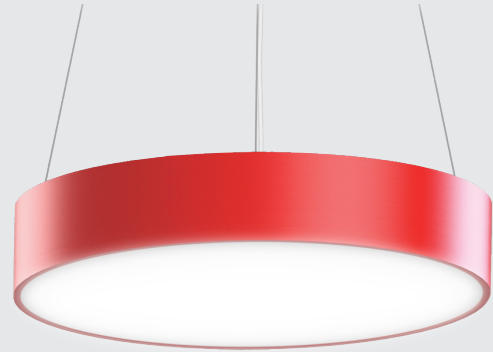

Fixture: _____ QTY: _____ Project : _____

Zip Cloud

Suspended Direct/Indirect

Contemporary and modern design. Direct-indirect distribution. Pendant mounting. Powder coated aluminum extrusion. Seamless body. 200,000 hr+ L70 w/Samsung LEDs. Dry and damp rated.

cULus Listed

Designed and manufactured in North America
5 Year Warranty

Ordering Options

Sample Configuration: ZIP CLOUD - 44 - 120 - 90 - 4K - U - DIRECT-INDIRECT - WH - AC - BFC 3 WIRE - DIMOFF - WH

Model	Size	Direct Watts	Indirect Watts	CRI	Color Temp	Voltage	Distribution
ZIP CLOUD	18	20, 40, 60, 70	20, 40	80	3K 3000K	U 120/277V	DIRECT-INDIRECT
	24	20, 40, 60, 80	20, 40	90	35K 3500K	H 347V	
	36	40, 80, 120, 160	20, 40, 60		4K 4000K		
	44	80, 120, 160	20, 40, 60		5K 5000K		