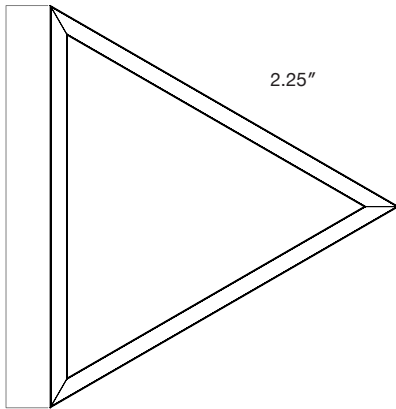

Standard  
Frosted Flat

Frosted  
0.25" Regressed

**Lens Options - Indirect Distribution**

Standard  
Frosted

Batwing

**Dimensions**

Model	A	B
3 x 2FT	28.4"	28.4"
3 x 3FT	40.4"	40.4"
3 x 4FT	52.4"	52.4"

Mounting