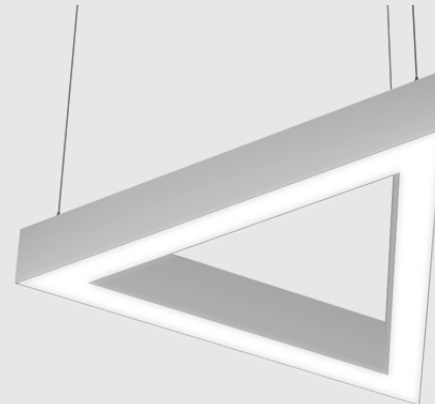

Fixture: _____ QTY: _____ Project : _____

Thinline Triangle

Suspended Direct | Direct/Indirect

Architectural luminaire. Triangular shaped design. Pendant mounting.
Direct and Direct-Indirect distribution options. 3 standards sizes.
Additional sizes available. 2.25" wide. Multiple finishes available.
Dry and damp rated.

cULus Listed

Designed and manufactured in North America
5 Year Warranty

Performance

4000K - 120 Lm/W | 3500K - 116 Lm/W | 3000K - 112 Lm/W

Ordering Options

Sample Configuration: DTL TRI - 3 x 2FT - D 500 - I 500 - 90 - 4K - U - FR - FR - WH - AC - DIMOFF - N - 2 - N - 5 WIRE - CL - 6 - WH

Model	Size	Direct Lm/ft	Indirect Lm/ft	CRI	Color Temp	Voltage	Direct Lens
DTL TRI	3 x 2FT	D 250	I 250	80	27K 2700K	U 120/277V	FR Frosted Flat
	3 x 3FT	D 500	I 500	90	3K 3000K	H 347V	FRREG Frosted Regressed
	3 x 4FT	D 750	I 750		35K 3500K		
	- Custom Sizes Available - Please Consult Factory	D 1000	I 1000		4K 4000K		
		D _____	I _____		5K 5000K		
		(custom up to 1200)	(custom up to 1200)				

DTL TRI

Indirect Lens	Finish	Mounting	Driver	Controls
FR Frosted BATWING Batwing Indirect Lens: Minimum size 6 x 2FT	WH White BLK Black GRY Grey CU Custom - For custom finishes please specify RAL number - See Finish Options	AC Aircraft Cable 10' (Std)	DIMOFF 0-10V DIMOFF Optional DALI Digital Addressable Lighting Interface LUTRON Lutron Ecosystem SR Philips SR ELDO .1% ELDO (347 only 1-10 5%)	N None Optional DMX Digital Multiplex SNS Philips SNS 300 w/BLD & Daylight CLM Encelium CLM LG LG Dongle BT Bluetooth Mesh EN Enlighted Integral

AC

Circuits	Accessories	Wiring	Wire Color	Wire Length	Canopy Color
1 1 Circuit 2 2 Circuits	N None Optional 10kV 10kV Surge Protection EM Emergency Battery +GTD Generator Transfer Device	5 WIRE 5 Wire (Std) Optional N 5 Leads 6 WIRE 6 Wire - Cable (EM - Emergency Battery Option)	CL Clear Optional B Black W White	Length(Ft) - 6Ft (Std)	WH White BLK Black CU Custom - For custom finishes please specify RAL number - See Finish Options