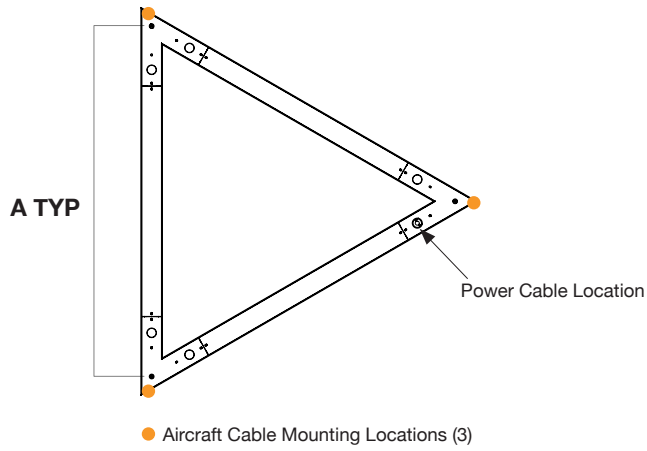

Standard  
Frosted Flat

Frosted  
0.25" Regressed

**Lens Options - Indirect Distribution**

Standard  
Frosted

Batwing

**Dimensions**

Model	A	B
3 x 2FT	28.4"	28.4"
3 x 3FT	40.4"	40.4"
3 x 4FT	52.4"	52.4"

Mounting