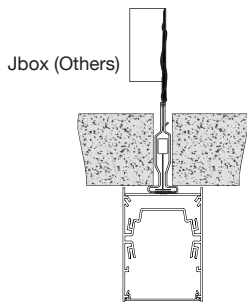

1.5" Drop Lens

Note: For 2.25 and 3.18 model widths only

Dimensions

2': 24.2", 3': 36.2", 4': 48.2", 5': 60.2", 6': 72.2", 7': 84.2", 8': 96.2"

Actual Length = NOMINAL +.2"

Mounting

Solid Ceiling

1/4"-20 Thread Required (1)

T-Bar 9/16"

Aircraft Cable (ACY)

T-Bar 15/16"

Aircraft Cable (ACY)

Surface Mount Power Access

Model	Distance From End
DTL 2Ft	7.1"
DTL 3Ft	13.1"
DTL 4Ft	19.1"
DTL 5Ft	25.1"
DTL 6Ft	31.1"
DTL 7Ft	37.1"
DTL 8Ft	43.1"