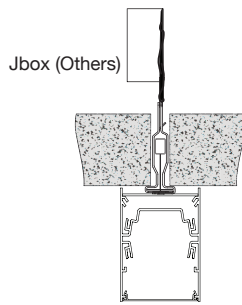

1.5" Drop Lens

Note: For 2.25 and 3.18 model widths only

Dimensions

2': 24.2", 3': 36.2", 4': 48.2", 5': 60.2", 6': 72.2", 7': 84.2", 8': 96.2"

Actual Length = NOMINAL +.2"

Mounting

Solid Ceiling

1/4"-20 Thread Required (1)

T-Bar 9/16"

Aircraft Cable (ACY)

T-Bar 15/16"

Aircraft Cable (ACY)

Surface Mount Power Access

Model	Distance From End
DTL 2Ft	7.1"
DTL 3Ft	13.1"
DTL 4Ft	19.1"
DTL 5Ft	25.1"
DTL 6Ft	31.1"
DTL 7Ft	37.1"
DTL 8Ft	43.1"