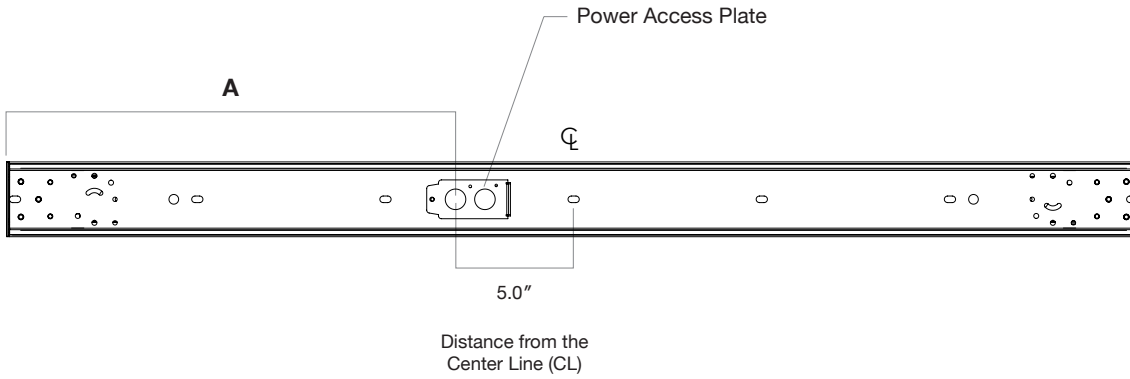

1.5" Drop Lens

Note: For 2.25 and 3.18 model widths only

Dimensions

2': 24.2", 3': 36.2", 4': 48.2", 5': 60.2", 6': 72.2", 7': 84.2", 8': 96.2"

Actual Length = NOMINAL +.2"

Mounting

Solid Ceiling

1/4"-20 Thread Required (1)

T-Bar 9/16"

Aircraft Cable (ACY)

T-Bar 15/16"

Aircraft Cable (ACY)

Surface Mount Power Access

Model	Distance From End
DTL 2Ft	7.1"
DTL 3Ft	13.1"
DTL 4Ft	19.1"
DTL 5Ft	25.1"
DTL 6Ft	31.1"
DTL 7Ft	37.1"
DTL 8Ft	43.1"