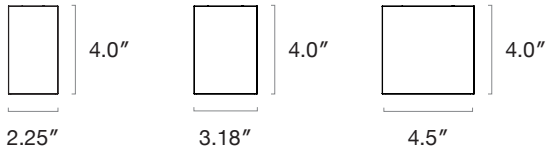

LED

L90>70,000
 Samsung 301 3-Step MacAdam Binning
 4000K 120 Lm/W
 3500K 98%
 3000K 96%
 90 CRI 85%

Lens Options - Direct Distribution

Standard
Frosted Flat

Frosted
0.25" Regressed

Asymmetric
Clear

0.5" Drop Lens

1.5" Drop Lens

Note: For 2.25 and 3.18 model widths only

Dimensions

2': 24.2", 3': 36.2", 4': 48.2", 5': 60.2", 6': 72.2", 7': 84.2", 8': 96.2"

Actual Length = NOMINAL +.2"

Mounting

Solid Ceiling

1/4"-20 Thread Required (1)