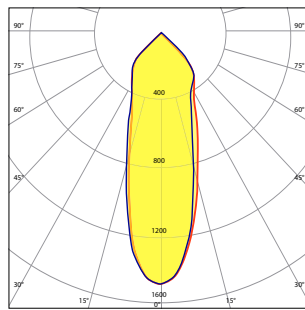

Wire Length	Canopy Finish
Length(Ft)	WH White
	BLK Black
	CU Custom
	- For custom finishes please specify RAL number
	- See Finish Options

Output Performance - Spotlight

Model	Watts	CCT	CRI	Lm/W	Delivered Lumens
DEL SPL 10	11.4	2700K	80	151	1,732
	11.4	3000K	80	161	1,840
	11.4	3500K	80	165	1,883
	11.4	4000K	80	166	1,894
	11.4	5000K	80	167	1,916

Model	Watts	CCT	CRI	Lm/W	Delivered Lumens
DEL SPL 15	16.3	2700K	80	151	2,474
	16.3	3000K	80	161	2,628
	16.3	3500K	80	165	2,690
	16.3	4000K	80	166	2,706
	16.3	5000K	80	167	2,737

Spot Beam

20° Spot Beam

30° Medium Beam

50° Wide Beam

Dimensions

Mounting Options

Mounting Locations

Model	Lengths - A
DTL 2	20.5"
DTL 3	32.5"
DTL 4	44.5"
DTL 5	56.5"
DTL 6	68.5"
DTL 7	80.5"
DTL 8	92.5"

Finish Options

Standard RAL Finishes

Signal White
RAL 9003