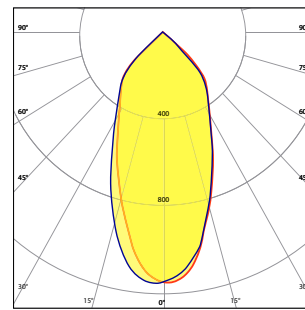

Wire Length	Canopy Finish
Length(Ft)	WH White
	BLK Black
	CU Custom
	- For custom finishes please specify RAL number
	- See Finish Options

Output Performance - Spotlight

Model	Watts	CCT	CRI	Lm/W	Delivered Lumens
DEL SPL 10	11.4	2700K	80	151	1,732
	11.4	3000K	80	161	1,840
	11.4	3500K	80	165	1,883
	11.4	4000K	80	166	1,894
	11.4	5000K	80	167	1,916

Model	Watts	CCT	CRI	Lm/W	Delivered Lumens
DEL SPL 15	16.3	2700K	80	151	2,474
	16.3	3000K	80	161	2,628
	16.3	3500K	80	165	2,690
	16.3	4000K	80	166	2,706
	16.3	5000K	80	167	2,737

Spot Beam

20° Spot Beam

30° Medium Beam

50° Wide Beam

Dimensions

Mounting Options

Mounting Locations

Model	Lengths - A
DTL 2	20.5"
DTL 3	32.5"
DTL 4	44.5"
DTL 5	56.5"
DTL 6	68.5"
DTL 7	80.5"
DTL 8	92.5"

Finish Options

Standard RAL Finishes

Signal White
RAL 9003