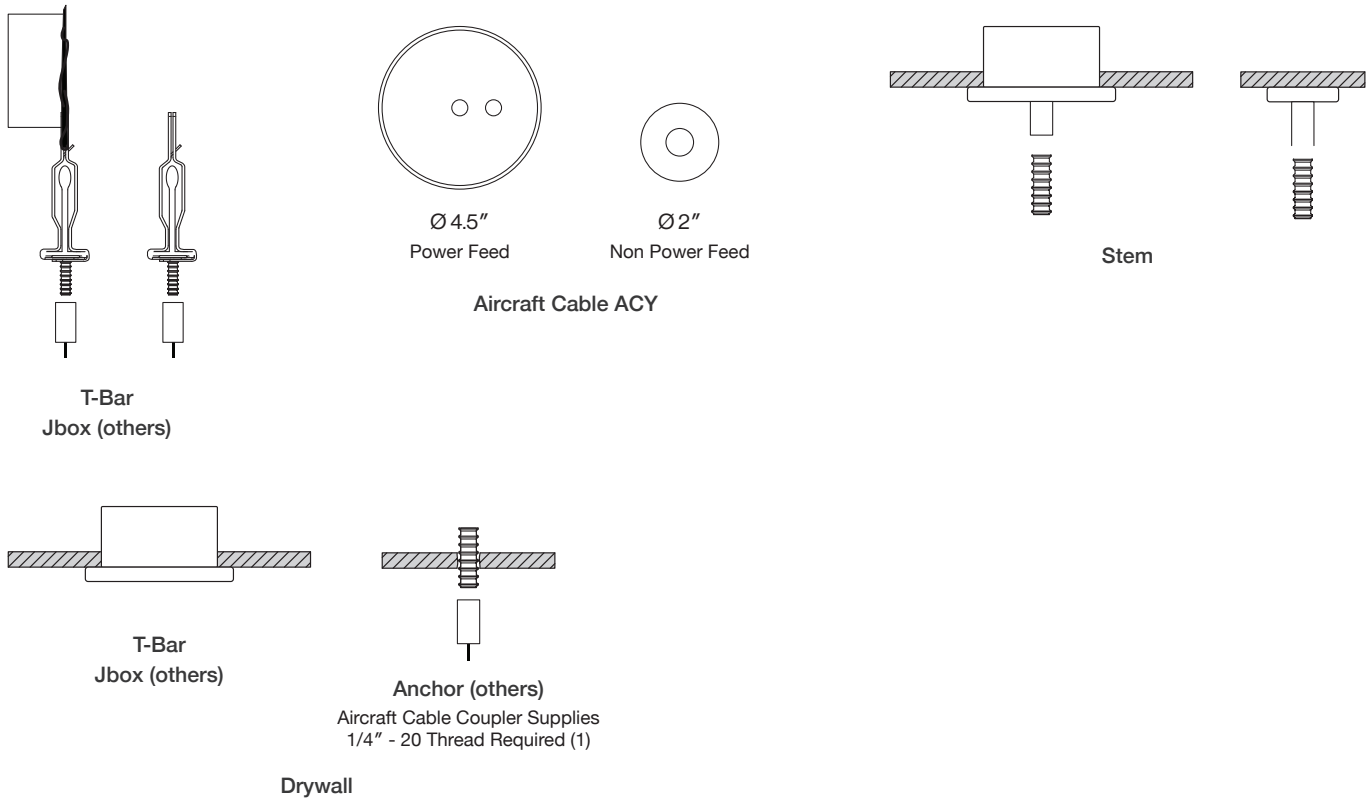

50° Wide Beam

Dimensions

Mounting Options

Mounting Locations

Model	Lengths - A
DTL 2	20.5"
DTL 3	32.5"
DTL 4	44.5"
DTL 5	56.5"
DTL 6	68.5"
DTL 7	80.5"
DTL 8	92.5"

Finish Options

Standard RAL Finishes

Signal White
RAL 9003