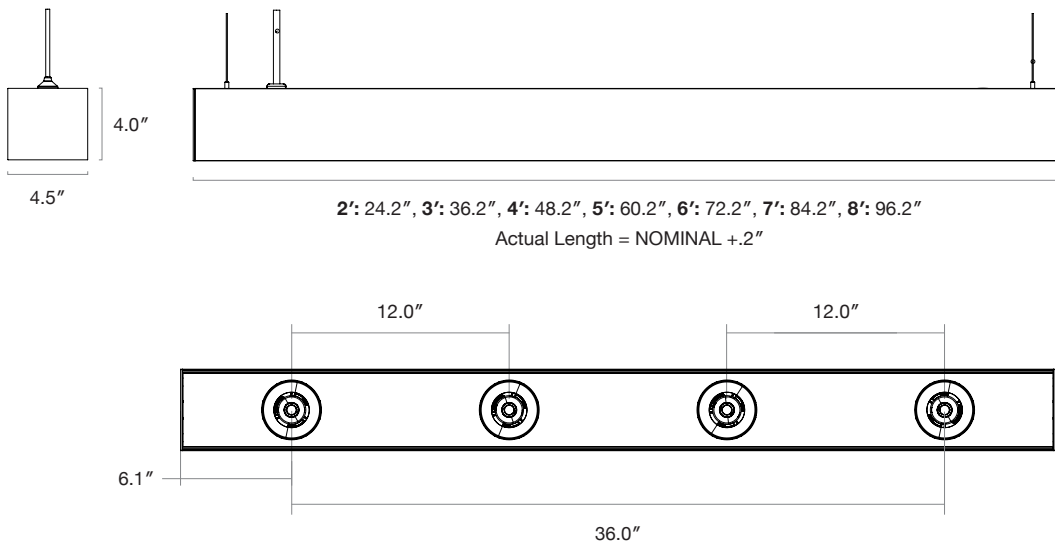

Wire Length	Canopy Finish
Length(Ft)	WH White
	BLK Black
	CU Custom
	- For custom finishes please specify RAL number
	- See Finish Options

Output Performance - Spotlight

Model	Watts	CCT	CRI	Lm/W	Delivered Lumens
DEL SPL 10	11.4	2700K	80	151	1,732
	11.4	3000K	80	161	1,840
	11.4	3500K	80	165	1,883
	11.4	4000K	80	166	1,894
	11.4	5000K	80	167	1,916

Model	Watts	CCT	CRI	Lm/W	Delivered Lumens
DEL SPL 15	16.3	2700K	80	151	2,474
	16.3	3000K	80	161	2,628
	16.3	3500K	80	165	2,690
	16.3	4000K	80	166	2,706
	16.3	5000K	80	167	2,737

Spot Beam

20° Spot Beam

30° Medium Beam

50° Wide Beam

Dimensions

Mounting Options

Mounting Locations

Model	Lengths - A
DTL 2	20.5"
DTL 3	32.5"
DTL 4	44.5"
DTL 5	56.5"
DTL 6	68.5"
DTL 7	80.5"
DTL 8	92.5"

Finish Options

Standard RAL Finishes

Signal White
RAL 9003