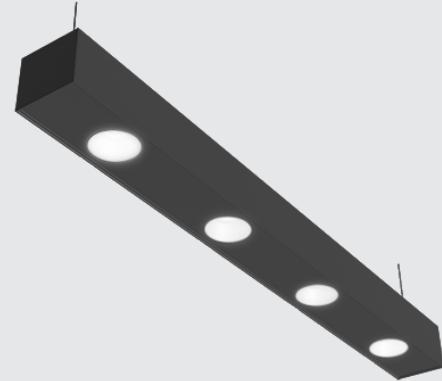

Fixture: _____ QTY: _____ Project : _____

Thinline Spot Multiple

Suspended Direct

Architectural luminaire. Contemporary and minimal design. Aluminum extruded body. Pendant mounting. Cast end caps with light block. Multiple spotlight positions. Spotlight driver 0-10V dimming. Universal 120/277 voltage. 4.5" wide. 2' - 8' Lengths. Dry and damp rated.

cULus Listed

Designed and manufactured in North America

5 Year Warranty

Performance

4000K - 166 Lm/W | 3500K - 165 Lm/W | 3000K - 161 Lm/W

Ordering Options

Sample Configuration: DTL MLT - 10W - 8 - 80 - 4K - M - WH - AC - DIMOFF - N - N - 5 WIRE - CL - 10 - WH

Model	Watts	Lengths - #Spots	CRI	Color Temp	Spot Reflector	Finish	Mounting	
DTL MLT	10W	2' - 2 Spots	80	27K 2700K	N Narrow - 20°	WH White	AC Aircraft Cable 10' (Std)	
		3' - 3 Spots	90	3K 3000K	M Medium - 30°	BLK Black		
	15W	4' - 4 Spots		35K 3500K	W Wide - 50°	GRY Grey	<i>Optional</i>	
		5' - 5 Spots		4K 4000K		CU Custom	TR Threaded Rod	
		6' - 6 Spots		5K 5000K			TB9/16 T-Bar 9/16 Clip	
		7' - 7 Spots					TB15/16 T-Bar 15/16 Clip	
		8' - 8 Spots						

- For custom finishes please specify RAL number
- See Finish Options
- For threaded rod, please specify length

DTL MLT

Driver	Controls	Accessories	Wiring	Wire Color
DIMOFF 0-10V DIMOFF	N None	N None	5 WIRE 5 Wire (Std)	CL Clear
<i>Optional</i>	<i>Optional</i>	<i>Optional</i>	<i>Optional</i>	<i>Optional</i>
TRI Triac Dimming	SNS Philips SNS 300 w/BLD & Daylight	10kV 10kV Surge Protection	N 5 Leads	B Black
ELV Electronic Low Voltage	CLM Encelium CLM	+GTD Generator Transfer Device		W White
	LG LG Dongle			
	BT Bluetooth Mesh			
	EN Enlighted Integral			

Wire Length	Canopy Finish
Length(Ft)	WH White
	BLK Black
	CU Custom
	- For custom finishes please specify RAL number
	- See Finish Options