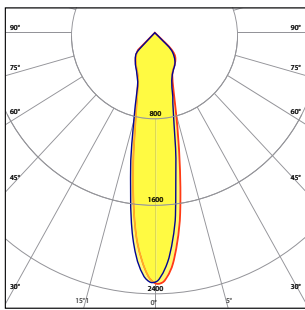

Model	Watts	Lengths - #Spots	CRI	Color Temp	Spot Reflector	Finish	Mounting
DTL MLT	10W	2' - 2 Spots	80	27K 2700K	N Narrow - 20°	WH White	AC Aircraft Cable 10' (Std)
		3' - 3 Spots	90	3K 3000K	M Medium - 30°	BLK Black	
	15W	4' - 4 Spots		35K 3500K	W Wide - 50°	GRY Grey	<i>Optional</i>
		5' - 5 Spots		4K 4000K		CU Custom	TR Threaded Rod
		6' - 6 Spots		5K 5000K			TB9/16 T-Bar 9/16 Clip
		7' - 7 Spots					TB15/16 T-Bar 15/16 Clip
		8' - 8 Spots					

Wire Length	Canopy Finish
Length(Ft)	WH White
	BLK Black
	CU Custom
	- For custom finishes please specify RAL number
	- See Finish Options

Output Performance - Spotlight

Model	Watts	CCT	CRI	Lm/W	Delivered Lumens
DEL SPL 10	11.4	2700K	80	151	1,732
	11.4	3000K	80	161	1,840
	11.4	3500K	80	165	1,883
	11.4	4000K	80	166	1,894
	11.4	5000K	80	167	1,916

Model	Watts	CCT	CRI	Lm/W	Delivered Lumens
DEL SPL 15	16.3	2700K	80	151	2,474
	16.3	3000K	80	161	2,628
	16.3	3500K	80	165	2,690
	16.3	4000K	80	166	2,706
	16.3	5000K	80	167	2,737

Spot Beam

20° Spot Beam

30° Medium Beam