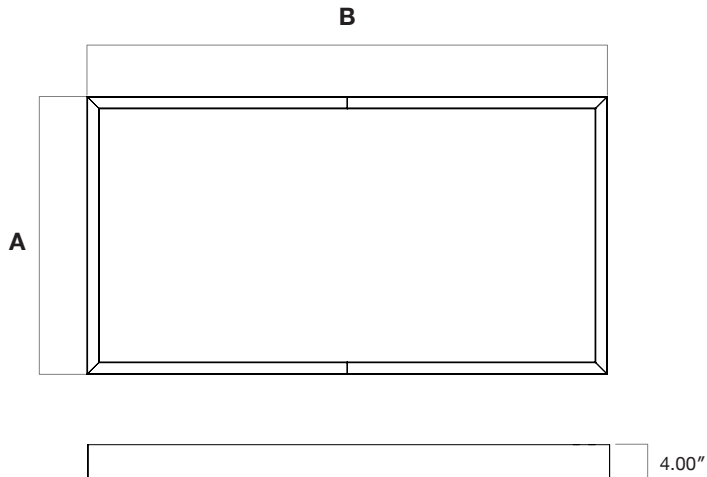

Standard  
Frosted Flat

Frosted  
0.25" Regressed

**Lens Options - Indirect Distribution**

Standard  
Frosted

Batwing

**Dimensions**

Model	A	B
4FT x 2FT	26.8"	50.8"
6FT x 3FT	38.8"	74.8"
8FT x 4FT	50.8"	98.8"