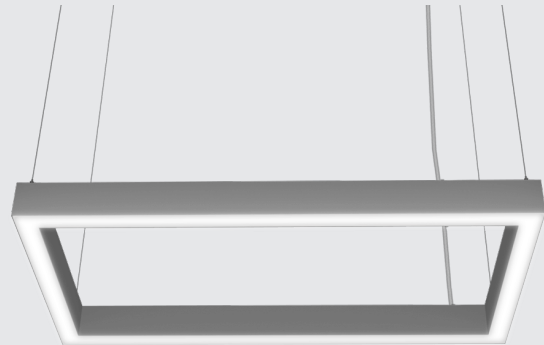

Fixture: _____ QTY: _____ Project : _____

Thinline Rectangle

Suspended Direct | Direct/Indirect

Architectural luminaire. Rectangular shaped design. Pendant mounting. Direct and direct-indirect distribution options. 3 standards sizes. Additional sizes available. 2.25" wide. Multiple finishes available. Dry and damp rated.

cULus Listed

Designed and manufactured in North America
5 Year Warranty

Performance

4000K - 120 Lm/W | 3500K - 116 Lm/W | 3000K - 112 Lm/W

Ordering Options

Sample Configuration: DTL RECT - 6FT x 3FT - D 500 - I 500 - 90 - 4K - U - FR - FR - WH - AC - DIMOFF - N - 2 - N - 5 WIRE - CL - 6 - WH

Model	Size	Direct Lm/ft	Indirect Lm/ft	CRI	Color Temp	Voltage	Direct Lens
DTL RECT	4FT x 2FT	D 250	I 250	80	27K 2700K	U 120/277V	FR Frosted Flat
	6FT x 3FT	D 500	I 500	90	3K 3000K	H 347V	FRREG Frosted Regressed
	8FT x 4FT	D 750	I 750		35K 3500K		
	- Custom Sizes Available - Please Consult Factory	D 1000	I 1000		4K 4000K		
		D _____	I _____		5K 5000K		
		(custom up to 1200)	(custom up to 1200)				

DTL RECT

Indirect Lens	Finish	Mounting	Driver	Controls
FR Frosted BATWING Batwing <i>Indirect Lens: Minimum size 4 x 2FT</i>	WH White BLK Black GRY Grey CU Custom <i>- For custom finishes please specify RAL number - See Finish Options</i>	AC Aircraft Cable 10' (Std)	DIMOFF 0-10V DIMOFF <i>Optional</i> DALI Digital Addressable Lighting Interface LUTRON Lutron Ecosystem SR Philips SR ELDO .1% ELDO (347 only 1-10 5%)	N None <i>Optional</i> DMX Digital Multiplex SNS Philips SNS 300 w/BLD & Daylight CLM Encelium CLM LG LG Dongle BT Bluetooth Mesh EN Enlighted Integral

AC

Circuits	Accessories	Wiring	Wire Color	Wire Length	Canopy Color
1 1 Circuit 2 2 Circuits	N None <i>Optional</i> 10kV 10kV Surge Protection EM Emergency Battery +GTD Generator Transfer Device	5 WIRE 5 Wire (Std) <i>Optional</i> N 5 Leads 6 WIRE 6 Wire - Cable (EM - Emergency Battery Option)	CL Clear <i>Optional</i> B Black W White	Length(Ft) - 6Ft (Std)	WH White BLK Black CU Custom <i>- For custom finishes please specify RAL number - See Finish Options</i>