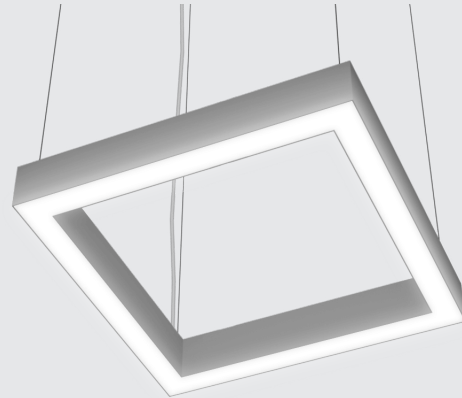

Fixture: _____ QTY: _____ Project : _____

Thinline Quad

Suspended Direct | Direct/Indirect

Architectural luminaire. Quad shaped design. Pendant mounting. Direct and direct-indirect distribution options. 3 standards sizes. Additional sizes available. 2.25" wide. Multiple finishes available. Dry and damp rated.

cULus Listed

Designed and manufactured in North America.
5 Year Warranty.

Performance

4000K - 120 Lm/W | 3500K - 116 Lm/W | 3000K - 112 Lm/W

Ordering Options

Sample Configuration: DTL QUAD - 2FT x 2FT - D 500 - I 500 - 90 - 4K - U - FR - FR - WH - AC - DIMOFF - N - 2 - N - 5 WIRE - CL - 6 - WH

Model	Size	Direct Lm/ft	Indirect Lm/ft	CRI	Color Temp	Voltage	Direct Lens
DTL QUAD	2FT x 2FT	D 250	I 250	80	27K 2700K	U 120/277V	FR Frosted Flat
	3FT x 3FT	D 500	I 500	90	3K 3000K	H 347V	FRREG Frosted Regressed
	4FT x 4FT	D 750	I 750		35K 3500K		
	- Custom Sizes Available - Please Consult Factory	D 1000	I 1000		4K 4000K		
		D _____	I _____		5K 5000K		
		(custom up to 1200)	(custom up to 1200)				