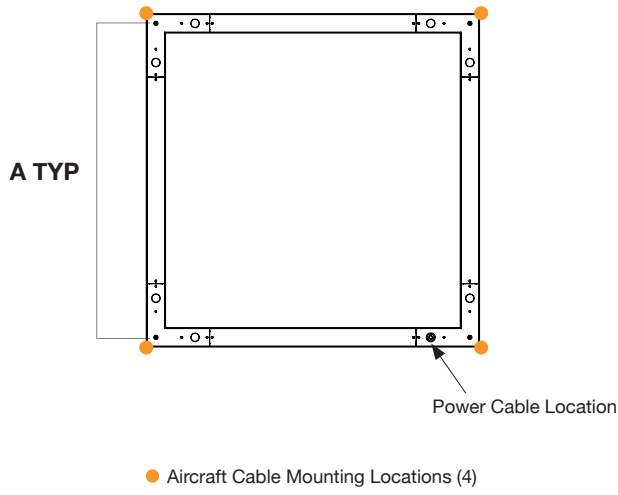

Lens Options - Indirect Distribution

Standard
Frosted Flat

Frosted
0.25" Regressed

Standard
Frosted

Batwing

Dimensions

Model	A	B
2FT x 2FT	26.8"	26.8"
3FT x 3FT	38.8"	38.8"
4FT x 4FT	50.8"	50.8"

Mounting