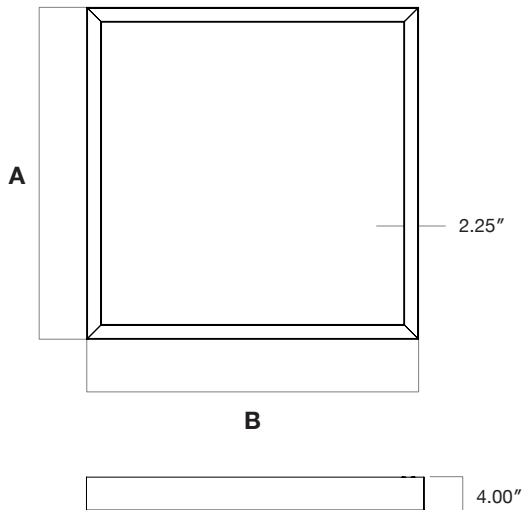

Lens Options - Indirect Distribution

Standard
Frosted Flat

Frosted
0.25" Regressed

Standard
Frosted

Batwing

Dimensions

Model	A	B
2FT x 2FT	26.8"	26.8"
3FT x 3FT	38.8"	38.8"
4FT x 4FT	50.8"	50.8"

Mounting