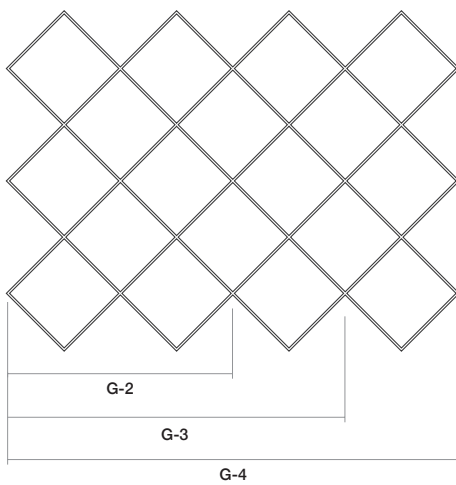

Note: Custom combinations (lengths) available

Grid 4

Grid 5

Grid 8

Grid 4 - Dimensions

Quad Size	A	B	C
Hex: 4 Ft	50.75"	50.75"	147.75"
Hex: 6 Ft	74.75"	74.75"	219.75"
Hex: 8 Ft	98.75"	98.75"	291.75"

Grid-4 Combinations - Dimensions

Quad Size	G-2	G-3	G-4	G-5
Quad: 4 Ft	99.25"	147.75"	196.25"	244.75"
Quad: 6 Ft	147.25"	219.75"	292.25"	364.75"
Quad: 8 Ft	195.25"	291.75"	388.25"	484.75"

Note: Custom combinations (lengths) available

Grid 5

Grid 4

Grid 9

Grid 5 - Dimensions

Quad Size	A	B	C
Hex: 4 Ft	71.8"	71.8"	140.4"
Hex: 6 Ft	105.7"	105.7"	208.2"
Hex: 8 Ft	139.65"	139.65"	276.1"

Grid-5 Combinations - Dimensions

Quad Size	G-2	G-3	G-4
Quad: 4 Ft	140.4"	208.95"	277.5"
Quad: 6 Ft	208.2"	310.8"	413.3"
Quad: 8 Ft	276.1"	412.6"	549.1"

Model	Grid Pattern					Quad Size
DTL QUAD	Grid 1:	Grid 2:	Grid 3:	Grid 4:	Grid 5:	4Ft
	G-2	G-2	G-2	G-2	G-2	6Ft
	G-3	G-3	G-3	G-3	G-3	8Ft
	G-4	G-4	G-4	G-4	G-4	<i>Note: Quad Side</i>
	G-5	G-5	G-5	G-5	Custom _____	
	Custom _____	Custom _____	Custom _____	Custom _____	Custom _____	