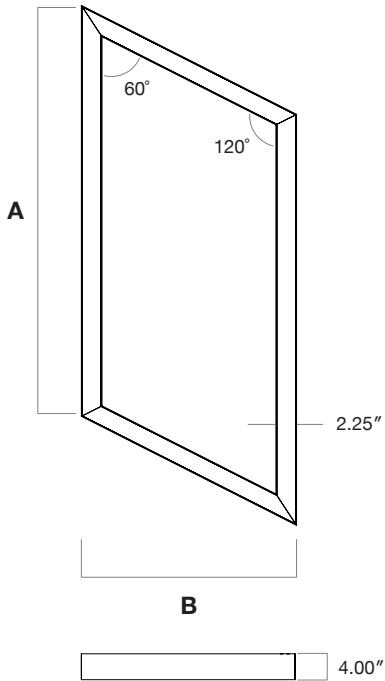

Standard
Frosted Flat

Frosted
0.25" Regressed

Lens Options - Indirect Distribution

Standard
Frosted

Batwing

Dimensions

Model	A	B
4FT x 2FT	51.1"	23.5"
6FT x 3FT	75.1"	33.9"
8FT x 4FT	99.1"	44.3"

Note:

- 4FT x 2FT - 1 Piece
- 6FT x 3FT - 1 Piece
- 8FT x 4FT - 2 Pieces

Mounting

Model	A	B
4FT x 2FT	4.85"	24.5"
6FT x 3FT	72.5"	36.5"
8FT x 4FT	86.5"	48.5"

● Aircraft Cable Mounting Locations (4)

Finish Options