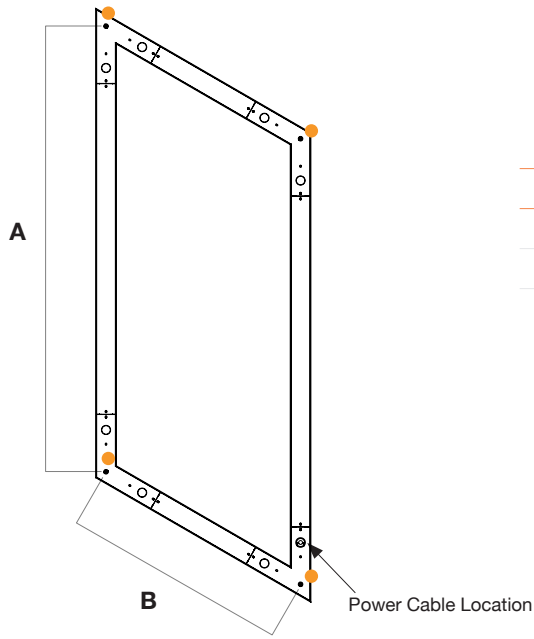

Mounting

Model	A	B
4FT x 2FT	4.85"	24.5"
6FT x 3FT	72.5"	36.5"
8FT x 4FT	86.5"	48.5"

● Aircraft Cable Mounting Locations (4)