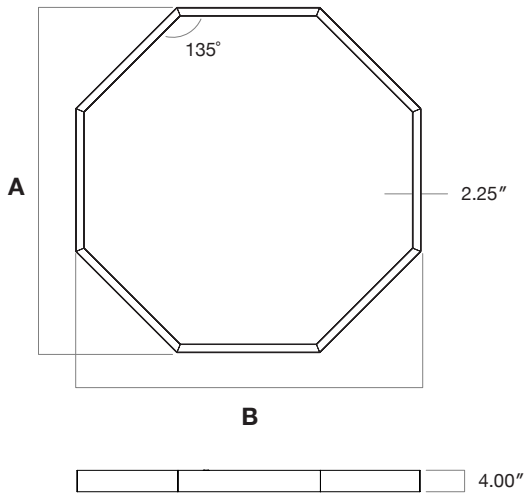

Standard
Frosted Flat

Frosted
0.25" Regressed

Lens Options - Indirect Distribution

Standard
Frosted

Batwing

Dimensions

Model	A	B
8 x 2FT	61.4"	61.4"
8 x 3FT	90.4"	90.4"
8 x 4FT	119.3"	119.3"

Note:

- 8 x 2FT - 1 Piece
- 8 x 3FT - 2 Pieces
- 8 x 4FT - 4 Pieces

Mounting

Model	A
8 x 2FT	24.5"
8 x 3FT	36.5"
8 x 4FT	48.5"

Finish Options

Standard RAL Finishes

Signal White
RAL 9003

Telegrey 2
RAL 7046

Signal Black
RAL 9004