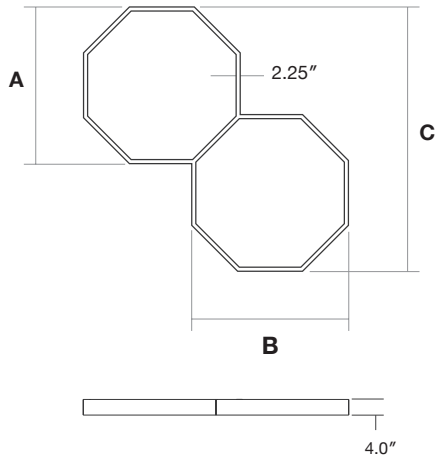

Linear Combinations

Line

Line-2

Line-3

Line-4

Octagon Dimensions

Hexagon Size	A	B
Octa: 4Ft	119.3"	119.3"
Octa: 6 Ft	177.3"	177.3"
Octa: 8 Ft	235.2"	235.2"

Line Dimensions

Octagon Size	L-2	L-3	L-4
Hex: 4Ft	236.4"	353.5"	470.6"
Hex: 6 Ft	352.3"	527.3"	702.4"
Hex: 8 Ft	468.2"	701.2"	934.1"

Note: Custom combinations (lengths) available

Wave-Line

Wave Line-2

Wave Line-3

Wave Line-4

Wave Line-5

Octagon (2 units) Dimensions

Hexagon Size	A	B	C
Hex: 4Ft	119.3"	119.3"	202.1"
Hex: 6Ft	177.3"	177.3"	301.1"
Hex: 8Ft	235.2"	235.2"	400"

Wave-Line Dimensions

Octagon Size	WL-2	WL-3	WL-4	WL-5
Hex: 4Ft	202.1"	284.9"	367.7"	450.5"
Hex: 6Ft	301.1"	424.8"	548.6"	672.3"
Hex: 8Ft	400"	564.7"	729.4"	894.2"