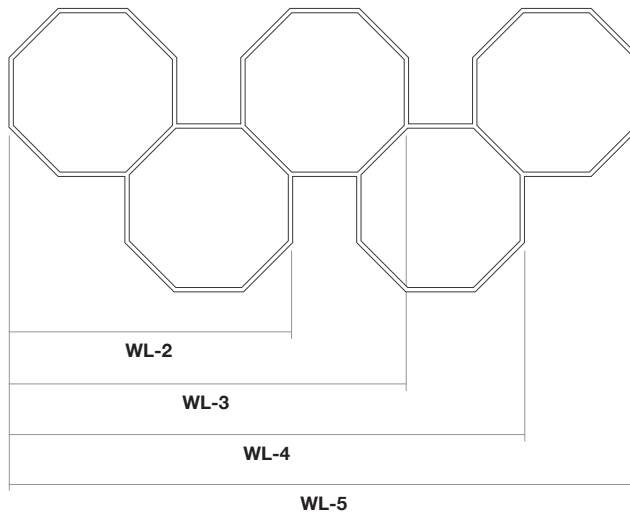

Linear Combinations

Line

Line-2

Line-3

Line-4

Octagon Dimensions

Hexagon Size	A	B
Octa: 4Ft	119.3"	119.3"
Octa: 6 Ft	177.3"	177.3"
Octa: 8 Ft	235.2"	235.2"

Line Dimensions

Octagon Size	L-2	L-3	L-4
Hex: 4Ft	236.4"	353.5"	470.6"
Hex: 6 Ft	352.3"	527.3"	702.4"
Hex: 8 Ft	468.2"	701.2"	934.1"

Note: Custom combinations (lengths) available

Wave-Line

Wave Line-2

Wave Line-3

Wave Line-4

Wave Line-5

Octagon (2 units) Dimensions

Hexagon Size	A	B	C
Hex: 4Ft	119.3"	119.3"	202.1"
Hex: 6Ft	177.3"	177.3"	301.1"
Hex: 8Ft	235.2"	235.2"	400"

Wave-Line Dimensions

Octagon Size	WL-2	WL-3	WL-4	WL-5
Hex: 4Ft	202.1"	284.9"	367.7"	450.5"
Hex: 6Ft	301.1"	424.8"	548.6"	672.3"
Hex: 8Ft	400"	564.7"	729.4"	894.2"