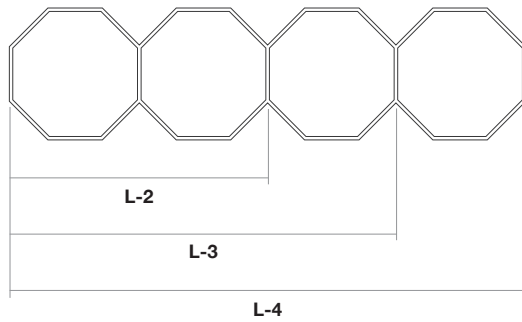

Lens Options

Direct Distribution

Standard
Frosted Flat

Frosted
0.25" Regressed

Lens Options

Indirect Distribution

Standard
Frosted

Batwing

Linear Combinations

Line

Line-2

Line-3

Line-4

Octagon Dimensions

Hexagon Size	A	B
Octa: 4Ft	119.3"	119.3"
Octa: 6 Ft	177.3"	177.3"
Octa: 8 Ft	235.2"	235.2"

Line Dimensions

Octagon Size	L-2	L-3	L-4
Hex: 4Ft	236.4"	353.5"	470.6"
Hex: 6 Ft	352.3"	527.3"	702.4"
Hex: 8 Ft	468.2"	701.2"	934.1"

Note: Custom combinations (lengths) available

Wave-Line

Wave Line-2

Wave Line-3

Wave Line-4

Wave Line-5

Octagon (2 units) Dimensions

Hexagon Size	A	B	C
Hex: 4Ft	119.3"	119.3"	202.1"
Hex: 6Ft	177.3"	177.3"	301.1"
Hex: 8Ft	235.2"	235.2"	400"

Wave-Line Dimensions

Octagon Size	WL-2	WL-3	WL-4	WL-5
Hex: 4Ft	202.1"	284.9"	367.7"	450.5"
Hex: 6Ft	301.1"	424.8"	548.6"	672.3"
Hex: 8Ft	400"	564.7"	729.4"	894.2"