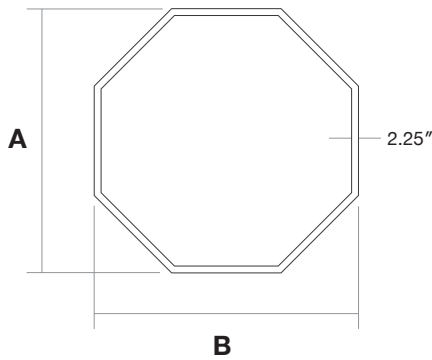

Lens Options

Direct Distribution

Standard
Frosted Flat

Frosted
0.25" Regressed

Lens Options

Indirect Distribution

Standard
Frosted

Batwing

Linear Combinations

Line

Line-2

Line-3

Line-4

Octagon Dimensions

Hexagon Size	A	B
Octa: 4Ft	119.3"	119.3"
Octa: 6 Ft	177.3"	177.3"
Octa: 8 Ft	235.2"	235.2"

Line Dimensions

Octagon Size	L-2	L-3	L-4
Hex: 4Ft	236.4"	353.5"	470.6"
Hex: 6 Ft	352.3"	527.3"	702.4"
Hex: 8 Ft	468.2"	701.2"	934.1"

Note: Custom combinations (lengths) available

Wave-Line

Wave Line-2

Wave Line-3

Wave Line-4

Wave Line-5

Octagon (2 units) Dimensions

Hexagon Size	A	B	C
Hex: 4Ft	119.3"	119.3"	202.1"
Hex: 6Ft	177.3"	177.3"	301.1"
Hex: 8Ft	235.2"	235.2"	400"

Wave-Line Dimensions

Octagon Size	WL-2	WL-3	WL-4	WL-5
Hex: 4Ft	202.1"	284.9"	367.7"	450.5"
Hex: 6Ft	301.1"	424.8"	548.6"	672.3"
Hex: 8Ft	400"	564.7"	729.4"	894.2"