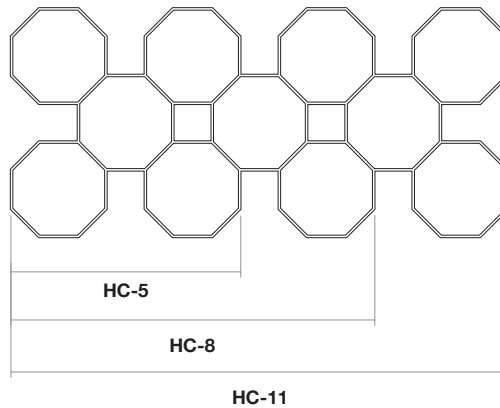

Batwing

Honeycomb Combinations

Honeycomb 1

Honeycomb 4

Honeycomb 7

Honeycomb 10

Honeycomb 4 - Dimensions

Octagon Size	A	B	C
Hex: 4 Ft	119.3"	119.3"	284.9"
Hex: 6 Ft	177.3"	177.3"	424.8"
Hex: 8 Ft	235.2"	235.2"	564.7"

Honeycomb-1 Combinations - Dimensions

Octagon Size	HC-4	HC-7	HC-10
Octa: 4 Ft	284.9"	450.5"	615.7"
Octa: 6 Ft	424.8"	672.3"	919.9"
Octa: 8 Ft	564.7"	894.2"	1223.6"

Note: Custom combinations (lengths) available

Honeycomb 2

Honeycomb 5

Honeycomb 8

Honeycomb 11

Honeycomb 4 - Dimensions

Octagon Size	A	B	C
Hex: 4 Ft	119.3"	119.3"	284.9"
Hex: 6 Ft	177.3"	177.3"	424.8"
Hex: 8 Ft	235.2"	235.2"	564.7"

Honeycomb-2 Combinations - Dimensions

Honeycomb 16

Honeycomb 4 - Dimensions

Octagon Size	A	B	C
Hex: 4 Ft	119.3"	119.3"	236.4"
Hex: 6 Ft	177.3"	177.3"	424.8"
Hex: 8 Ft	235.2"	235.2"	564.7"

HC-4

HC-9

HC-16

Honeycomb-3 Combinations - Dimensions

Hexagon Size	HC-4	HC-9	HC-16	C-4	C-9	C-16
Hex: 4 Ft	236.4"	353.5"	470.6"	236.4"	353.5"	470.6"
Hex: 6 Ft	352.3"	527.3"	702.4"	352.3"	527.3"	702.4"
Hex: 8 Ft	468.2"	701.2"	934.1"	468.2"	701.2"	934.1"