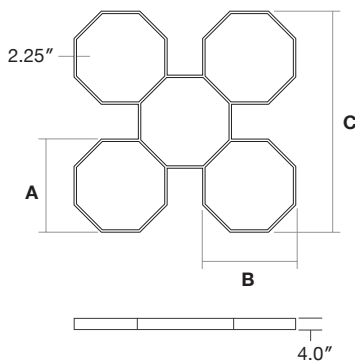

Batwing

Honeycomb Combinations

Honeycomb 1

Honeycomb 4

Honeycomb 7

Honeycomb 10

Honeycomb 4 - Dimensions

Octagon Size	A	B	C
Hex: 4 Ft	119.3"	119.3"	284.9"
Hex: 6 Ft	177.3"	177.3"	424.8"
Hex: 8 Ft	235.2"	235.2"	564.7"

Honeycomb-1 Combinations - Dimensions

Octagon Size	HC-4	HC-7	HC-10
Octa: 4 Ft	284.9"	450.5"	615.7"
Octa: 6 Ft	424.8"	672.3"	919.9"
Octa: 8 Ft	564.7"	894.2"	1223.6"

Note: Custom combinations (lengths) available

Honeycomb 2

Honeycomb 5

Honeycomb 8

Honeycomb 11

Honeycomb 4 - Dimensions

Octagon Size	A	B	C
Hex: 4 Ft	119.3"	119.3"	284.9"
Hex: 6 Ft	177.3"	177.3"	424.8"
Hex: 8 Ft	235.2"	235.2"	564.7"

Honeycomb-2 Combinations - Dimensions

Honeycomb 16

Honeycomb 4 - Dimensions

Octagon Size	A	B	C
Hex: 4 Ft	119.3"	119.3"	236.4"
Hex: 6 Ft	177.3"	177.3"	424.8"
Hex: 8 Ft	235.2"	235.2"	564.7"

HC-4

HC-9

HC-16

Honeycomb-3 Combinations - Dimensions

Hexagon Size	HC-4	HC-9	HC-16	C-4	C-9	C-16
Hex: 4 Ft	236.4"	353.5"	470.6"	236.4"	353.5"	470.6"
Hex: 6 Ft	352.3"	527.3"	702.4"	352.3"	527.3"	702.4"
Hex: 8 Ft	468.2"	701.2"	934.1"	468.2"	701.2"	934.1"