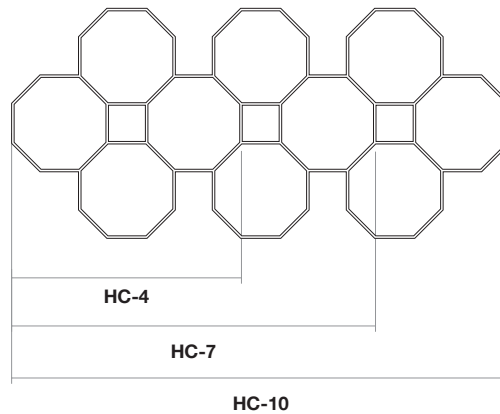

Batwing

Honeycomb Combinations

Honeycomb 1

Honeycomb 4

Honeycomb 7

Honeycomb 10

Honeycomb 4 - Dimensions

Octagon Size	A	B	C
Hex: 4 Ft	119.3"	119.3"	284.9"
Hex: 6 Ft	177.3"	177.3"	424.8"
Hex: 8 Ft	235.2"	235.2"	564.7"

Honeycomb-1 Combinations - Dimensions

Octagon Size	HC-4	HC-7	HC-10
Octa: 4 Ft	284.9"	450.5"	615.7"
Octa: 6 Ft	424.8"	672.3"	919.9"
Octa: 8 Ft	564.7"	894.2"	1223.6"

Note: Custom combinations (lengths) available

Honeycomb 2

Honeycomb 5

Honeycomb 8

Honeycomb 11

Honeycomb 4 - Dimensions

Octagon Size	A	B	C
Hex: 4 Ft	119.3"	119.3"	284.9"
Hex: 6 Ft	177.3"	177.3"	424.8"
Hex: 8 Ft	235.2"	235.2"	564.7"

Honeycomb-2 Combinations - Dimensions

Honeycomb 16

Honeycomb 4 - Dimensions

Octagon Size	A	B	C
Hex: 4 Ft	119.3"	119.3"	236.4"
Hex: 6 Ft	177.3"	177.3"	424.8"
Hex: 8 Ft	235.2"	235.2"	564.7"

HC-4

HC-9

HC-16

Honeycomb-3 Combinations - Dimensions

Hexagon Size	HC-4	HC-9	HC-16	C-4	C-9	C-16
Hex: 4 Ft	236.4"	353.5"	470.6"	236.4"	353.5"	470.6"
Hex: 6 Ft	352.3"	527.3"	702.4"	352.3"	527.3"	702.4"
Hex: 8 Ft	468.2"	701.2"	934.1"	468.2"	701.2"	934.1"