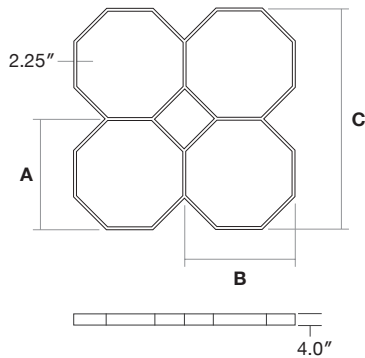

Honeycomb-1 Combinations - Dimensions

Octagon Size	HC-4	HC-7	HC-10
Octa: 4 Ft	284.9"	450.5"	615.7"
Octa: 6 Ft	424.8"	672.3"	919.9"
Octa: 8 Ft	564.7"	894.2"	1223.6"

Note: Custom combinations (lengths) available

Honeycomb 2

Honeycomb 5

Honeycomb 8

Honeycomb 11

Honeycomb 4 - Dimensions

Octagon Size	A	B	C
Hex: 4 Ft	119.3"	119.3"	284.9"
Hex: 6 Ft	177.3"	177.3"	424.8"
Hex: 8 Ft	235.2"	235.2"	564.7"

Honeycomb-2 Combinations - Dimensions

Octagon Size	HC-5	HC-8	HC-11
Octa: 4 Ft	284.9"	450.5"	615.7"
Octa: 6 Ft	424.8"	672.3"	919.9"
Octa: 8 Ft	564.7"	894.2"	1223.6"

Note: Custom combinations (lengths) available

Honeycomb 3

Honeycomb 4

Honeycomb 9

Honeycomb 16

Honeycomb 4 - Dimensions

Octagon Size	A	B	C
Hex: 4 Ft	119.3"	119.3"	236.4"
Hex: 6 Ft	177.3"	177.3"	424.8"
Hex: 8 Ft	235.2"	235.2"	564.7"

HC-4

HC-9

HC-16

Honeycomb-3 Combinations - Dimensions

Hexagon Size	HC-4	HC-9	HC-16	C-4	C-9	C-16
Hex: 4 Ft	236.4"	353.5"	470.6"	236.4"	353.5"	470.6"
Hex: 6 Ft	352.3"	527.3"	702.4"	352.3"	527.3"	702.4"
Hex: 8 Ft	468.2"	701.2"	934.1"	468.2"	701.2"	934.1"