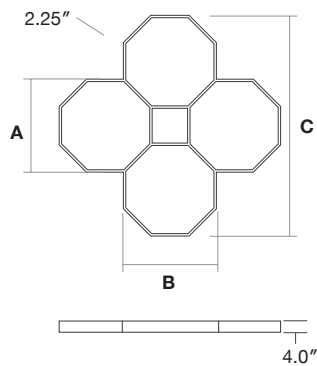

Batwing

Honeycomb Combinations

Honeycomb 1

Honeycomb 4

Honeycomb 7

Honeycomb 10

Honeycomb 4 - Dimensions

Octagon Size	A	B	C
Hex: 4 Ft	119.3"	119.3"	284.9"
Hex: 6 Ft	177.3"	177.3"	424.8"
Hex: 8 Ft	235.2"	235.2"	564.7"

Honeycomb-1 Combinations - Dimensions

Octagon Size	HC-4	HC-7	HC-10
Octa: 4 Ft	284.9"	450.5"	615.7"
Octa: 6 Ft	424.8"	672.3"	919.9"
Octa: 8 Ft	564.7"	894.2"	1223.6"

Note: Custom combinations (lengths) available

Honeycomb 2

Honeycomb 5

Honeycomb 8

Honeycomb 11

Honeycomb 4 - Dimensions

Octagon Size	A	B	C
Hex: 4 Ft	119.3"	119.3"	284.9"
Hex: 6 Ft	177.3"	177.3"	424.8"
Hex: 8 Ft	235.2"	235.2"	564.7"

Honeycomb-2 Combinations - Dimensions

Honeycomb 16

Honeycomb 4 - Dimensions

Octagon Size	A	B	C
Hex: 4 Ft	119.3"	119.3"	236.4"
Hex: 6 Ft	177.3"	177.3"	424.8"
Hex: 8 Ft	235.2"	235.2"	564.7"

HC-4

HC-9

HC-16

Honeycomb-3 Combinations - Dimensions

Hexagon Size	HC-4	HC-9	HC-16	C-4	C-9	C-16
Hex: 4 Ft	236.4"	353.5"	470.6"	236.4"	353.5"	470.6"
Hex: 6 Ft	352.3"	527.3"	702.4"	352.3"	527.3"	702.4"
Hex: 8 Ft	468.2"	701.2"	934.1"	468.2"	701.2"	934.1"