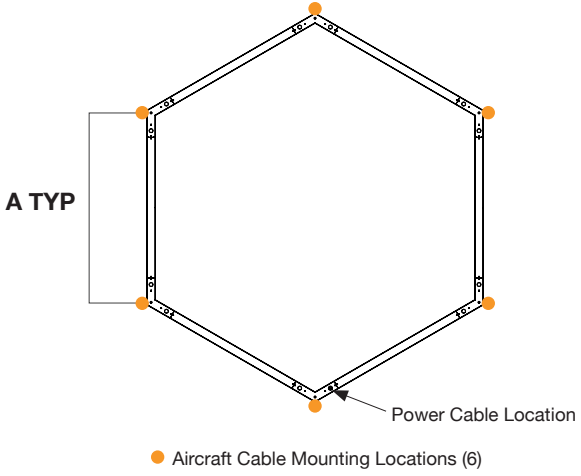

Mounting

Model	A
6 x 2FT	24.5"
6 x 3FT	36.5"
6 x 4FT	48.5"