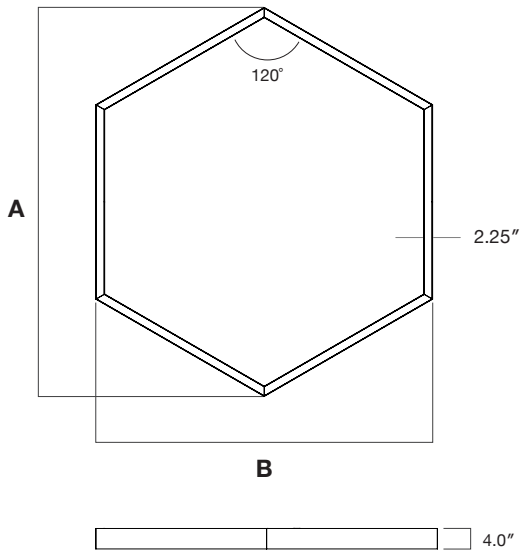

Lens Options - Indirect Distribution

Standard
Frosted Flat

Frosted
0.25" Regressed

Standard
Frosted

Batwing

Dimensions

Model	A	B
6 x 2FT	51.6"	44.7"
6 x 3FT	75.6"	65.5"
6 x 4FT	99.6"	86.3"

Note:

- 6 x 2FT - 1 Piece
- 6 x 3FT - 1 Piece
- 6 x 4FT - 2 Pieces

Mounting

Model	A
6 x 2FT	24.5"
6 x 3FT	36.5"
6 x 4FT	48.5"

Finish Options

Standard RAL Finishes

Signal White
RAL 9003

Telegrey 2
RAL 7046

Signal Black
RAL 9004