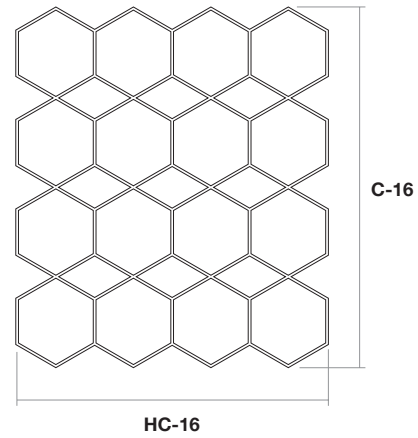

Honeycomb-2 Combinations - Dimensions

Hexagon Size	A-2	A-3	HC-2	HC-3	HC-4	HC-5	HC-2a	HC-3a	HC-4a	HC-5a
Hex: 4 Ft	170.3"	254.3"	172.35"	245.1"	317.85"	390.6"	170.3"	254.3"	296.3"	338.3"
Hex: 6 Ft	253.4"	379.0"	265.35"	365.1"	473.85"	582.6"	253.4"	316.2"	316.2"	441.8"
Hex: 8 Ft	336.6"	503.7"	340.35"	485.1"	629.85"	774.6"	336.6"	420.1"	587.25"	670.8"

Note: Custom combinations (lengths) available

Honeycomb 3

Honeycomb 4

Honeycomb 9

Honeycomb 16

Honeycomb 3 - Dimensions

Hexagon Size	A	B	C
Hex: 4 Ft	99.6"	86.3"	196.6"
Hex: 6 Ft	147.6"	127.8"	292.6"
Hex: 8 Ft	195.6"	169.4"	388.6"

HC-4

HC-9

HC-16

Honeycomb-3 Combinations - Dimensions

Hexagon Size	HC-4	HC-9	HC-16	C-4	C-9	C-16
Hex: 4 Ft	170.3"	254.3"	338.3"	196.6"	293.6"	390.6"
Hex: 6 Ft	253.4"	379.0"	504.6"	292.6"	437.6"	582.6.6"
Hex: 8 Ft	336.6"	503.7"	670.8"	388.6"	581.6"	774.6"

Note: Custom combinations (lengths) available

Honeycomb 4

Honeycomb 4

Honeycomb 9

Honeycomb 16

Honeycomb 4 - Dimensions

Hexagon Size	A	B	C
Hex: 4 Ft	86.3"	99.6"	170.3"
Hex: 6 Ft	127.8"	147.6"	253.4"
Hex: 8 Ft	169.4"	195.6"	336.6"