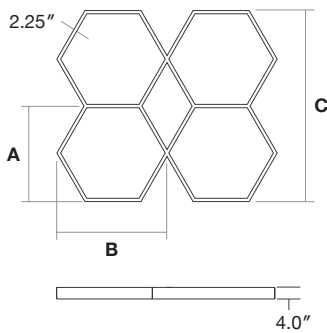

Note: Custom combinations (lengths) available

Honeycomb 3

Honeycomb 4

Honeycomb 9

Honeycomb 16

Honeycomb 3 - Dimensions

Hexagon Size	A	B	C
Hex: 4 Ft	99.6"	86.3"	196.6"
Hex: 6 Ft	147.6"	127.8"	292.6"
Hex: 8 Ft	195.6"	169.4"	388.6"

HC-4

HC-9

HC-16

Honeycomb-3 Combinations - Dimensions

Hexagon Size	HC-4	HC-9	HC-16	C-4	C-9	C-16
Hex: 4 Ft	170.3"	254.3"	338.3"	196.6"	293.6"	390.6"
Hex: 6 Ft	253.4"	379.0"	504.6"	292.6"	437.6"	582.6.6"
Hex: 8 Ft	336.6"	503.7"	670.8"	388.6"	581.6"	774.6"

Note: Custom combinations (lengths) available

Honeycomb 4

Honeycomb 4

Honeycomb 9

Honeycomb 16

Honeycomb 4 - Dimensions

Hexagon Size	A	B	C
Hex: 4 Ft	86.3"	99.6"	170.3"
Hex: 6 Ft	127.8"	147.6"	253.4"
Hex: 8 Ft	169.4"	195.6"	336.6"

Honeycomb-4 Combinations - Dimensions

Hexagon Size	HC-4	HC-9	HC-16	C-4	C-9	C-16
Hex: 4 Ft	196.6"	293.6"	390.6"	170.3"	254.3"	338.3"
Hex: 6 Ft	292.6"	437.6"	582.6"	253.4"	379.0"	504.6"
Hex: 8 Ft	388.6"	581.6"	774.6"	336.6"	503.7"	670.8"