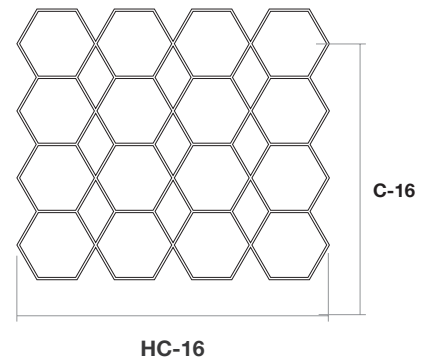

Note: Custom combinations (lengths) available

Honeycomb 3

Honeycomb 4

Honeycomb 9

Honeycomb 16

Honeycomb 3 - Dimensions

Hexagon Size	A	B	C
Hex: 4 Ft	99.6"	86.3"	196.6"
Hex: 6 Ft	147.6"	127.8"	292.6"
Hex: 8 Ft	195.6"	169.4"	388.6"

HC-4

HC-9

HC-16

Honeycomb-3 Combinations - Dimensions

Hexagon Size	HC-4	HC-9	HC-16	C-4	C-9	C-16
Hex: 4 Ft	170.3"	254.3"	338.3"	196.6"	293.6"	390.6"
Hex: 6 Ft	253.4"	379.0"	504.6"	292.6"	437.6"	582.6.6"
Hex: 8 Ft	336.6"	503.7"	670.8"	388.6"	581.6"	774.6"

Note: Custom combinations (lengths) available

Honeycomb 4

Honeycomb 4

Honeycomb 9

Honeycomb 16

Honeycomb 4 - Dimensions

Hexagon Size	A	B	C
Hex: 4 Ft	86.3"	99.6"	170.3"
Hex: 6 Ft	127.8"	147.6"	253.4"
Hex: 8 Ft	169.4"	195.6"	336.6"

Honeycomb-4 Combinations - Dimensions

Hexagon Size	HC-4	HC-9	HC-16	C-4	C-9	C-16
Hex: 4 Ft	196.6"	293.6"	390.6"	170.3"	254.3"	338.3"
Hex: 6 Ft	292.6"	437.6"	582.6"	253.4"	379.0"	504.6"
Hex: 8 Ft	388.6"	581.6"	774.6"	336.6"	503.7"	670.8"