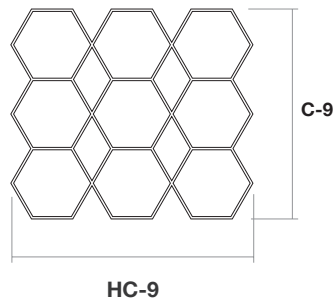

Note: Custom combinations (lengths) available

Honeycomb 3

Honeycomb 4

Honeycomb 9

Honeycomb 16

Honeycomb 3 - Dimensions

Hexagon Size	A	B	C
Hex: 4 Ft	99.6"	86.3"	196.6"
Hex: 6 Ft	147.6"	127.8"	292.6"
Hex: 8 Ft	195.6"	169.4"	388.6"

HC-4

HC-9

HC-16

Honeycomb-3 Combinations - Dimensions

Hexagon Size	HC-4	HC-9	HC-16	C-4	C-9	C-16
Hex: 4 Ft	170.3"	254.3"	338.3"	196.6"	293.6"	390.6"
Hex: 6 Ft	253.4"	379.0"	504.6"	292.6"	437.6"	582.6.6"
Hex: 8 Ft	336.6"	503.7"	670.8"	388.6"	581.6"	774.6"

Note: Custom combinations (lengths) available

Honeycomb 4

Honeycomb 4

Honeycomb 9

Honeycomb 16

Honeycomb 4 - Dimensions

Hexagon Size	A	B	C
Hex: 4 Ft	86.3"	99.6"	170.3"
Hex: 6 Ft	127.8"	147.6"	253.4"
Hex: 8 Ft	169.4"	195.6"	336.6"

Honeycomb-4 Combinations - Dimensions

Hexagon Size	HC-4	HC-9	HC-16	C-4	C-9	C-16
Hex: 4 Ft	196.6"	293.6"	390.6"	170.3"	254.3"	338.3"
Hex: 6 Ft	292.6"	437.6"	582.6"	253.4"	379.0"	504.6"
Hex: 8 Ft	388.6"	581.6"	774.6"	336.6"	503.7"	670.8"