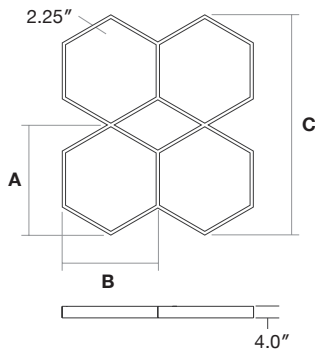

Honeycomb-2 Combinations - Dimensions

Hexagon Size	A-2	A-3	HC-2	HC-3	HC-4	HC-5	HC-2a	HC-3a	HC-4a	HC-5a
Hex: 4 Ft	170.3"	254.3"	172.35"	245.1"	317.85"	390.6"	170.3"	254.3"	296.3"	338.3"
Hex: 6 Ft	253.4"	379.0"	265.35"	365.1"	473.85"	582.6"	253.4"	316.2"	316.2"	441.8"
Hex: 8 Ft	336.6"	503.7"	340.35"	485.1"	629.85"	774.6"	336.6"	420.1"	587.25"	670.8"

Note: Custom combinations (lengths) available

Honeycomb 3

Honeycomb 4

Honeycomb 9

Honeycomb 16

Honeycomb 3 - Dimensions

Hexagon Size	A	B	C
Hex: 4 Ft	99.6"	86.3"	196.6"
Hex: 6 Ft	147.6"	127.8"	292.6"
Hex: 8 Ft	195.6"	169.4"	388.6"

HC-4

HC-9

HC-16

Honeycomb-3 Combinations - Dimensions

Hexagon Size	HC-4	HC-9	HC-16	C-4	C-9	C-16
Hex: 4 Ft	170.3"	254.3"	338.3"	196.6"	293.6"	390.6"
Hex: 6 Ft	253.4"	379.0"	504.6"	292.6"	437.6"	582.6.6"
Hex: 8 Ft	336.6"	503.7"	670.8"	388.6"	581.6"	774.6"

Note: Custom combinations (lengths) available

Honeycomb 4

Honeycomb 4

Honeycomb 9

Honeycomb 16

Honeycomb 4 - Dimensions

Hexagon Size	A	B	C
Hex: 4 Ft	86.3"	99.6"	170.3"
Hex: 6 Ft	127.8"	147.6"	253.4"
Hex: 8 Ft	169.4"	195.6"	336.6"