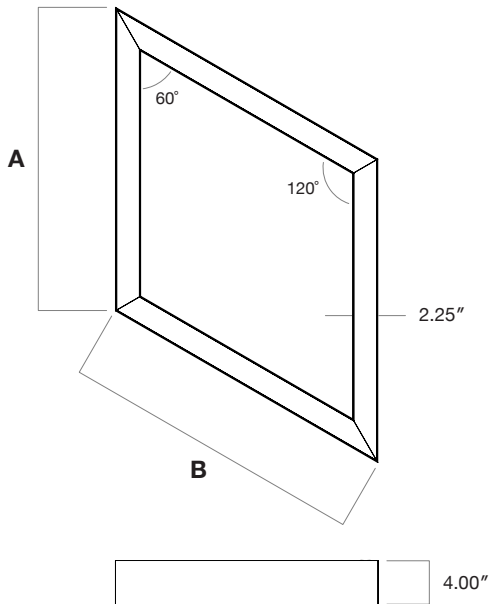

Standard
Frosted Flat

Frosted
0.25" Regressed

Lens Options - Indirect Distribution

Standard
Frosted

Batwing

Dimensions

Model	A	B
2FT x 2FT	27.1"	27.1"
3FT x 3FT	39.1"	39.1"
4FT x 4FT	51.1"	51.1"

Mounting