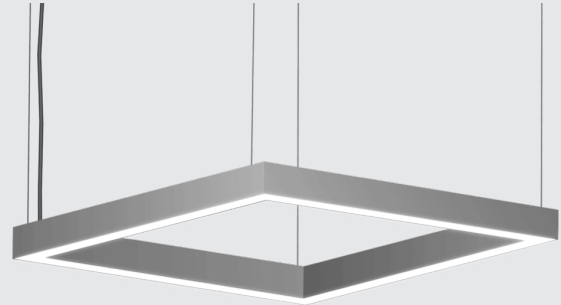

Fixture: _____ QTY: _____ Project : _____

Thinline Diamond

Suspended Direct | Direct/Indirect

Architectural luminaire. Diamond shaped design. Pendant mounting. Direct and direct-indirect distribution options. 3 standards sizes. Additional sizes available. 2.25" wide. Multiple finishes available. Dry and damp rated.

cULus Listed

Designed and manufactured in North America
5 Year Warranty

Performance

4000K - 120 Lm/W | 3500K - 116 Lm/W | 3000K - 112 Lm/W

Ordering Options

Sample Configuration: DTL DMND - 2FT x 2FT - D 500 - I 500 - 90 - 4K - U - FR - FR - WH - AC - DIMOFF - N - 2 - N - 5 WIRE - CL - 6 - WH

Model	Size	Direct Lm/ft	Indirect Lm/ft	CRI	Color Temp	Voltage	Direct Lens
DTL DMND	2FT x 2FT	D 250	I 250	80	27K 2700K	U 120/277V	FR Frosted Flat
	3FT x 3FT	D 500	I 500	90	3K 3000K	H 347V	FRREG Frosted Regressed
	4FT x 4FT	D 750	I 750		35K 3500K		
	- Custom Sizes Available - Please Consult Factory	D 1000	I 1000		4K 4000K		
		D _____	I _____		5K 5000K		
		(custom up to 1200)	(custom up to 1200)				