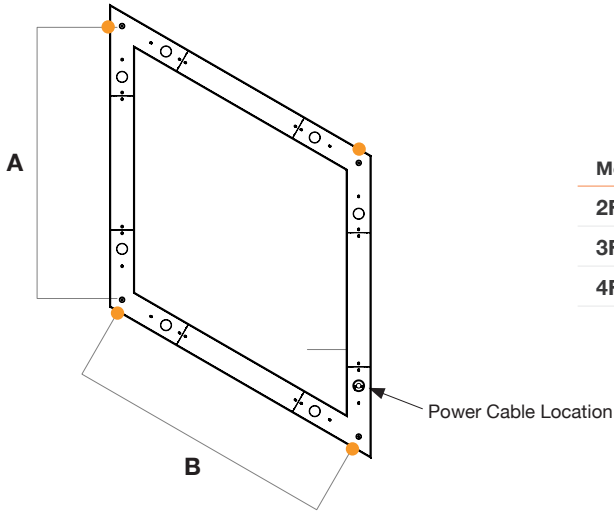

Standard
Frosted Flat

Frosted
0.25" Regressed

Lens Options - Indirect Distribution

Standard
Frosted

Batwing

Dimensions

Model	A	B
2FT x 2FT	27.1"	27.1"
3FT x 3FT	39.1"	39.1"
4FT x 4FT	51.1"	51.1"

Mounting