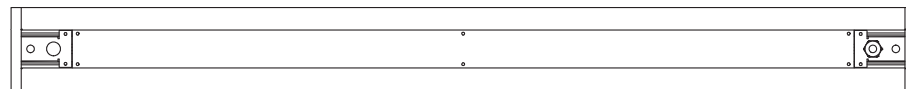

4': 48", 6': 72"