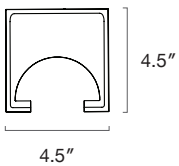

Output Performance

Distribution	Watts/Ft	Delivered Lumens
	2.5	187.5
	3.5	262.5
Direct/Indirect	5	375
	7.5	562.5
	10	750

Lens Options - Direct Distribution

Standard
Frosted

Lens Options - Indirect Distribution

Standard
Frosted

Dimensions

4': 48", 6': 72"

Finish Options

Standard RAL Finishes

Signal White
RAL 9003

Telegrey 2
RAL 7046

Signal Black
RAL 9004