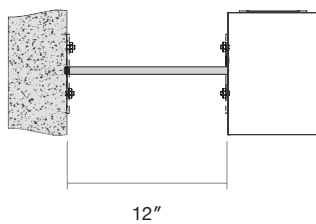

Lens Options - Direct Distribution

Frosted Flat

Lens Options - Indirect Distribution

Standard
Frosted

Asymmetric

Batwing

Spot Beam

20° Spot Beam

30° Medium Beam

50° Wide Beam

Dimensions

Spot Light Locations
6' - 8' Models

Mounting

Wall Mount Bracket

This is the central position of the wall mount bracket.
It can be adjusted Left/Right by 1.4". Secure light fixture using #8-32 screws (2x).

Mounting Locations

Model	Mounting Reference	Mounting Bracket (QTY)
DTL 2	Centerline	1
DTL 3		1
DTL 4	8" From Fixture Ends	2
DTL 5		2
DTL 6		2
DTL 7	Centerline & 8" From Fixture Ends	3
DTL 8		3

12" Extended Arm