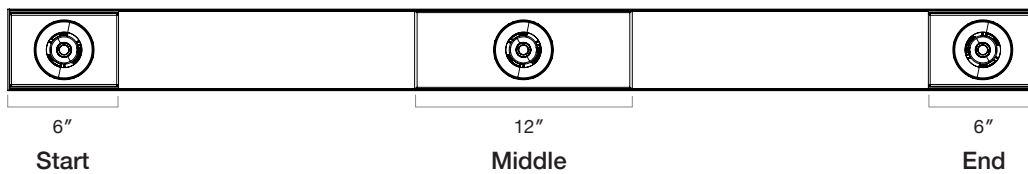

30° Medium Beam

50° Wide Beam

Dimensions

Spot Light Locations
6' - 8' Models

Mounting

Wall Mount Bracket

This is the central position of the wall mount bracket.
It can be adjusted Left/Right by 1.4". Secure light fixture using #8-32 screws (2x).