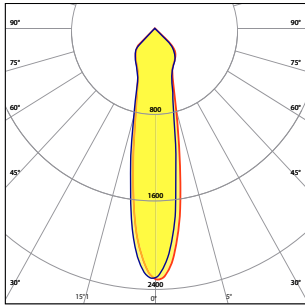

Model	Lengths (Ft)	Watts (Spot)	Spots (Position)	Direct Lm/ft	Indirect Lm/ft	CRI	Color Temp
DTL SPL WMD	2' - 8'	10W	SE Start, End	D 250	I 250	80	27K 2700K
DTL SPL SWMDI	(1' increments)	15W	SME Star, Middle, End	D 500	I 500	90	3K 3000K
				D 750	I 750		35K 3500K
				D 1000	I 1000		4K 4000K
				D _____ (custom up to 1200)	I _____ (custom up to 1200)		5K 5000K

Output Performance - Spotlight

Model	Watts	CCT	CRI	Lm/W	Delivered Lumens
DEL SPL 10	11.4	2700K	80	151	1,732
	11.4	3000K	80	161	1,840
	11.4	3500K	80	165	1,883
	11.4	4000K	80	166	1,894
	11.4	5000K	80	167	1,916
Model	Watts	CCT	CRI	Lm/W	Delivered Lumens
DEL SPL 15	16.3	2700K	80	151	2,474
	16.3	3000K	80	161	2,628
	16.3	3500K	80	165	2,690
	16.3	4000K	80	166	2,706
	16.3	5000K	80	167	2,737

Lens Options - Direct Distribution

Frosted Flat

Lens Options - Indirect Distribution

Standard
Frosted

Asymmetric

Batwing

Spot Beam

20° Spot Beam

30° Medium Beam

50° Wide Beam

Dimensions

Spot Light Locations
6' - 8' Models

Mounting

Wall Mount Bracket

This is the central position of the wall mount bracket.
It can be adjusted Left/Right by 1.4". Secure light fixture using #8-32 screws (2x).