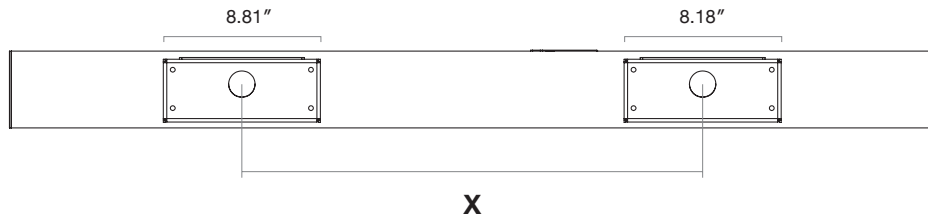

30° Medium Beam

50° Wide Beam

Dimensions

Spot Light Locations
6' - 8' Models

Mounting

Wall Mount Bracket

This is the central position of the wall mount bracket.
It can be adjusted Left/Right by 1.4". Secure light fixture using #8-32 screws (2x).