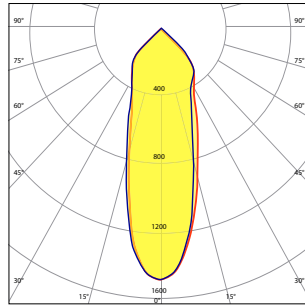

Model	Lengths (Ft)	Watts (Spot)	Spots (Position)	Direct Lm/ft	Indirect Lm/ft	CRI	Color Temp
DTL SPL WMD	2' - 8'	10W	SE Start, End	D 250	I 250	80	27K 2700K
DTL SPL SWMDI	(1' increments)	15W	SME Star, Middle, End	D 500	I 500	90	3K 3000K
				D 750	I 750		35K 3500K
				D 1000	I 1000		4K 4000K
				D _____ (custom up to 1200)	I _____ (custom up to 1200)		5K 5000K

Output Performance - Spotlight

Model	Watts	CCT	CRI	Lm/W	Delivered Lumens
DEL SPL 10	11.4	2700K	80	151	1,732
	11.4	3000K	80	161	1,840
	11.4	3500K	80	165	1,883
	11.4	4000K	80	166	1,894
	11.4	5000K	80	167	1,916
Model	Watts	CCT	CRI	Lm/W	Delivered Lumens
DEL SPL 15	16.3	2700K	80	151	2,474
	16.3	3000K	80	161	2,628
	16.3	3500K	80	165	2,690
	16.3	4000K	80	166	2,706
	16.3	5000K	80	167	2,737

Lens Options - Direct Distribution

Frosted Flat

Lens Options - Indirect Distribution

Standard
Frosted

Asymmetric

Batwing

Spot Beam

20° Spot Beam

30° Medium Beam

50° Wide Beam

Dimensions

Spot Light Locations
6' - 8' Models

Mounting

Wall Mount Bracket

This is the central position of the wall mount bracket.
It can be adjusted Left/Right by 1.4". Secure light fixture using #8-32 screws (2x).