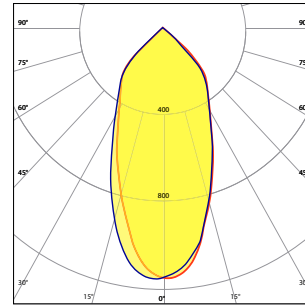

Model	Lengths (Ft)	Watts (Spot)	Spots (Position)	Direct Lm/ft	Indirect Lm/ft	CRI	Color Temp
DTL SPL WMD	2' - 8'	10W	SE Start, End	D 250	I 250	80	27K 2700K
DTL SPL SWMDI	(1' increments)	15W	SME Star, Middle, End	D 500	I 500	90	3K 3000K
				D 750	I 750		35K 3500K
				D 1000	I 1000		4K 4000K
				D _____ (custom up to 1200)	I _____ (custom up to 1200)		5K 5000K

Output Performance - Spotlight

Model	Watts	CCT	CRI	Lm/W	Delivered Lumens
DEL SPL 10	11.4	2700K	80	151	1,732
	11.4	3000K	80	161	1,840
	11.4	3500K	80	165	1,883
	11.4	4000K	80	166	1,894
	11.4	5000K	80	167	1,916
Model	Watts	CCT	CRI	Lm/W	Delivered Lumens
DEL SPL 15	16.3	2700K	80	151	2,474
	16.3	3000K	80	161	2,628
	16.3	3500K	80	165	2,690
	16.3	4000K	80	166	2,706
	16.3	5000K	80	167	2,737

Lens Options - Direct Distribution

Frosted Flat

Lens Options - Indirect Distribution

Standard
Frosted

Asymmetric

Batwing

Spot Beam

20° Spot Beam

30° Medium Beam

50° Wide Beam

Dimensions

Spot Light Locations
6' - 8' Models

Mounting

Wall Mount Bracket

This is the central position of the wall mount bracket.
It can be adjusted Left/Right by 1.4". Secure light fixture using #8-32 screws (2x).