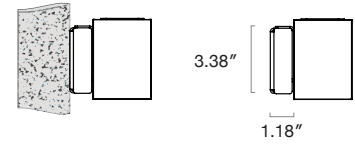

30° Medium Beam

50° Wide Beam

Dimensions

Spot Light Locations
6' - 8' Models

Mounting

Wall Mount Bracket

This is the central position of the wall mount bracket.
It can be adjusted Left/Right by 1.4". Secure light fixture using #8-32 screws (2x).