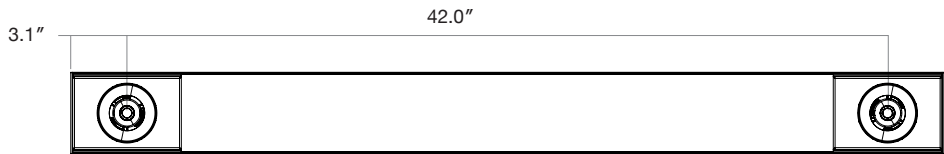

Lens Options - Direct Distribution

Frosted Flat

Lens Options - Indirect Distribution

Standard
Frosted

Asymmetric

Batwing

Spot Beam

20° Spot Beam

30° Medium Beam

50° Wide Beam

Dimensions

Spot Light Locations
6' - 8' Models

Mounting

Wall Mount Bracket

This is the central position of the wall mount bracket.
It can be adjusted Left/Right by 1.4". Secure light fixture using #8-32 screws (2x).