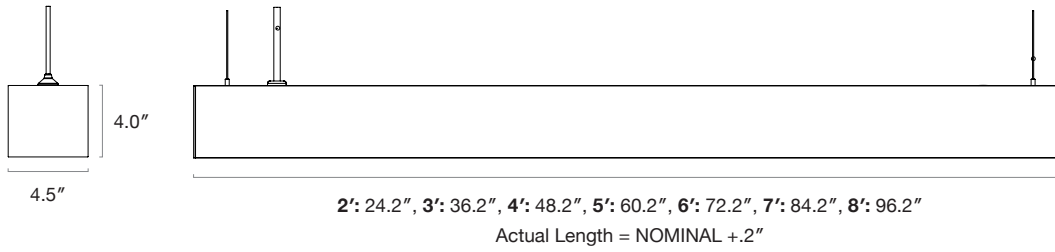

Lens Options - Direct Distribution

Frosted Flat

Lens Options - Indirect Distribution

Standard
Frosted

Asymmetric

Batwing

Spot Beam

20° Spot Beam

30° Medium Beam

50° Wide Beam

Dimensions

Spot Light Locations
6' - 8' Models

Mounting

Wall Mount Bracket

This is the central position of the wall mount bracket.
It can be adjusted Left/Right by 1.4". Secure light fixture using #8-32 screws (2x).