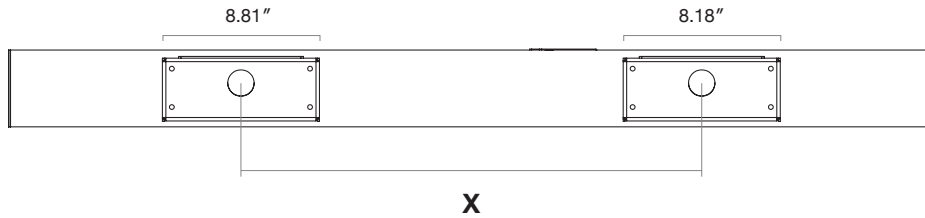

Spot Beam

20° Spot Beam

30° Medium Beam

50° Wide Beam

Dimensions

Mounting

Wall Mount Bracket

This is the central position of the wall mount bracket.
It can be adjusted Left/Right by 1.4". Secure light fixture using #8-32 screws (2x).