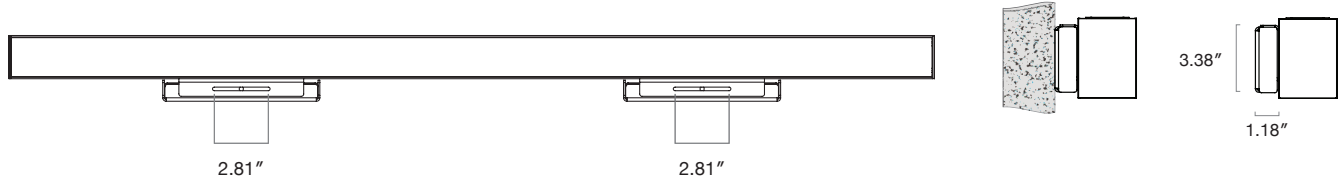

Spot Beam

20° Spot Beam

30° Medium Beam

50° Wide Beam

Dimensions

Mounting

Wall Mount Bracket

This is the central position of the wall mount bracket.
It can be adjusted Left/Right by 1.4". Secure light fixture using #8-32 screws (2x).