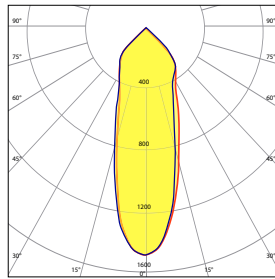

Model	Watts	Lengths - #Spots	CRI	Color Temp	Spot Reflector	Finish	Mounting
DTL MLT WM	10W	2' - 2 Spots	80	27K 2700K	N Narrow - 20°	WH White	WM Wall Mount
		3' - 3 Spots	90	3K 3000K	M Medium - 30°	BLK Black	
	15W	4' - 4 Spots		35K 3500K	W Wide - 50°	GRY Grey	<i>Optional</i> 12EX 12" Extended Arm
		5' - 5 Spots		4K 4000K		CU Custom	
		6' - 6 Spots		5K 5000K			
		7' - 7 Spots					
		8' - 8 Spots					

Output Performance

Model	Watts	CCT	CRI	Lm/W	Delivered Lumens
DEL SPL 10	11.4	2700K	80	151	1,732
	11.4	3000K	80	161	1,840
	11.4	3500K	80	165	1,883
	11.4	4000K	80	166	1,894
	11.4	5000K	80	167	1,916

Model	Watts	CCT	CRI	Lm/W	Delivered Lumens
DEL SPL 15	16.3	2700K	80	151	2,474
	16.3	3000K	80	161	2,628
	16.3	3500K	80	165	2,690
	16.3	4000K	80	166	2,706
	16.3	5000K	80	167	2,737

Spot Beam

20° Spot Beam

30° Medium Beam

50° Wide Beam

Dimensions

Mounting

Wall Mount Bracket

This is the central position of the wall mount bracket.
It can be adjusted Left/Right by 1.4". Secure light fixture using #8-32 screws (2x).