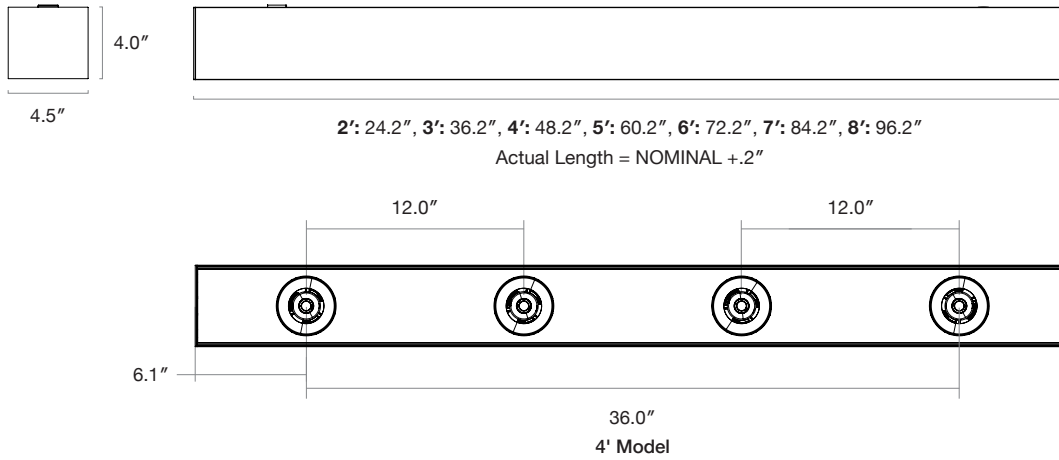

Spot Beam

20° Spot Beam

30° Medium Beam

50° Wide Beam

Dimensions

Mounting

Wall Mount Bracket

This is the central position of the wall mount bracket.
It can be adjusted Left/Right by 1.4". Secure light fixture using #8-32 screws (2x).