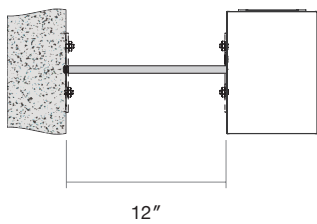

Spot Beam

20° Spot Beam

30° Medium Beam

50° Wide Beam

Dimensions

Mounting

Wall Mount Bracket

This is the central position of the wall mount bracket.
It can be adjusted Left/Right by 1.4". Secure light fixture using #8-32 screws (2x).

Mounting Locations

Model	Mounting Reference	Mounting Bracket (QTY)
DTL 2	Centerline	1
DTL 3		1
DTL 4	8" From Fixture Ends	2
DTL 5		2
DTL 6		2
DTL 7	Centerline & 8" From Fixture Ends	3
DTL 8		3

12" Extended Arm