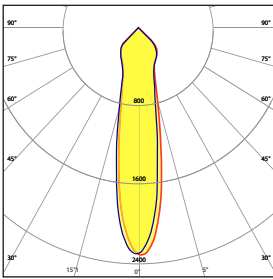

Model	Watts	Lengths - #Spots	CRI	Color Temp	Spot Reflector	Finish	Mounting
DTL MLT WM	10W	2' - 2 Spots	80	27K 2700K	N Narrow - 20°	WH White	WM Wall Mount
		3' - 3 Spots	90	3K 3000K	M Medium - 30°	BLK Black	
	15W	4' - 4 Spots		35K 3500K	W Wide - 50°	GRY Grey	<i>Optional</i> 12EX 12" Extended Arm
		5' - 5 Spots		4K 4000K		CU Custom	
		6' - 6 Spots		5K 5000K			
		7' - 7 Spots					
		8' - 8 Spots					

Output Performance

Model	Watts	CCT	CRI	Lm/W	Delivered Lumens
DEL SPL 10	11.4	2700K	80	151	1,732
	11.4	3000K	80	161	1,840
	11.4	3500K	80	165	1,883
	11.4	4000K	80	166	1,894
	11.4	5000K	80	167	1,916

Model	Watts	CCT	CRI	Lm/W	Delivered Lumens
DEL SPL 15	16.3	2700K	80	151	2,474
	16.3	3000K	80	161	2,628
	16.3	3500K	80	165	2,690
	16.3	4000K	80	166	2,706
	16.3	5000K	80	167	2,737

Spot Beam

20° Spot Beam

30° Medium Beam

50° Wide Beam

Dimensions

Mounting

Wall Mount Bracket

This is the central position of the wall mount bracket.
It can be adjusted Left/Right by 1.4". Secure light fixture using #8-32 screws (2x).