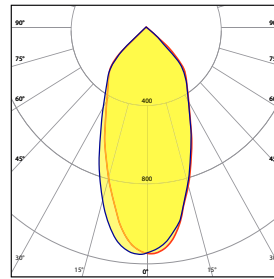

Model	Watts	Lengths - #Spots	CRI	Color Temp	Spot Reflector	Finish	Mounting
DTL MLT WM	10W	2' - 2 Spots	80	27K 2700K	N Narrow - 20°	WH White	WM Wall Mount
		3' - 3 Spots	90	3K 3000K	M Medium - 30°	BLK Black	
	15W	4' - 4 Spots		35K 3500K	W Wide - 50°	GRY Grey	<i>Optional</i> 12EX 12" Extended Arm
		5' - 5 Spots		4K 4000K		CU Custom	
		6' - 6 Spots		5K 5000K			
		7' - 7 Spots					
		8' - 8 Spots					

Output Performance

Model	Watts	CCT	CRI	Lm/W	Delivered Lumens
DEL SPL 10	11.4	2700K	80	151	1,732
	11.4	3000K	80	161	1,840
	11.4	3500K	80	165	1,883
	11.4	4000K	80	166	1,894
	11.4	5000K	80	167	1,916

Model	Watts	CCT	CRI	Lm/W	Delivered Lumens
DEL SPL 15	16.3	2700K	80	151	2,474
	16.3	3000K	80	161	2,628
	16.3	3500K	80	165	2,690
	16.3	4000K	80	166	2,706
	16.3	5000K	80	167	2,737

Spot Beam

20° Spot Beam

30° Medium Beam

50° Wide Beam

Dimensions

Mounting

Wall Mount Bracket

This is the central position of the wall mount bracket.
It can be adjusted Left/Right by 1.4". Secure light fixture using #8-32 screws (2x).