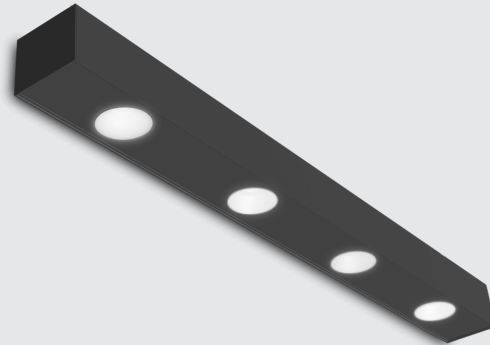

Fixture: _____ QTY: _____ Project : _____

Thinline Spot Multiple

Wall Mount Direct

Architectural luminaire. Contemporary and minimal design. Aluminum extruded body. Wall mounting. Cast end caps with light block. Multiple spot light positions. Spot light driver 0-10V dimming. Universal 120/277 voltage. 4.5" wide. 2' - 8' Lengths. Dry and damp rated.

cULus Listed

Designed and manufactured in North America
5 Year Warranty

Performance

4000K - 166 Lm/W | 3500K - 165 Lm/W | 3000K - 161 Lm/W

Ordering Options

Sample Configuration: DTL MLT WM - 10W - 5 - 80 - 4K - M - BLK - WM - DIMOFF - N - N - N

Model	Watts	Lengths - #Spots	CRI	Color Temp	Spot Reflector	Finish	Mounting	
DTL MLT WM	10W	2' - 2 Spots	80	27K 2700K	N Narrow - 20°	WH White	WM Wall Mount	
		3' - 3 Spots	90	3K 3000K	M Medium - 30°	BLK Black		
	15W	4' - 4 Spots		35K 3500K	W Wide - 50°	GRY Grey	<i>Optional</i> 12EX 12" Extended Arm	
		5' - 5 Spots		4K 4000K		CU Custom		
		6' - 6 Spots		5K 5000K				
		7' - 7 Spots						
		8' - 8 Spots						

- Consult factory for custom finishes

DTL MLT WM

Driver	Controls	Accessories	Wiring
DIMOFF 0-10V DIMOFF	N None	N None	N 5 Leads
<i>Optional</i>	<i>Optional</i>	<i>Optional</i>	<i>Optional</i>
TRI Triac Dimming	SNS Philips SNS 300 w/BLD & Daylight	10kV 10kV Surge Protection	5 WIRE 5 Wire
ELV Electronic Low Voltage	CLM Encelium CLM	+GTD Generator Transfer Device	
	LG LG Dongle		
	BT Bluetooth Mesh		
	EN Enlighted Integral