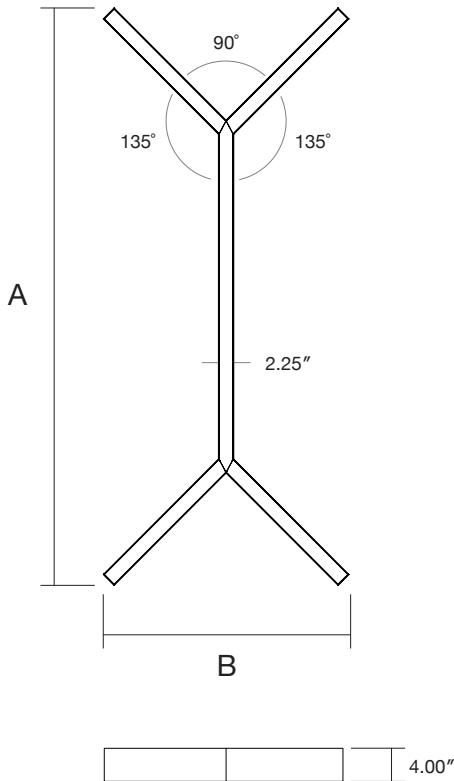

# Thinline Double Y 135

Suspended Direct | Direct/Indirect

Architectural luminaire. 135° Double Y Shaped luminaire. Pendant mounting. Direct and direct-indirect distribution options. Available in 2 sizes. 2.25" wide. Multiple finishes available.

## Ordering Options

Sample Configuration: DTL DY 135 - 4FT x 2FT - D 500 - I 500 - 90 - 4K - U - FR - FR - WH - AC - DIMOFF - N - 2 - N - 5 WIRE - CL - 6 - WH

Model	Size	Direct Lm/ft	Indirect Lm/ft	CRI	Color Temp	Voltage	Direct Lens
DTL DY 135	4FT x 2FT	D 250	I 250	80	27K 2700K	U 120/277V	FR Frosted Flat
	6FT x 3FT	D 500	I 500	90	3K 3000K	H 347V	FRREG Frosted Regressed
		D 750	I 750		35K 3500K		
		D 1000	I 1000		4K 4000K		
		D _____ (custom up to 1200)	I _____ (custom up to 1200)		5K 5000K		
-Custom Sizes Available - Please Consult Factory							
DTL DY 135	<input type="text"/>	<input type="text"/>	<input type="text"/>	<input type="text"/>	<input type="text"/>	<input type="text"/>	<input type="text"/>

Standard  
Frosted Flat

Frosted  
0.25" Regressed

**Lens Options - Indirect Distribution**

Standard  
Frosted

Batwing

**Dimensions**

Model	A	B
4FT x 2FT	84.5"	36.0"
6FT x 3FT	125.47"	52.97"

Mounting

Model	A	B	C	D
4FT x 2FT	80.3"	31.8"	22.5"	48.5"
6FT x 3FT	121.3"	48.8"	34.5"	72.5"

Finish Options

Standard Finishes

Grey  
RAL 7046  
Sandtex

White  
RAL 9003  
Sandtex

Black  
RAL 9004  
Sandtex

Custom Finishes