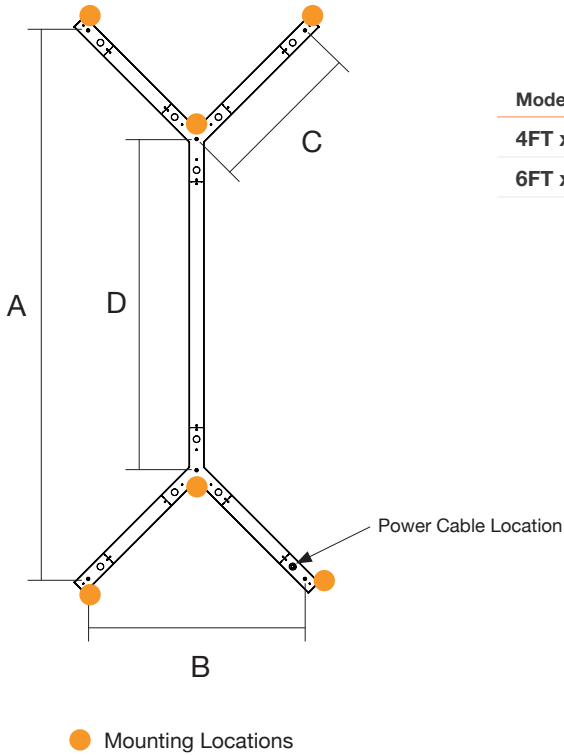

Standard  
Frosted Flat

Frosted  
0.25" Regressed

**Lens Options - Indirect Distribution**

Standard  
Frosted

Batwing

**Dimensions**

Model	A	B
4FT x 2FT	84.5"	36.0"
6FT x 3FT	125.47"	52.97"

Mounting