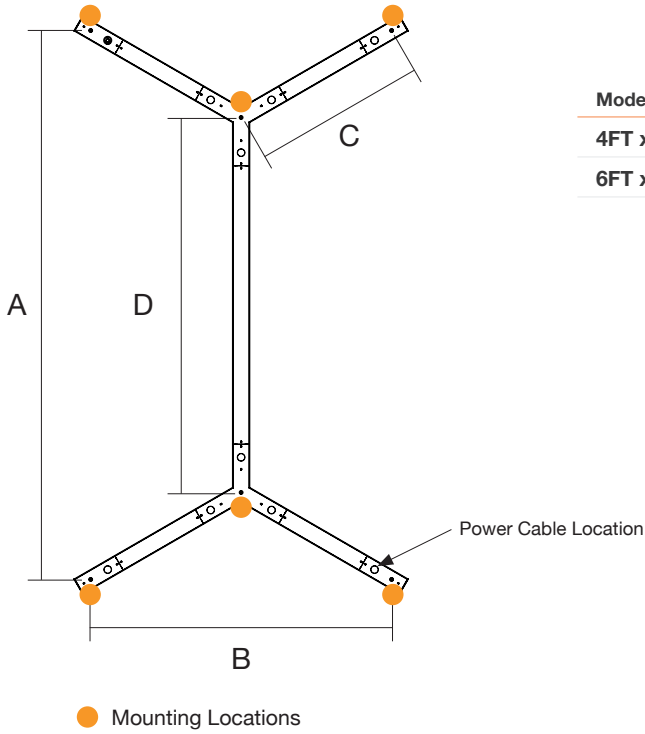

Standard  
Frosted Flat

Frosted  
0.25" Regressed

**Lens Options - Indirect Distribution**

Standard  
Frosted

Batwing

**Dimensions**

Model	A	B
4FT x 2FT	74.8"	43.3"
6FT x 3FT	110.77"	64.06"

Mounting