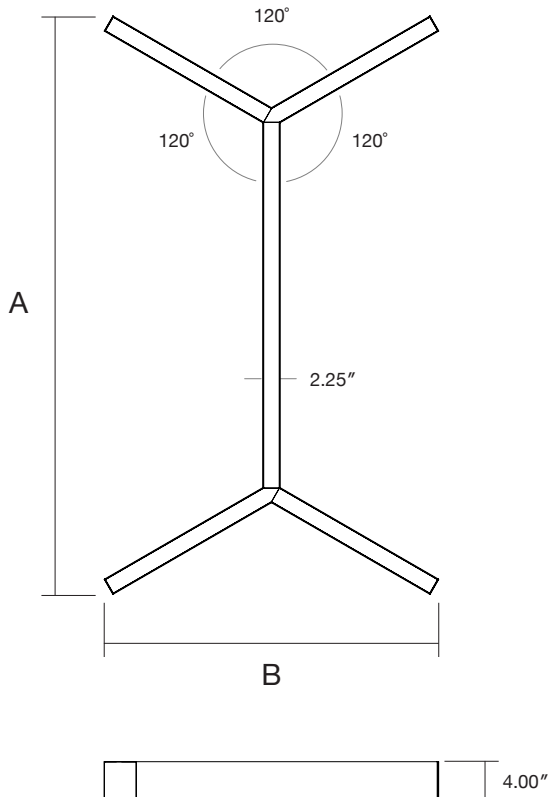

## Ordering Options

**Sample Configuration:** DTL DY 120 - 4FT x 2FT - D 500 - I 500 - 90 - 4K - U - FR - FR - WH - AC - DIMOFF - N - 2 - N - 5 WIRE - CL - 6 - WH

Model	Size	Direct Lm/ft	Indirect Lm/ft	CRI	Color Temp	Voltage	Direct Lens
DTL DY 120	4FT x 2FT	D 250	I 250	80	27K 2700K	U 120/277V	FR Frosted Flat
		D 500	I 500	90	3K 3000K	H 347V	FRREG Frosted Regressed
	6FT x 3FT	D 750	I 750		35K 3500K		
		D 1000	I 1000		4K 4000K		
		D _____ (custom up to 1200)	I _____ (custom up to 1200)		5K 5000K		
	-Custom Sizes Available - Please Consult Factory						
DTL DY 120							

Standard  
Frosted Flat

Frosted  
0.25" Regressed

**Lens Options - Indirect Distribution**

Standard  
Frosted

Batwing

**Dimensions**

Model	A	B
4FT x 2FT	74.8"	43.3"
6FT x 3FT	110.77"	64.06"

Mounting

Model	A	B	C	D
4FT x 2FT	71.0"	38.9"	22.5"	48.5"
6FT x 3FT	107.0"	59.8"	34.5"	72.5"

Finish Options

Standard Finishes

Grey  
RAL 7046  
Sandtex

White  
RAL 9003  
Sandtex

Black  
RAL 9004  
Sandtex

Custom Finishes