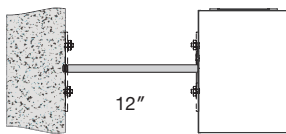

12" Extended Arm

Finish Options

Standard Finishes

Grey
RAL 7046
Sandtex

White
RAL 9003
Sandtex

Black
RAL 9004
Sandtex

Custom Finishes

Orange
RAL 2009
Sandtex

Green
RAL 6010
Sandtex

Blue
RAL 5012
Sandtex

Yellow
RAL 1037
Sandtex

Additional finishes - Please contact factory