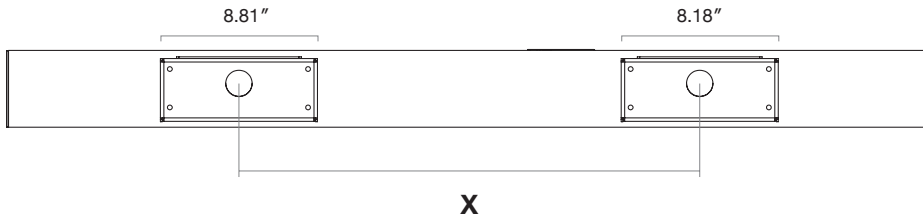

Mounting Locations

Model	Mounting Reference	Mounting Bracket (QTY)
DTL 2	Centerline	1
DTL 3		1
DTL 4	8" From Fixture Ends	2
DTL 5		2
DTL 6		2
DTL 7	Centerline & 8" From Fixture Ends	3
DTL 8		3

12" Extended Arm

Finish Options

Standard Finishes

Grey
RAL 7046
Sandtex

White
RAL 9003
Sandtex

Black
RAL 9004
Sandtex

Custom Finishes

Orange
RAL 2009
Sandtex

Green
RAL 6010
Sandtex

Blue
RAL 5012
Sandtex

Yellow
RAL 1037
Sandtex

Additional finishes - Please contact factory