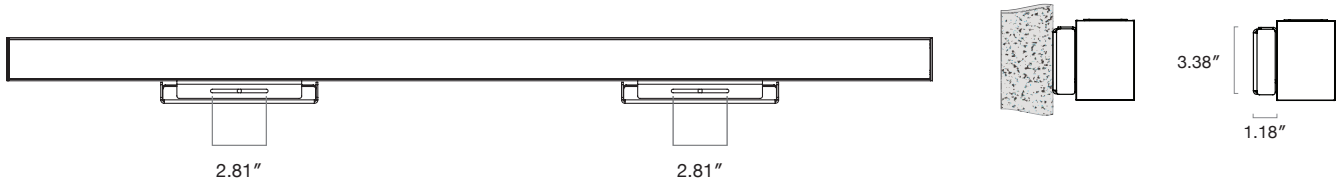

Mounting

Wall Mount Bracket

This is the central position of the wall mount bracket.
It can be adjusted Left/Right by 1.4". Secure light fixture using #8-32 screws (2x).