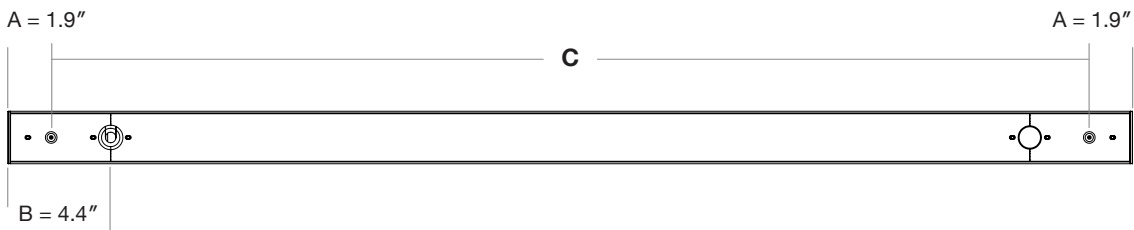

Mounting Locations

Model	Lengths - C
DTL 2	20.5"
DTL 3	32.5"
DTL 4	44.5"
DTL 5	56.5"
DTL 6	68.5"
DTL 7	80.5"
DTL 8	92.5"