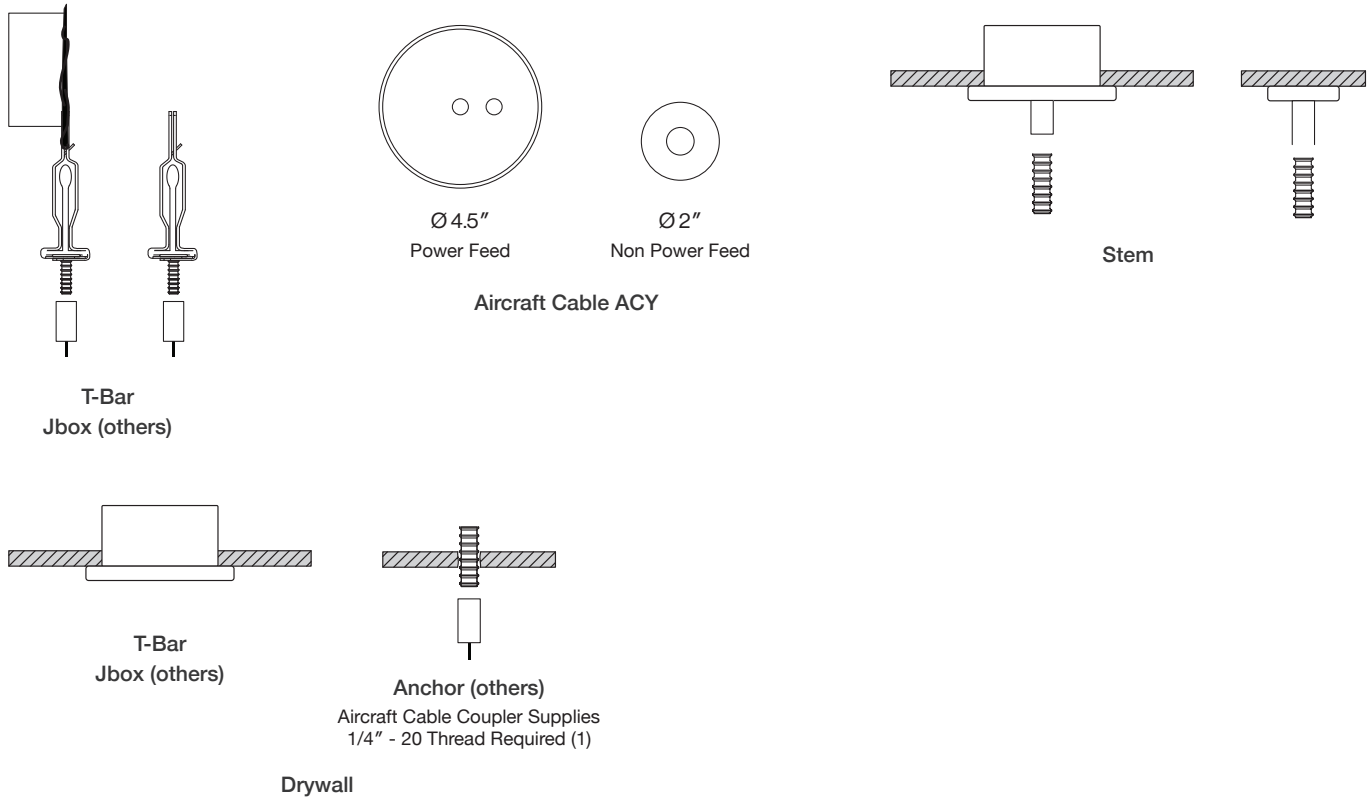

Mounting Options