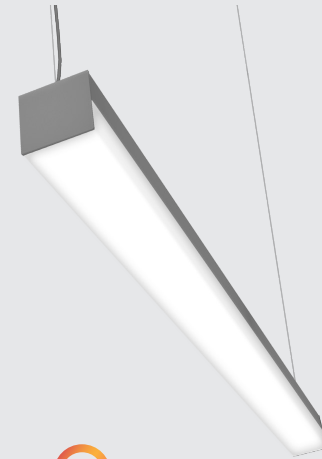

Fixture: _____ QTY: _____ Project : _____

Thinline Square

Suspended Direct

Architectural luminaire. Contemporary and minimal design. Square profile. Pendant mounting. Aluminum extruded body. Cast end caps with light block. Continuous runs available.

Model	Continuous Run	Direct Lm/ft	CRI	Color Temp	Voltage	Lens	Finish
DTL SQR	CR _____ Min 2Ft (1Ft increments, Unibody up to 8Ft)	D 250 D 500 D 750 D 1000 D _____	80 90	27K 2700K 3K 3000K 35K 3500K 4K 4000K 5K 5000K	U 120/277V H 347V	1.5 DRL 1.5" Drop Lens	WH White BLK Black GRY Grey CU Custom
	<i>Optional</i> - Available in 6in increments	(custom up to 1200)					- Consult factory for custom finishes
DTL SQR	<input type="text"/>	<input type="text"/>	<input type="text"/>	<input type="text"/>	<input type="text"/>	1.5 DRL	<input type="text"/>