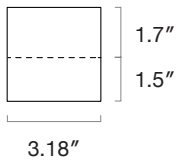

LED

L90>70,000

Samsung 301 3-Step MacAdam Binning

4000K 120 Lm/W

3500K 98%

3000K 96%

90 CRI 85%

Lens

Dimensions

Actual Length = Nominal +.2"

A - Adjustable Distance 3" Standard
(custom distances available)

Mounting

Solid Mounting

T-Bar 9/16" | 15/16"
Aircraft Cable (ACY)

Finish Options

Standard Finishes