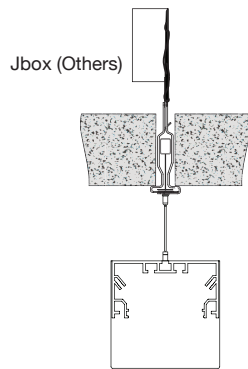

Dimensions

Actual Length = Nominal +.2"

A - Adjustable Distance 3" Standard
(custom distances available)

Mounting

Solid Mounting

T-Bar 9/16" | 15/16"
Aircraft Cable (ACY)

Finish Options

Standard Finishes