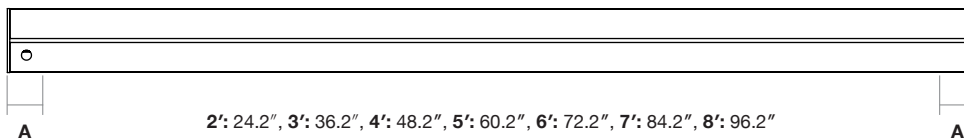

LED

L90>70,000

Samsung 301 3-Step MacAdam Binning

4000K 120 Lm/W

3500K 98%

3000K 96%

90 CRI 85%

Lens

Dimensions

Actual Length = Nominal +.2"

A - Adjustable Distance 3" Standard
(custom distances available)