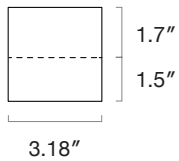

### LED

L90>70,000

Samsung 301 3-Step McAdam Binning

4000K 120 Lm/W

3500K 98%

3000K 96%

90 CRI 85%

### Dimensions

2': 24.2", 3': 36.2", 4': 48.2", 5': 60.2", 6': 72.2", 7': 84.2", 8': 96.2"

Actual Length = Nominal +.2"