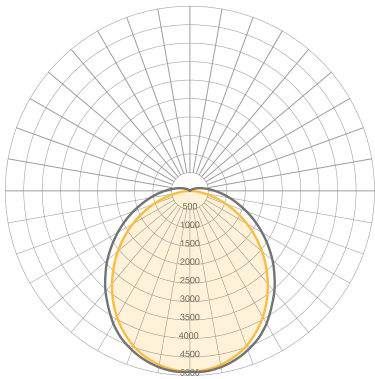

Output Performance at 4K

Model	Watts	Lm/W	Delivered Lumens
Zip 2 20	20.63	141.88	2,927
Zip 2 30	30.95	141.87	4,391

Model	Watts	Lm/W	Delivered Lumens
Zip 8 40	39.26	157.62	6,188
Zip 8 60	59.24	155.09	9,172
Zip 8 80	79.26	154.67	12,259
Zip 8 100	99.38	154.42	15,346
Zip 8 120	119.26	154.42	18,416

Model	Watts	Lm/W	Delivered Lumens
Zip 4 20	18.90	150.26	2,840
Zip 4 30	29.08	153.30	4,458
Zip 4 40	39.26	154.74	6,075
Zip 4 60	59.14	152.96	9,046
Zip 4 80	79.26	153.28	12,149
Zip 4 100	99.20	153.74	15,251

Note: Zip 8 100 - 120/277V Only

Note: Zip 4 100 - 120/277V Only

Dimensions

Photometrics

Zip 4 100 3K
Frosted Lens

ZONAL LUMEN SUMMARY

Zone	Lumens	% of Fixture
0° - 30°	3781	26%
0° - 60°	10647	73%
0° - 90°	14099	96%
90° - 120°	523	4%
90° - 150°	565	4%
90° - 180°	565	4%
0° - 180°	14665	100%
20° - 50°	6713	46%

ZONAL LUMEN SUMMARY

Zone	Lumens
0° - 10°	471
10° - 20°	1325
20° - 30°	1986
30° - 40°	2344
40° - 50°	2384
50° - 60°	2138
60° - 70°	1682
70° - 80°	1132
80° - 90°	638
90° - 100°	313
100° - 110°	147
110° - 120°	63
120° - 130°	26
130° - 140°	11
140° - 150°	4
150° - 160°	1
160° - 170°	0
170° - 180°	0