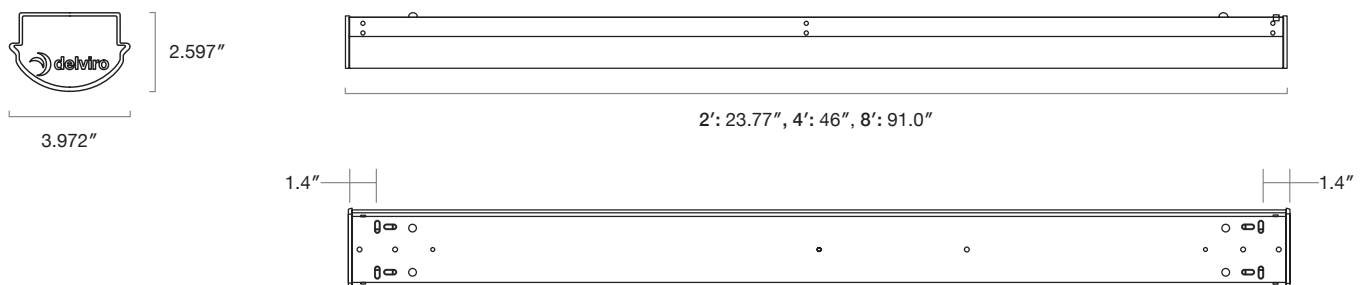

Features & Specifications

Efficacy:	Zip 2: Up to 142 Lm/W | Zip 4: Up to 155 Lm/W | Zip 8: Up to 158 Lm/W
CRI:	80 | 90
Color Temperature:	3000K, 3500K, 4000K, 5000K
Lumen Maintenance:	200,000+ Life Hours (L70)
Voltage:	120/277V | 347V
Operating Temperature:	-35°C to +45°C | -31°F to +113°F
Controls:	0-10V Dimming
Mounting:	V Hook, Surface Mount
Accessories:	Occupancy Sensor(on/off), Ultrasonic BLD Sensor, Integral Programmable Microwave Sensor, Emergency Battery, 10kV Surge Protection, Wire Guard, Reflector

Output Performance at 4K

Model	Watts	Lm/W	Delivered Lumens
Zip 2 20	20.63	141.88	2,927
Zip 2 30	30.95	141.87	4,391

Model	Watts	Lm/W	Delivered Lumens
Zip 8 40	39.26	157.62	6,188
Zip 8 60	59.24	155.09	9,172
Zip 8 80	79.26	154.67	12,259
Zip 8 100	99.38	154.42	15,346
Zip 8 120	119.26	154.42	18,416

Model	Watts	Lm/W	Delivered Lumens
Zip 4 20	18.90	150.26	2,840
Zip 4 30	29.08	153.30	4,458
Zip 4 40	39.26	154.74	6,075
Zip 4 60	59.14	152.96	9,046
Zip 4 80	79.26	153.28	12,149
Zip 4 100	99.20	153.74	15,251

Note: Zip 8 100 - 120/277V Only

Note: Zip 4 100 - 120/277V Only

Dimensions