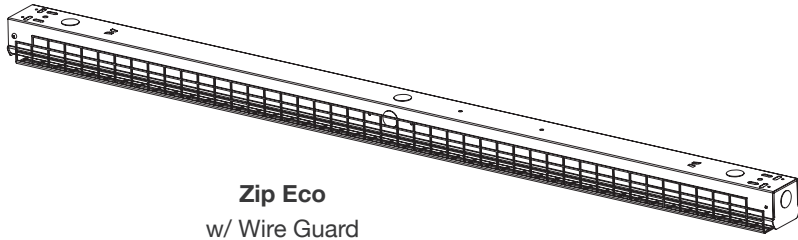

Output Performance at 4K

Model	Watts	Lm/W	Delivered Lumens
Zip 2 20	20.63	141.88	2,927
Zip 2 30	30.95	141.87	4,391
Zip 4 20	18.90	150.26	2,840
Zip 4 30	29.08	153.30	4,458
Zip 4 40	39.26	154.74	6,075
Zip 4 60	59.14	152.96	9,046

Model	Watts	Lm/W	Delivered Lumens
Zip 8 40	39.26	157.62	6,188
Zip 8 60	59.24	155.09	9,172
Zip 8 80	79.26	154.67	12,259
Zip 8 100	99.38	154.42	15,346
Zip 8 120	119.26	154.42	18,416

Dimensions

Wire Guard

Zip Eco
w/ Wire Guard