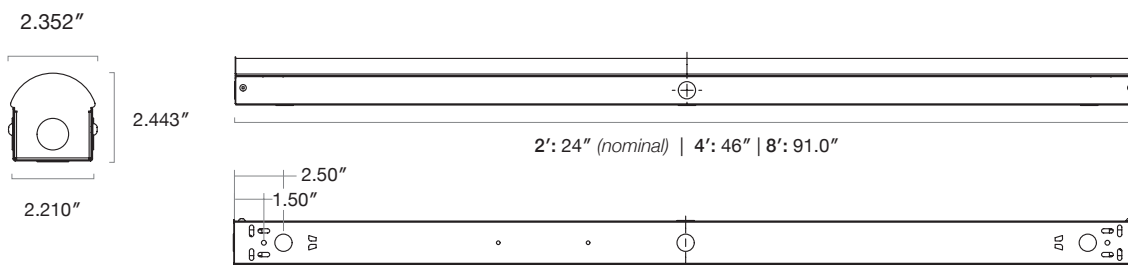

Features & Specifications

Efficacy:	Zip 2: 142 Lm/W | Zip 4: Up to 155 Lm/W | Zip 8: Up to 158 Lm/W
CRI:	80 | 90
Color Temperature:	3000K, 3500K, 4000K, 5000K
Lumen Maintenance:	200,000+ Life Hours (L70)
Voltage:	120/277V | 347V
Operating Temperature:	-35°C to +45°C | -31°F to +113°F
Controls:	0-10V Dimming
Mounting:	V Hook, Surface Mount
Accessories:	Occupancy Sensor (on/off), Emergency Battery, 10kV Surge Protection, Wire Guard, Reflector, Microwave Sensor (external)

Output Performance at 4K

Model	Watts	Lm/W	Delivered Lumens
Zip 2 20	20.63	141.88	2,927
Zip 2 30	30.95	141.87	4,391
Zip 4 20	18.90	150.26	2,840
Zip 4 30	29.08	153.30	4,458
Zip 4 40	39.26	154.74	6,075
Zip 4 60	59.14	152.96	9,046

Model	Watts	Lm/W	Delivered Lumens
Zip 8 40	39.26	157.62	6,188
Zip 8 60	59.24	155.09	9,172
Zip 8 80	79.26	154.67	12,259
Zip 8 100	99.38	154.42	15,346
Zip 8 120	119.26	154.42	18,416

Dimensions