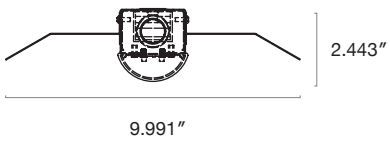

Reflector Option