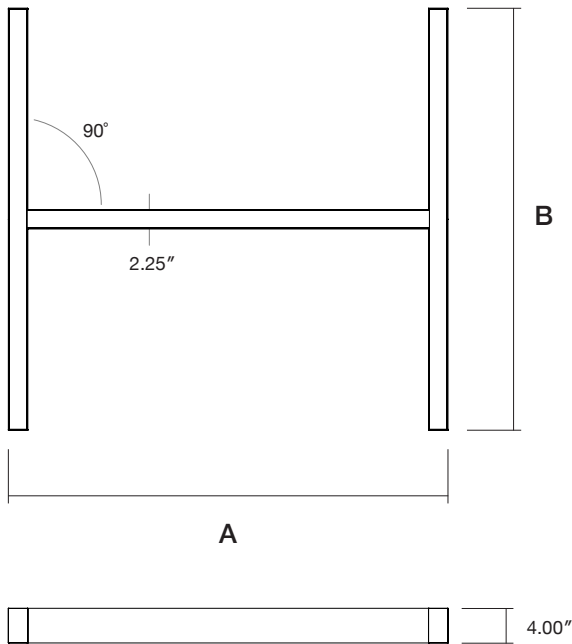

Fixture: _____ QTY: _____ Project : _____

Thinline Double T 90

Suspended Direct | Direct/Indirect

Architectural luminaire. Double T 90° luminaire. Pendant mounting.
Direct and direct-indirect distribution options. Available in 2 sizes.
2.25" wide. Multiple finishes available.

Standard
Frosted Flat

Frosted
0.25" Regressed

Lens Options - Indirect Distribution

Standard
Frosted

Batwing

Dimensions

Model	A	B
4FT x 2FT	50.8"	48.7"
6FT x 3FT	74.8"	72.7"

Mounting