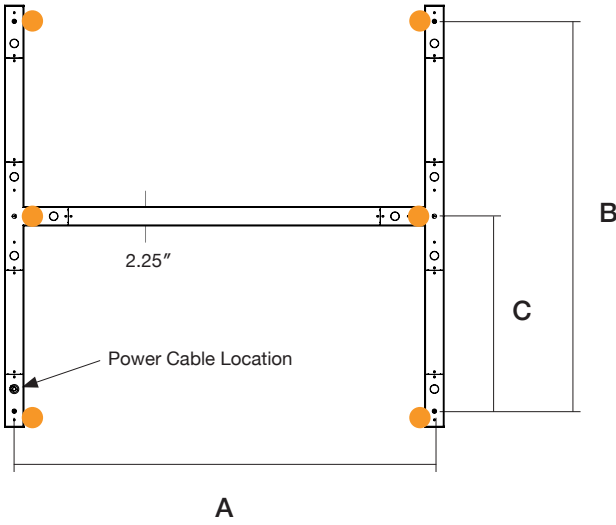

Standard
Frosted Flat

Frosted
0.25" Regressed

Lens Options - Indirect Distribution

Standard
Frosted

Batwing

Dimensions

Model	A	B
4FT x 2FT	50.8"	48.7"
6FT x 3FT	74.8"	72.7"

Mounting