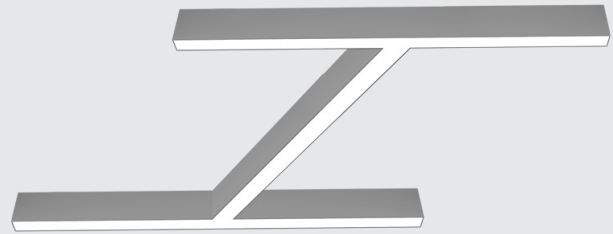

Fixture: _____ QTY: _____ Project : _____

Thinline Double T 60

Suspended Direct | Direct/Indirect

Architectural luminaire. Double T 60° luminaire. Pendant mounting. Direct and direct-indirect distribution options. Available in 2 sizes. 2.25" wide. Multiple finishes available.

cULus Listed

Designed and manufactured in North America
5 Year Warranty

Performance

4000K - 120 Lm/W | 3500K - 116 Lm/W | 3000K - 112 Lm/W

Ordering Options

Sample Configuration: DTL DT 60 - 4FT x 2FT - D 500 - I 500 - 90 - 4K - U - FR - FR - WH - AC - DIMOFF - N - 2 - N - 5 WIRE - CL - 6 - WH

Model	Size	Direct Lm/ft	Indirect Lm/ft	CRI	Color Temp	Voltage	Direct Lens
DTL DT 60	4FT x 2FT	D 250	I 250	80	27K 2700K	U 120/277V	FR Frosted Flat
	6FT x 3FT	D 500	I 500	90	3K 3000K	H 347V	FRREG Frosted Regressed
	-Custom Sizes Available - Please Consult Factory	D 750	I 750		35K 3500K		
		D 1000	I 1000		4K 4000K		
		D _____	I _____		5K 5000K		
		(custom up to 1200)	(custom up to 1200)				

DTL DT 60

Indirect Lens	Finish	Mounting	Driver	Controls
FR Frosted BATWING Batwing	WH White BLK Black GRY Grey CU Custom	AC Aircraft Cable 10' Standard	DIMOFF 0-10V DIMOFF Optional DALI LUTRON Lutron Ecosystem SR Philips SR ELDO .1% ELDO (347 only 1-10 5%)	N None Optional DMX SNS Philips SNS 300 w/BLD & Daylight CLM Encelium CLM LG LG Dongle BT Bluetooth Mesh EN Enlighted Integral
Indirect Lens: Minimum size 4FT x 2FT - Contact factory for custom finishes				

AC

Circuits	Accessories	Wiring	Wire Color	Wire Length	Canopy Color
1 1 Circuit 2 2 Circuits	N None Optional 10kV 10kV Surge Protection EM Emergency Battery +GTD Generator Transfer Device	5 WIRE 5 Wire (std) Optional N 5 Leads 6 WIRE 6 Wire - Cable (EM - emergency battery option)	CL Clear Optional B Black W White	Length(Ft) - 6Ft Standard	WH White BLK Black CU Custom - Consult factory for custom finishes