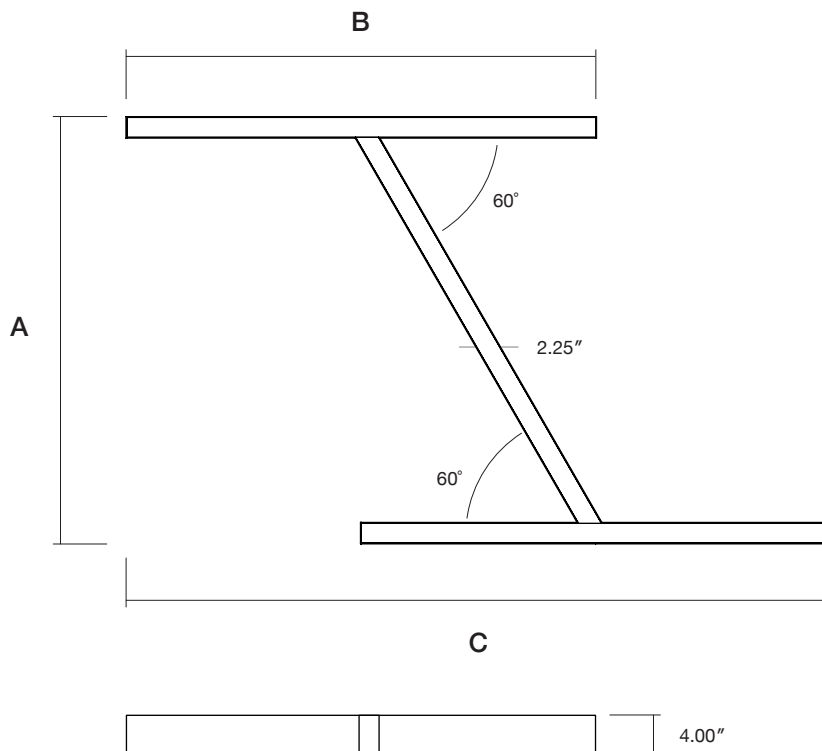

**Lens Options - Indirect Distribution**

Standard  
Frosted Flat

Frosted  
0.25" Regressed

Standard  
Frosted

Batwing

**Dimensions**

Model	A	B	C
4FT x 2FT	44.3"	48.7"	72.9"
6FT x 3FT	65.0"	72.7"	108.9"

Mounting