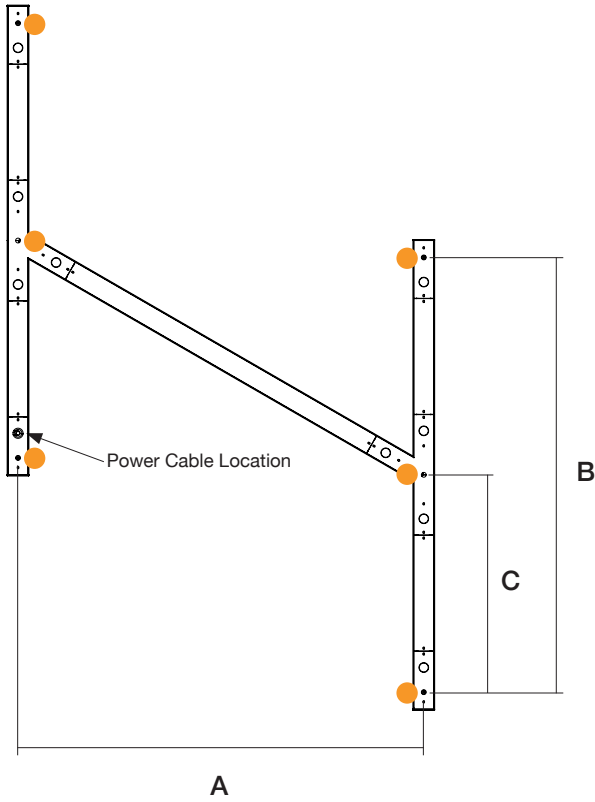

Lens Options - Indirect Distribution

Standard
Frosted Flat

Frosted
0.25" Regressed

Standard
Frosted

Batwing

Dimensions

Model	A	B	C
4FT x 2FT	44.3"	48.7"	72.9"
6FT x 3FT	65.0"	72.7"	108.9"

Mounting