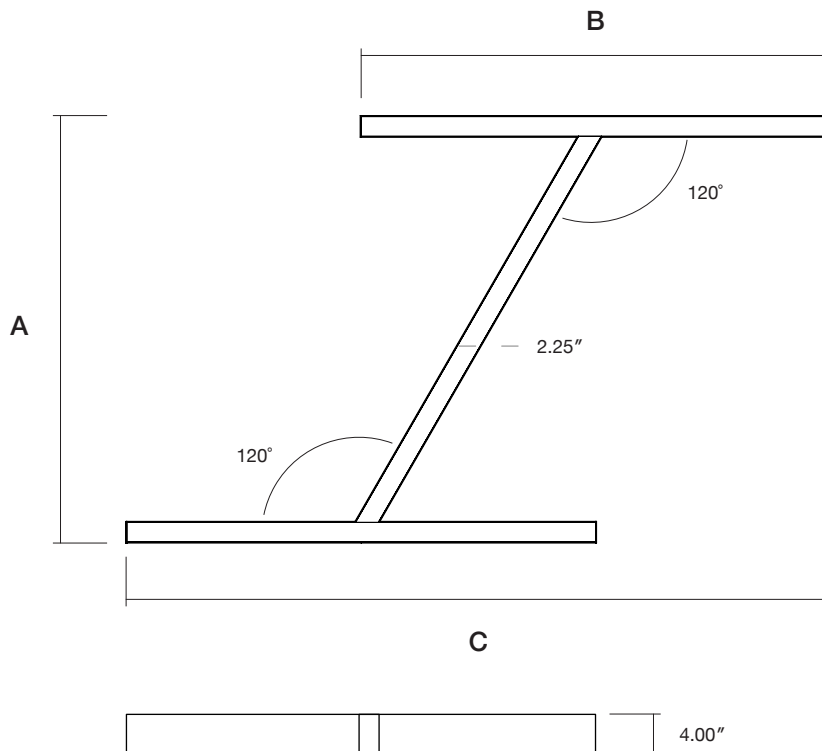

Lens Options - Indirect Distribution

Standard
Frosted Flat

Frosted
0.25" Regressed

Standard
Frosted

Batwing

Dimensions

Model	A	B	C
4FT x 2FT	44.3"	48.7"	72.9"
6FT x 3FT	65.0"	72.7"	108.9"

Mounting