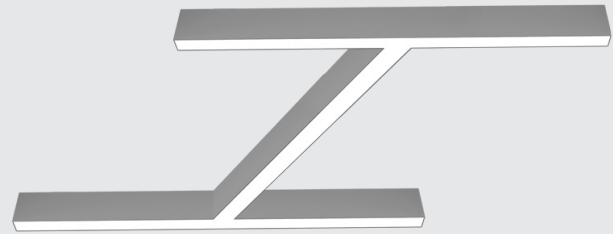

Fixture: _____ QTY: _____ Project : _____

Thinline Double T 120

Suspended Direct | Direct/Indirect

Architectural luminaire. Double T 120° luminaire. Pendant mounting. Direct and direct-indirect distribution options. Available in 2 sizes. 2.25" wide. Multiple finishes available.

cULus Listed

 Designed and manufactured in North America
 5 Year Warranty

Performance

4000K - 120 Lm/W | 3500K - 116 Lm/W | 3000K - 112 Lm/W

Ordering Options

Sample Configuration: DTL DT 120 - 4FT x 2FT - D 500 - I 500 - 90 - 4K - U - FR - FR - WH - AC - DIMOFF - N - 2 - N - 5 WIRE - CL - 6 - WH

Model	Size	Direct Lm/ft	Indirect Lm/ft	CRI	Color Temp	Voltage	Direct Lens
DTL DT 120	4FT x 2FT	D 250	I 250	80	27K 2700K	U 120/277V	FR Frosted Flat
	6FT x 3FT	D 500	I 500	90	3K 3000K	H 347V	FRREG Frosted Regressed
	-Custom Sizes Available - Please Consult Factory	D 750	I 750		35K 3500K		
		D 1000	I 1000		4K 4000K		
		D _____	I _____		5K 5000K		
		(custom up to 1200)	(custom up to 1200)				