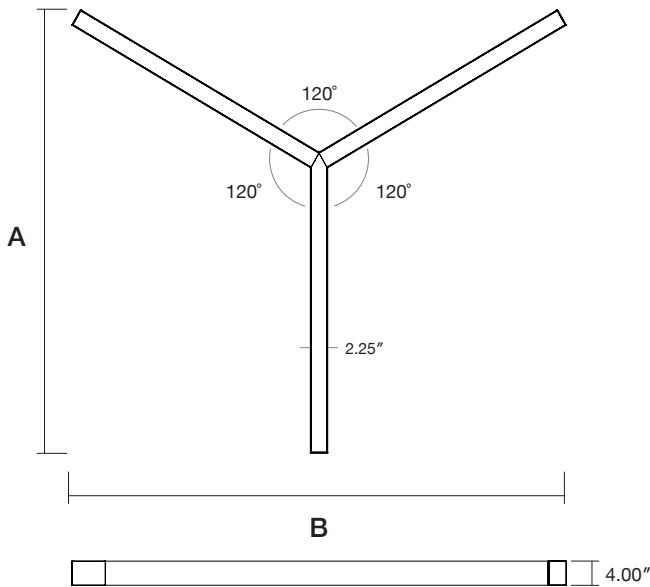

Lens Options - Indirect Distribution

Standard
Frosted Flat

Frosted
0.25" Regressed

Standard
Frosted

Batwing

Dimensions

Model	A	B
3 x 2FT	37.49"	43.28"
3 x 3FT	55.49"	64.06"
3 x 4FT	73.49"	84.85"

Mounting

Model	A	B
3 x 2FT	22.50"	38.97"
3 x 3FT	31.95"	59.76"
3 x 4FT	46.50"	80.54"

● Mounting Locations

Finish Options

Standard Finishes

Grey
RAL 7046
Sandtex

White
RAL 9003
Sandtex

Black
RAL 9004
Sandtex

Custom Finishes