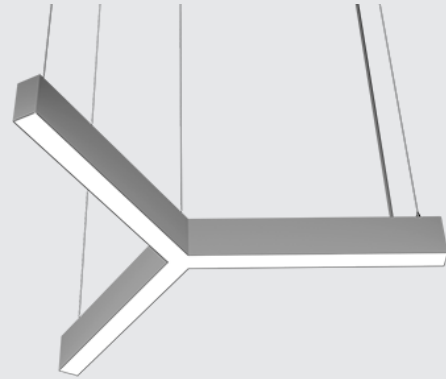

Fixture: _____ QTY: _____ Project : _____

Thinline Y 120

Suspended Direct | Direct/Indirect

Architectural luminaire. 120° Y Shaped fixture. Pendant mounting. Direct and direct-indirect distribution options. Available in 3 sizes. 2.25" wide. Multiple finishes.

cULus Listed

Designed and manufactured in North America
5 Year Warranty

Performance

4000K - 120 Lm/W | 3500K - 116 Lm/W | 3000K - 112 Lm/W

Ordering Options

Sample Configuration: DTL Y 120 - 4FT x 2FT - D 500 - I 500 - 90 - 4K - U - FR - FR - WH - AC - DIMOFF - N - 2 - N - 5 WIRE - CL - 6 - WH

Model	Size	Direct Lm/ft	Indirect Lm/ft	CRI	Color Temp	Voltage	Direct Lens
DTL Y 120	3 x 2FT	D 250	I 250	80	27K 2700K	U 120/277V	FR Frosted Flat
	3 x 3FT	D 500	I 500	90	3K 3000K	H 347V	FRREG Frosted Regressed
	3 x 4FT	D 750	I 750		35K 3500K		
		D 1000	I 1000		4K 4000K		
		D _____	I _____		5K 5000K		
	-Custom Sizes Available - Please Consult Factory	(custom up to 1200)	(custom up to 1200)				