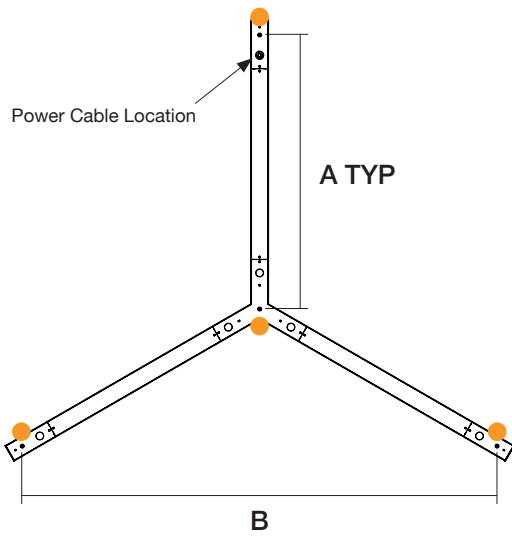

Lens Options - Indirect Distribution

Standard
Frosted Flat

Frosted
0.25" Regressed

Standard
Frosted

Batwing

Dimensions

Model	A	B
3 x 2FT	37.49"	43.28"
3 x 3FT	55.49"	64.06"
3 x 4FT	73.49"	84.85"

Mounting